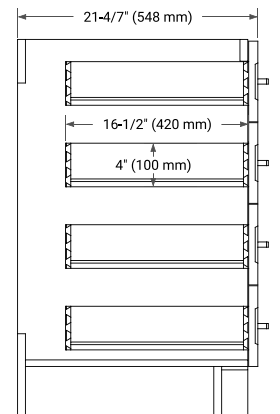

66" SINGLE SINK BASE CABINET

BASE CABINET DIMENSIONS

66" W x 21.6" D x 34.5" H

FEATURES

- Solid wood frame & plywood panels
- Dovetail drawers and joints
- Soft closing doors & drawers

HARDWARE FINISHES*

Brushed Nickel   Satin Brass   Matte Black   Polished Chrome

Hardware comes preinstalled with the illustrated option. Other finishes are available on our online store if you prefer a different one.

AVAILABLE COLORS

White   Grey   Midnight Blue

FRONT VIEW

SIDE VIEW

PLAN VIEW