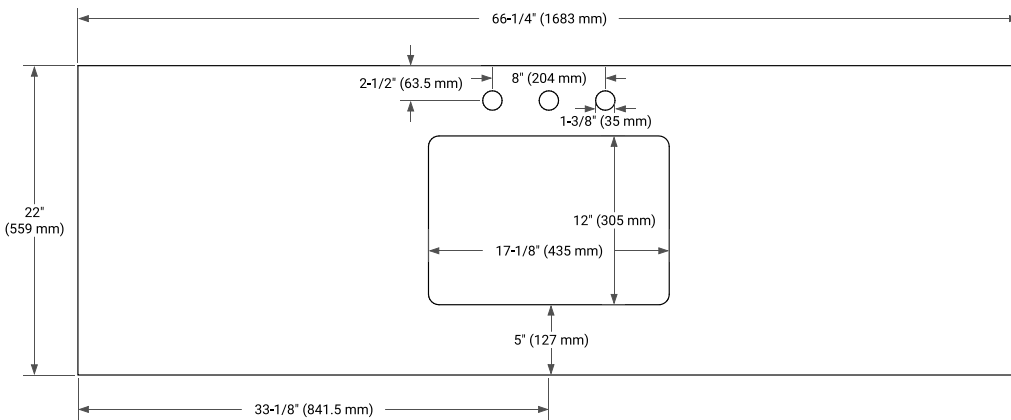

66" SINGLE RECTANGLE SINK COUNTERTOP WITH 1.5 IN. THICKNESS

OVERALL DIMENSIONS

66.25" W x 22" D x 1.5" H

COUNTERTOP OPTIONS

FEATURES

- Solid countertop with mitered edges & seams
- Undermount white rectangular sink
- Pre-drilled for 8" widespread faucet

INCLUDED

- Countertop
- Matching Backsplash
- Rectangle Sink

COUNTERTOP PLAN VIEW