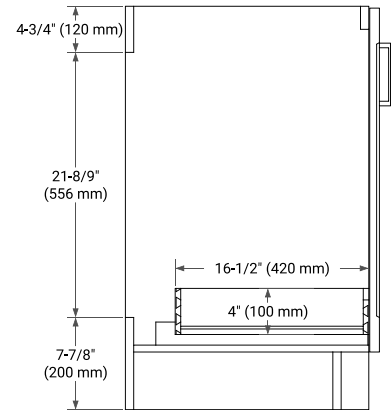

## BASE CABINET DIMENSIONS

66" W x 21.6" D x 34.5" H

## FRONT VIEW

## SIDE VIEW

## OVERALL DIMENSIONS

66.25" W x 22" D x 1.5" H