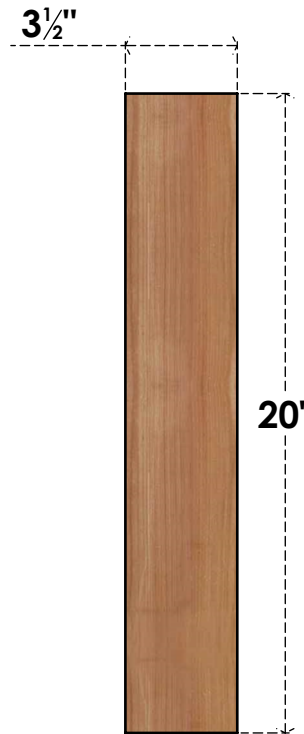

BRC04X16X20TRA00SWR

3 1/2"W X 16"D X 20"H TRADITIONAL SMOOTH BRACE, WESTERN RED CEDAR

SIDE

FRONT

EKENA MILLWORK
 2300 WEST MAIN ST.
 CLARKSVILLE, TX 75426
 TOLL FREE: 866-607-0453
 WWW.EKENAMILLWORK.COM

NOTES