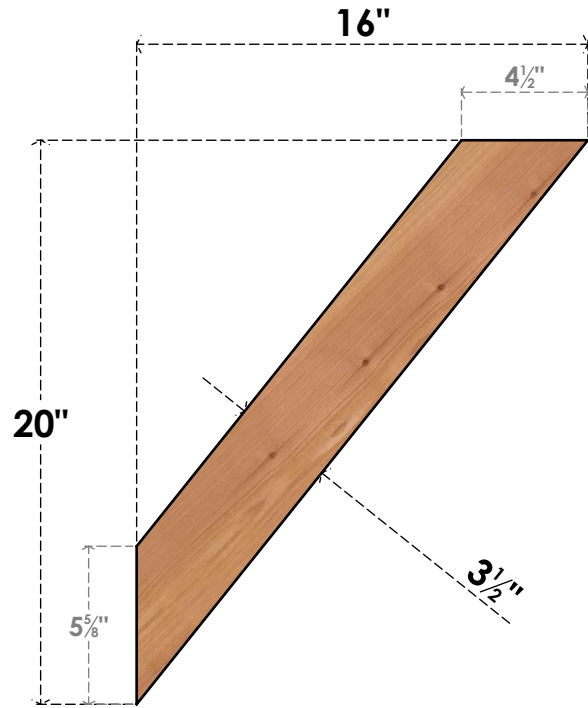

BRC04X16X20TRA00SWR

3 1/2"W X 16"D X 20"H TRADITIONAL SMOOTH BRACE, WESTERN RED CEDAR

SIDE

FRONT

EKENA MILLWORK
 2300 WEST MAIN ST.
 CLARKSVILLE, TX 75426
 TOLL FREE: 866-607-0453
 WWW.EKENAMILLWORK.COM

NOTES