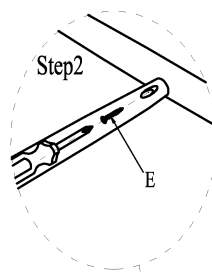

ASSEMBLY INSTRUCTION

76-064 BAYLIS ARM CHAIRS

IMPORTANT NOTES :

- . Place all wooden parts on a clean and smooth surface such as a rug or carpet to prevent the parts from being scratched.
- . Check to be sure that you have all parts and hardware.
- . Remove all wrapping materials, including staples and packing straps before you start to assemble.
- . Do not tighten all screws and bolts until completely assembled.
- . Keep all hardware out of the reach of children.

NO.	PART DESCRIPTION	QTY
A	Flat washer 5/16**19	4pcs
B	Lock washer 5/16"	4pcs
C	Bolt 5/16**35mm	4pcs
D	Allen Key	1pcs
E	SCREW (8*32mm)	2pcs
F	DOWEL (10*30mm)	2pcs