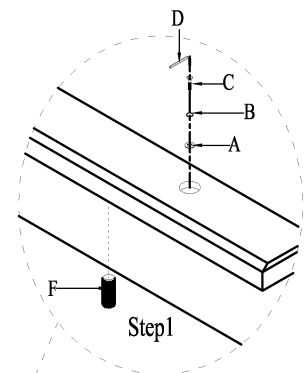

ASSEMBLY INSTRUCTION

76-064 BAYLIS ARM CHAIRS

IMPORTANT NOTES :

- . Place all wooden parts on a clean and smooth surface such as a rug or carpet to prevent the parts from being scratched.
- . Check to be sure that you have all parts and hardware.
- . Remove all wrapping materials, including staples and packing straps before you start to assemble.
- . Do not tighten all screws and bolts until completely assembled.
- . Keep all hardware out of the reach of children.

NO.	PART DESCRIPTION	QTY
A	Flat washer 5/16**19	4pcs
B	Lock washer 5/16"	4pcs
C	Bolt 5/16**35mm	4pcs
D	Allen Key	1pcs
E	SCREW (8*32mm)	2pcs
F	DOWEL (10*30mm)	2pcs