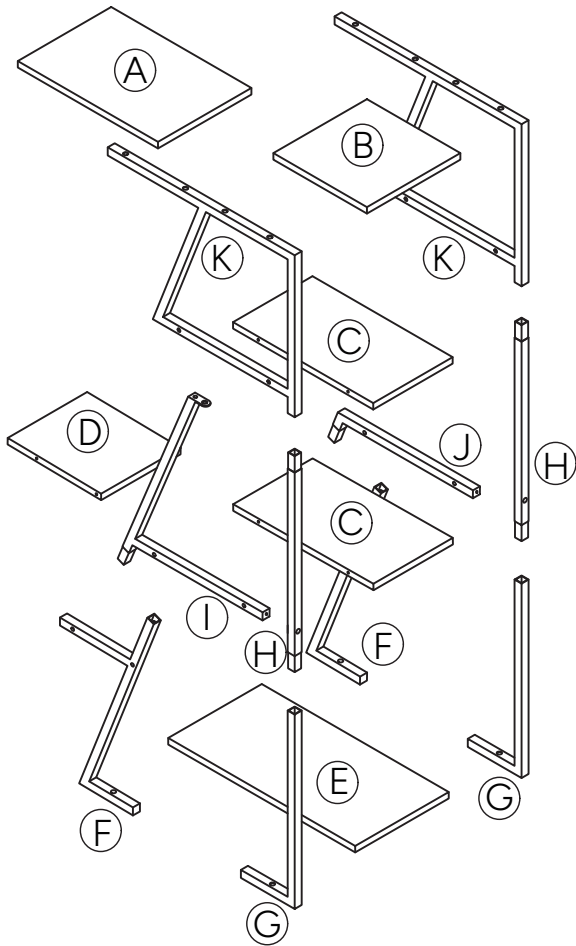

Scan with Youtube
to watch the assemble video

Scan with Tiktok
to watch the assemble video

Plant Stand Indoor with Grow Lights

Assemble Instructions

Scan with Tiktok
to watch the assemble video

Scan with Youtube
to watch the assemble video

Accessory List

	1# 2PCS		Foot pad*4
	2# 14PCS		Large wrench*1
	3# 7PCS		Small wrench*1
	4# 14PCS		X2 X2 X2

STEP 8

	4#	4PCS
	Cable zip ties*3	
	3M*2	
	Plant growth lamp	

STEP 7

-7-

<p>(A) x1pc</p> 	<p>(B) x1pc</p> 		
<p>(C) x2pcs</p> 	<p>(D) x1pc</p> 		
<p>(E) x1pc</p> 	<p>(F) x2pcs</p> 	<p>(G) x2pcs</p> 	
<p>(H) x2pcs</p> 	<p>(I) x1pc</p> 	<p>(J) x1pc</p> 	<p>(K) x2pcs</p> 

STEP 6

STEP 1

STEP 5

-5-

STEP 2

-2-

STEP 3

-3-