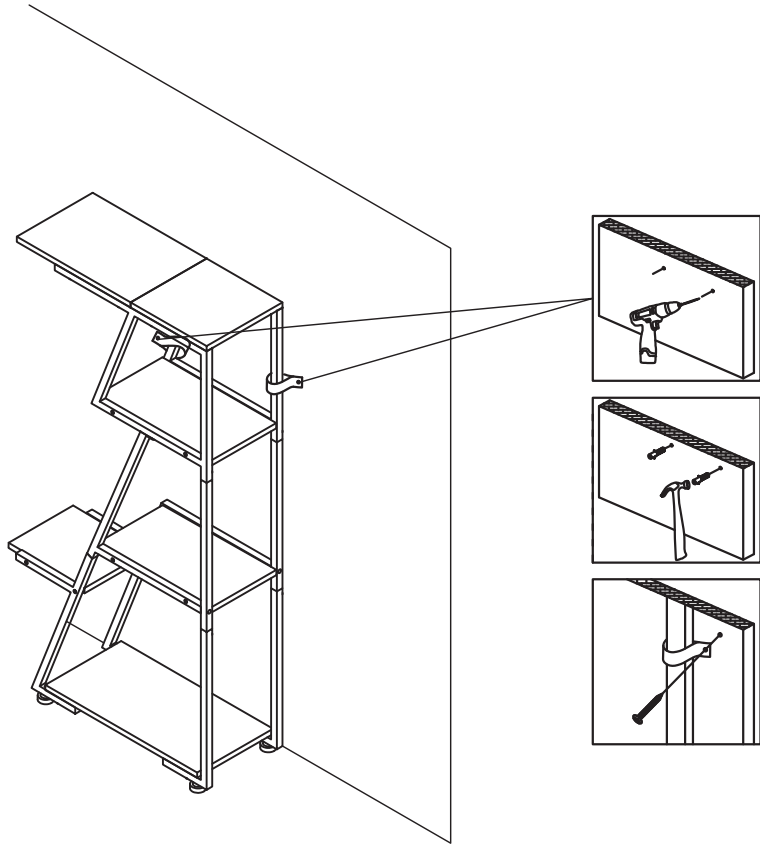

Scan with Youtube
to watch the assemble video

Scan with Tiktok
to watch the assemble video

Plant Stand Indoor with Grow Lights

Assemble Instructions

Scan with Tiktok
to watch the assemble video

Scan with Youtube
to watch the assemble video

Accessory List

	1# 2PCS		Foot pad*4
	2# 14PCS		Large wrench*1
	3# 7PCS		Small wrench*1
	4# 14PCS		X2 X2 X2

STEP 8

	4#	4PCS
	Cable zip ties*3	
	3M*2	
	Plant growth lamp	

STEP 7

-7-

<p>(A) x1pc</p> 	<p>(B) x1pc</p> 		
<p>(C) x2pcs</p> 	<p>(D) x1pc</p> 		
<p>(E) x1pc</p> 	<p>(F) x2pcs</p> 	<p>(G) x2pcs</p> 	
<p>(H) x2pcs</p> 	<p>(I) x1pc</p> 	<p>(J) x1pc</p> 	<p>(K) x2pcs</p> 