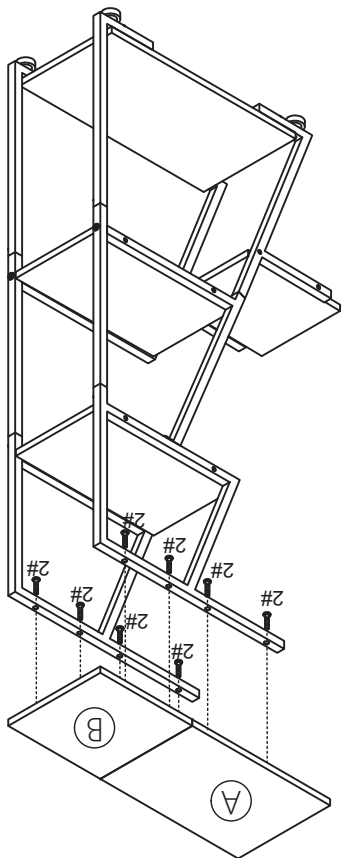

Scan with Youtube
to watch the assemble video

Scan with Tiktok
to watch the assemble video

Plant Stand Indoor with Grow Lights

Assemble Instructions

Scan with Tiktok
to watch the assemble video

Scan with Youtube
to watch the assemble video

Accessory List

	1# 2PCS		Foot pad*4
	2# 14PCS		Large wrench*1
	3# 7PCS		Small wrench*1
	4# 14PCS		X2 X2 X2

STEP 8

	4#	4PCS
	Cable zip ties*3	
	3M*2	
	Plant growth lamp	

STEP 7

-7-

<p>(A) x1pc</p> 	<p>(B) x1pc</p> 		
<p>(C) x2pcs</p> 	<p>(D) x1pc</p> 		
<p>(E) x1pc</p> 	<p>(F) x2pcs</p> 	<p>(G) x2pcs</p> 	
<p>(H) x2pcs</p> 	<p>(I) x1pc</p> 	<p>(J) x1pc</p> 	<p>(K) x2pcs</p> 

STEP 6

STEP 1

STEP 5

-5-

STEP 2

-2-

STEP 3

-3-