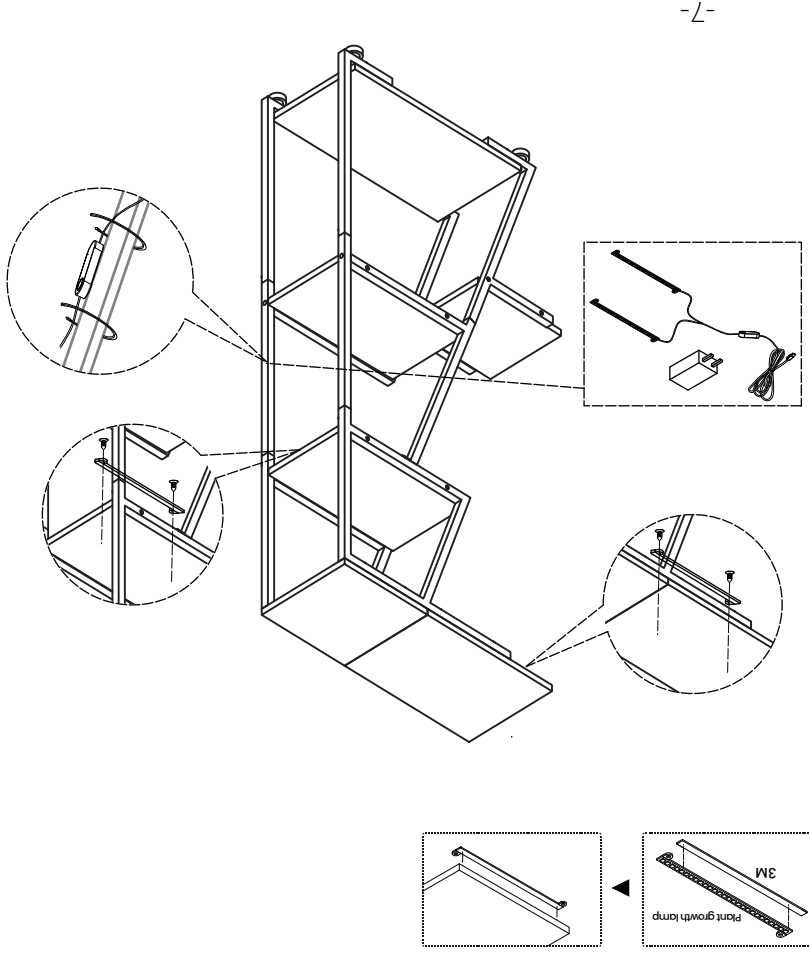

Scan with Youtube
to watch the assemble video

Scan with Tiktok
to watch the assemble video

Plant Stand Indoor with Grow Lights

Assemble Instructions

Scan with Tiktok
to watch the assemble video

Scan with Youtube
to watch the assemble video

Accessory List

	1# 2PCS		Foot pad*4
	2# 14PCS		Large wrench*1
	3# 7PCS		Small wrench*1
	4# 14PCS		X2 X2 X2

STEP 8

	4#	4PCS
	Cable zip ties*3	
	3M*2	
	Plant growth lamp	

STEP 7

-7-

<p>(A) x1pc</p> 	<p>(B) x1pc</p> 		
<p>(C) x2pcs</p> 	<p>(D) x1pc</p> 		
<p>(E) x1pc</p> 	<p>(F) x2pcs</p> 	<p>(G) x2pcs</p> 	
<p>(H) x2pcs</p> 	<p>(I) x1pc</p> 	<p>(J) x1pc</p> 	<p>(K) x2pcs</p> 