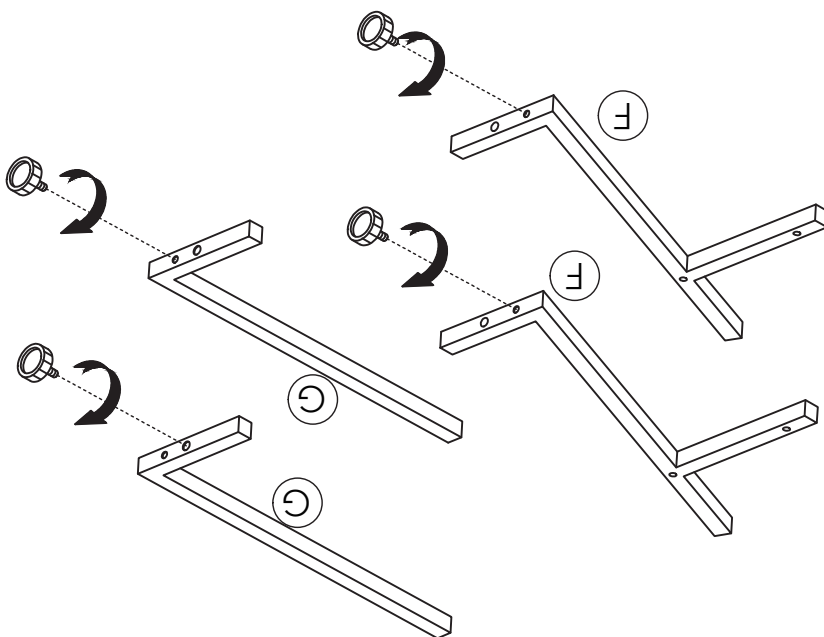

Scan with Youtube
to watch the assemble video

Scan with Tiktok
to watch the assemble video

Plant Stand Indoor with Grow Lights

Assemble Instructions

Scan with Tiktok
to watch the assemble video

Scan with Youtube
to watch the assemble video

Accessory List

	1# 2PCS		Foot pad*4
	2# 14PCS		Large wrench*1
	3# 7PCS		Small wrench*1
	4# 14PCS		X2 X2 X2

STEP 8

	4#	4PCS
	Cable zip ties*3	
	3M*2	
	Plant growth lamp	

STEP 7

-7-

<p>(A) x1pc</p> 	<p>(B) x1pc</p> 		
<p>(C) x2pcs</p> 	<p>(D) x1pc</p> 		
<p>(E) x1pc</p> 	<p>(F) x2pcs</p> 	<p>(G) x2pcs</p> 	
<p>(H) x2pcs</p> 	<p>(I) x1pc</p> 	<p>(J) x1pc</p> 	<p>(K) x2pcs</p> 

STEP 6

STEP 1

STEP 5

-5-

STEP 2

-2-

STEP 3

-3-