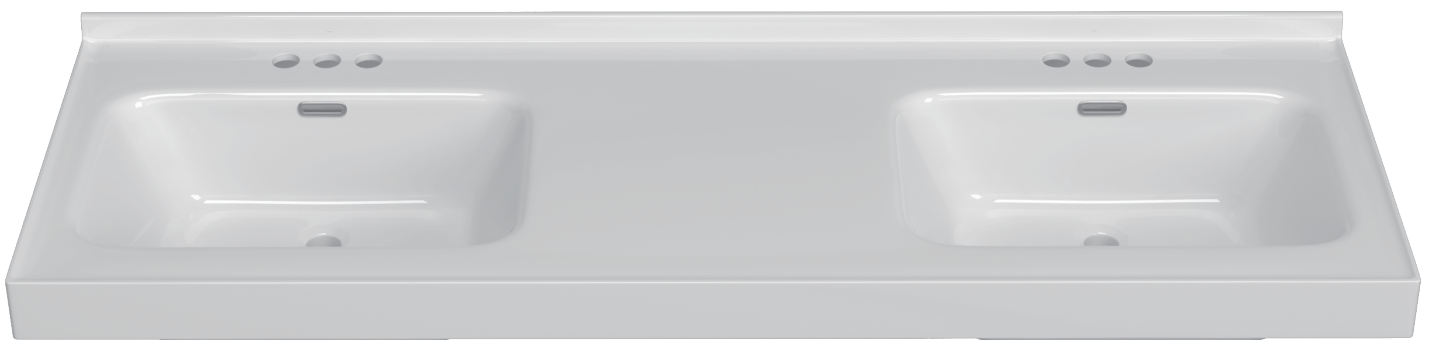

ZEAFIVE[®]

DIMENSION DETAILS

BATHROOM VANITY

✉ Email: service@bestgosupplychaininc.com

MODEL.
EB61D

PRODUCT
INSTRUCTION
VIDEO

COUNTERTOP SIZE

TOP VIEW

BOTTOM VIEW

Front View

Side View

NAME: Integrated Top with Sink

MATERIAL: Solid Surface

COLOR: Glossy White

STYLE: Seamless/ Minimalism

Overall Countertop Dimension: 61" x 22" x 4^{3/16}"

Internal Sink Dimension: 19^{11/16}" x 13" x 6^{5/16}"

Installation Method: Semi-Recessed