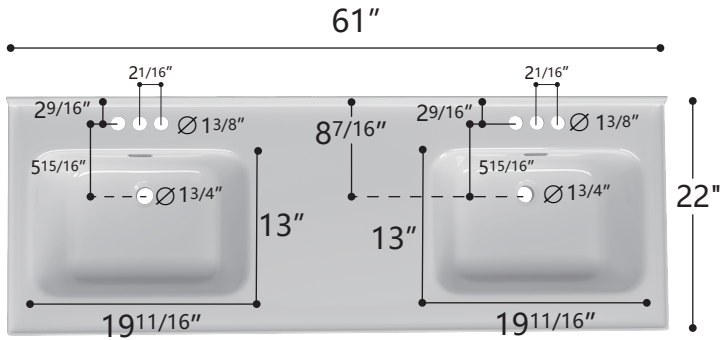

ZEAFIVE[®]

DIMENSION DETAILS

BATHROOM VANITY

✉ Email: service@bestgosupplychaininc.com

MODEL.
EB61D

PRODUCT
INSTRUCTION
VIDEO

COUNTERTOP SIZE

TOP VIEW

BOTTOM VIEW

Front View

Side View

NAME: Integrated Top with Sink

MATERIAL: Solid Surface

COLOR: Glossy White

STYLE: Seamless/ Minimalism

Overall Countertop Dimension: 61" x 22" x 4^{3/16}"

Internal Sink Dimension: 19^{11/16}" x 13" x 6^{5/16}"

Installation Method: Semi-Recessed