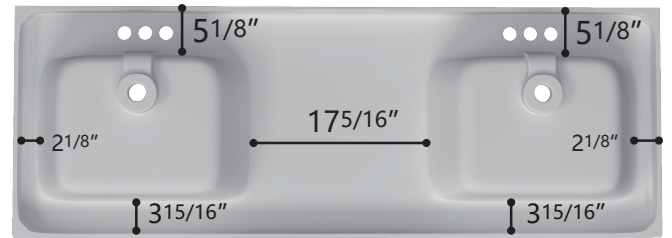

ZEAFIVE[®]

DIMENSION DETAILS

BATHROOM VANITY

✉ Email: service@bestgosupplychaininc.com

MODEL.
EB61D

PRODUCT
INSTRUCTION
VIDEO

COUNTERTOP SIZE

TOP VIEW

BOTTOM VIEW

Front View

Side View

NAME: Integrated Top with Sink

MATERIAL: Solid Surface

COLOR: Glossy White

STYLE: Seamless/ Minimalism

Overall Countertop Dimension: 61" x 22" x 4^{3/16}"

Internal Sink Dimension: 19^{11/16}" x 13" x 6^{5/16}"

Installation Method: Semi-Recessed