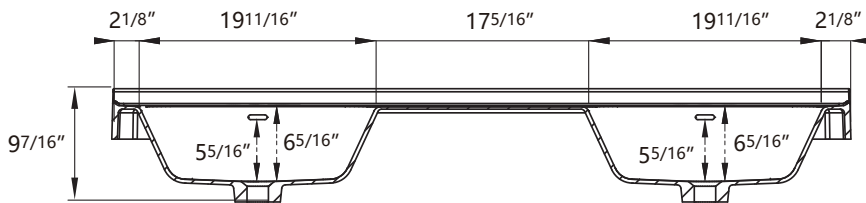

ZEAFIVE[®]

DIMENSION DETAILS

BATHROOM VANITY

✉ Email: service@bestgosupplychaininc.com

MODEL.
EB61D

PRODUCT
INSTRUCTION
VIDEO

COUNTERTOP SIZE

TOP VIEW

BOTTOM VIEW

Front View

Side View

NAME: Integrated Top with Sink

MATERIAL: Solid Surface

COLOR: Glossy White

STYLE: Seamless/ Minimalism

Overall Countertop Dimension: 61" x 22" x 4^{3/16}"

Internal Sink Dimension: 19^{11/16}" x 13" x 6^{5/16}"

Installation Method: Semi-Recessed