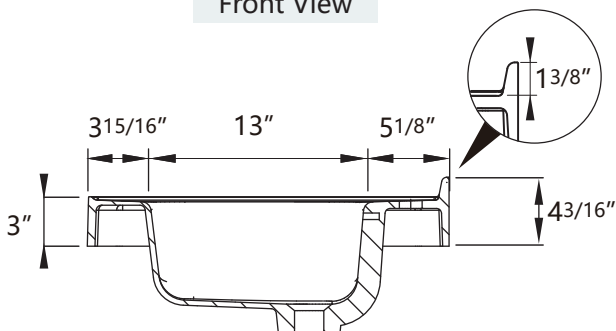

ZEAFIVE[®]

DIMENSION DETAILS

BATHROOM VANITY

✉ Email: service@bestgosupplychaininc.com

MODEL.
EB61D

PRODUCT
INSTRUCTION
VIDEO

COUNTERTOP SIZE

TOP VIEW

BOTTOM VIEW

Front View

Side View

NAME: Integrated Top with Sink

MATERIAL: Solid Surface

COLOR: Glossy White

STYLE: Seamless/ Minimalism

Overall Countertop Dimension: 61" x 22" x 4^{3/16}"

Internal Sink Dimension: 19^{11/16}" x 13" x 6^{5/16}"

Installation Method: Semi-Recessed