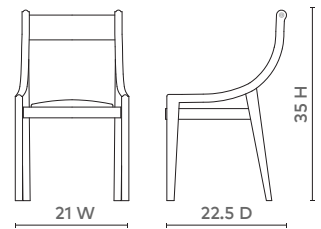

ALEXA CHAIR - NATURAL

ALE-550-98

- 21w x 22.5d x 35h
- Linen Drop-In Cushion in Natural (Photo is for reference only, actual color can vary widely from lot to lot)
- Depending on Repeat 1/2 to 1 Yard of Fabric to Upholster