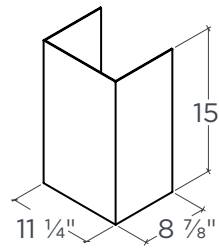

30"

TECHNICAL DRAWING

TOP

FRONT

UPPER CHIMNEY COVER

LOWER CHIMNEY COVER

SIDE

CEILING HEIGHT GUIDE

NOTE: All dimensions in Inches unless otherwise specified. Dimensions in this technical drawing may vary by $\pm 1/16"$ (2mm). For detailed installation steps, refer to the user manual. Complete installation instructions and specifications can be found at hauslane.com.

*This height range represents the standard maximum and minimum heights. Additional extension requires a separate purchase.

36"

TECHNICAL DRAWING

TOP

FRONT

UPPER CHIMNEY COVER

LOWER CHIMNEY COVER

SIDE

CEILING HEIGHT GUIDE

NOTE: All dimensions in Inches unless otherwise specified. Dimensions in this technical drawing may vary by $\pm 1/16"$ (2mm). For detailed installation steps, refer to the user manual. Complete installation instructions and specifications can be found at hauslane.com.