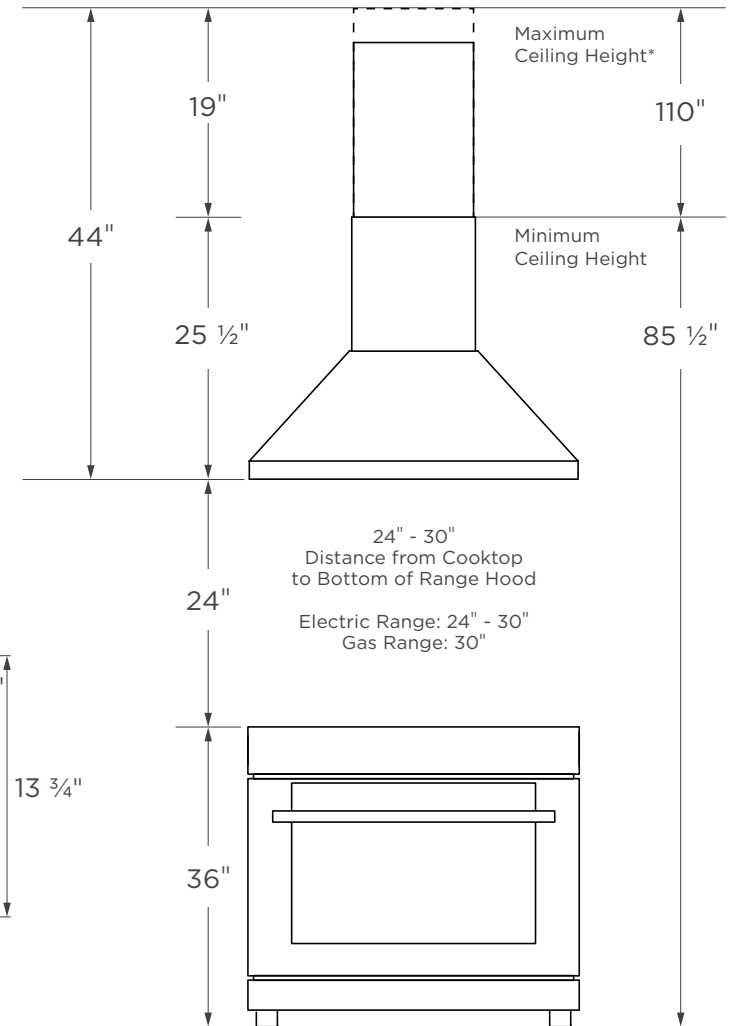

NOTE: All dimensions in Inches unless otherwise specified. Dimensions in this technical drawing may vary by $\pm 1/16"$ (2mm). For detailed installation steps, refer to the user manual. Complete installation instructions and specifications can be found at hauslane.com.

*This height range represents the standard maximum and minimum heights. Additional extension requires a separate purchase.

36"

TECHNICAL DRAWING

TOP

FRONT

UPPER CHIMNEY COVER

LOWER CHIMNEY COVER

SIDE

CEILING HEIGHT GUIDE

NOTE: All dimensions in Inches unless otherwise specified. Dimensions in this technical drawing may vary by $\pm 1/16"$ (2mm). For detailed installation steps, refer to the user manual. Complete installation instructions and specifications can be found at hauslane.com.

*This height range represents the standard maximum and minimum heights. Additional extension requires a separate purchase.