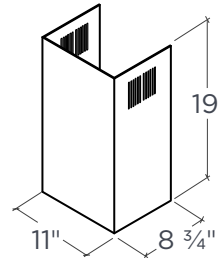

30"

TECHNICAL DRAWING

TOP

FRONT

UPPER CHIMNEY COVER

LOWER CHIMNEY COVER

SIDE

CEILING HEIGHT GUIDE

NOTE: All dimensions in Inches unless otherwise specified. Dimensions in this technical drawing may vary by $\pm 1/16"$ (2mm). For detailed installation steps, refer to the user manual. Complete installation instructions and specifications can be found at hauslane.com.

*This height range represents the standard maximum and minimum heights. Additional extension requires a separate purchase.

36"

TECHNICAL DRAWING

TOP

FRONT

UPPER CHIMNEY COVER

LOWER CHIMNEY COVER

SIDE

CEILING HEIGHT GUIDE

NOTE: All dimensions in Inches unless otherwise specified. Dimensions in this technical drawing may vary by $\pm 1/16"$ (2mm). For detailed installation steps, refer to the user manual. Complete installation instructions and specifications can be found at hauslane.com.