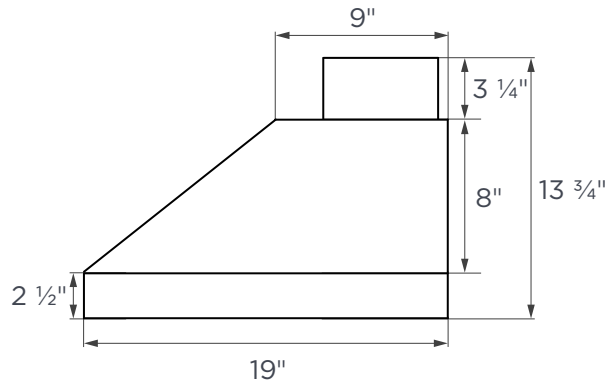

30"

TECHNICAL DRAWING

TOP

FRONT

UPPER CHIMNEY COVER

LOWER CHIMNEY COVER

SIDE

CEILING HEIGHT GUIDE

NOTE: All dimensions in Inches unless otherwise specified. Dimensions in this technical drawing may vary by $\pm 1/16"$ (2mm). For detailed installation steps, refer to the user manual. Complete installation instructions and specifications can be found at hauslane.com.

*This height range represents the standard maximum and minimum heights. Additional extension requires a separate purchase.

36"

TECHNICAL DRAWING

TOP

FRONT

UPPER CHIMNEY COVER

LOWER CHIMNEY COVER

SIDE

CEILING HEIGHT GUIDE

NOTE: All dimensions in Inches unless otherwise specified. Dimensions in this technical drawing may vary by $\pm 1/16"$ (2mm). For detailed installation steps, refer to the user manual. Complete installation instructions and specifications can be found at hauslane.com.