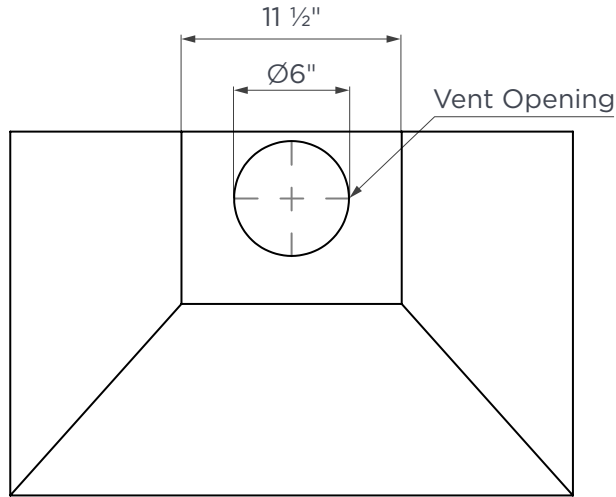

30"

TECHNICAL DRAWING

TOP

FRONT

UPPER CHIMNEY COVER

LOWER CHIMNEY COVER

SIDE

CEILING HEIGHT GUIDE

NOTE: All dimensions in Inches unless otherwise specified. Dimensions in this technical drawing may vary by $\pm 1/16"$ (2mm). For detailed installation steps, refer to the user manual. Complete installation instructions and specifications can be found at hauslane.com.

*This height range represents the standard maximum and minimum heights. Additional extension requires a separate purchase.

36"

TECHNICAL DRAWING

TOP

FRONT

UPPER CHIMNEY COVER

LOWER CHIMNEY COVER

SIDE

CEILING HEIGHT GUIDE

NOTE: All dimensions in Inches unless otherwise specified. Dimensions in this technical drawing may vary by $\pm 1/16"$ (2mm). For detailed installation steps, refer to the user manual. Complete installation instructions and specifications can be found at hauslane.com.