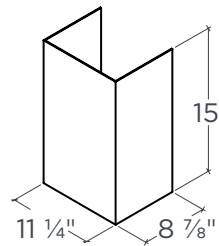

30"

TECHNICAL DRAWING

TOP

FRONT

UPPER CHIMNEY COVER

LOWER CHIMNEY COVER

SIDE

CEILING HEIGHT GUIDE

NOTE: All dimensions in Inches unless otherwise specified. Dimensions in this technical drawing may vary by $\pm 1/16"$ (2mm). For detailed installation steps, refer to the user manual. Complete installation instructions and specifications can be found at hauslane.com.

*This height range represents the standard maximum and minimum heights. Additional extension requires a separate purchase.

36"

TECHNICAL DRAWING

TOP

FRONT

UPPER CHIMNEY COVER

LOWER CHIMNEY COVER

SIDE

CEILING HEIGHT GUIDE

NOTE: All dimensions in Inches unless otherwise specified. Dimensions in this technical drawing may vary by $\pm 1/16"$ (2mm). For detailed installation steps, refer to the user manual. Complete installation instructions and specifications can be found at hauslane.com.