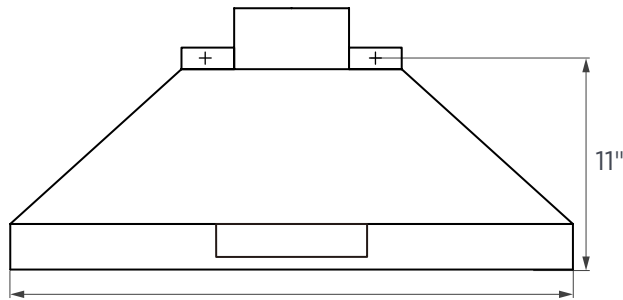

30"

TECHNICAL DRAWING

TOP

FRONT

UPPER CHIMNEY COVER

LOWER CHIMNEY COVER

SIDE

CEILING HEIGHT GUIDE

NOTE: All dimensions in Inches unless otherwise specified. Dimensions in this technical drawing may vary by $\pm 1/16"$ (2mm). For detailed installation steps, refer to the user manual. Complete installation instructions and specifications can be found at hauslane.com.

*This height range represents the standard maximum and minimum heights. Additional extension requires a separate purchase.

36"

TECHNICAL DRAWING

TOP

FRONT

UPPER CHIMNEY COVER

LOWER CHIMNEY COVER

SIDE

CEILING HEIGHT GUIDE

NOTE: All dimensions in Inches unless otherwise specified. Dimensions in this technical drawing may vary by $\pm 1/16"$ (2mm). For detailed installation steps, refer to the user manual. Complete installation instructions and specifications can be found at hauslane.com.