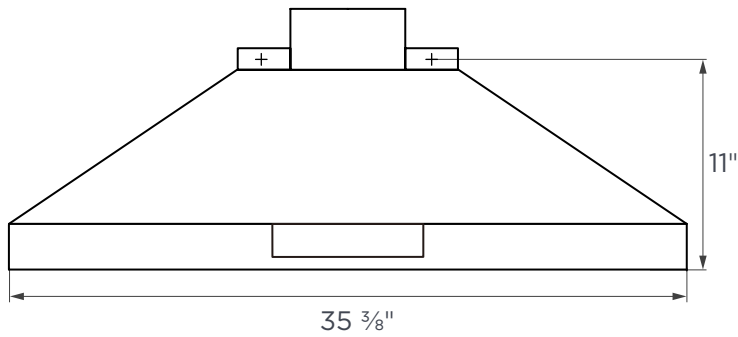

30"

TECHNICAL DRAWING

TOP

FRONT

UPPER CHIMNEY COVER

LOWER CHIMNEY COVER

SIDE

CEILING HEIGHT GUIDE

NOTE: All dimensions in Inches unless otherwise specified. Dimensions in this technical drawing may vary by $\pm 1/16"$ (2mm). For detailed installation steps, refer to the user manual. Complete installation instructions and specifications can be found at hauslane.com.

*This height range represents the standard maximum and minimum heights. Additional extension requires a separate purchase.

36"

TECHNICAL DRAWING

TOP

FRONT

UPPER CHIMNEY COVER

LOWER CHIMNEY COVER

SIDE

CEILING HEIGHT GUIDE

NOTE: All dimensions in Inches unless otherwise specified. Dimensions in this technical drawing may vary by $\pm 1/16"$ (2mm). For detailed installation steps, refer to the user manual. Complete installation instructions and specifications can be found at hauslane.com.