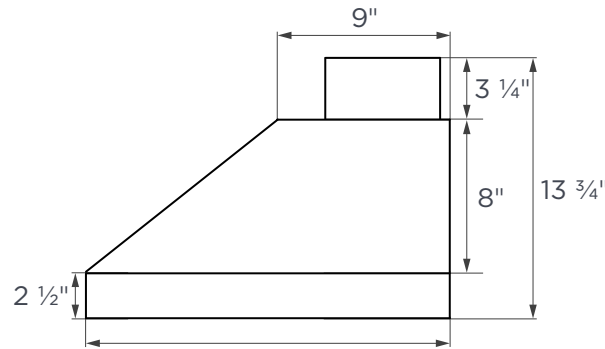

30"

TECHNICAL DRAWING

TOP

FRONT

UPPER CHIMNEY COVER

LOWER CHIMNEY COVER

SIDE

CEILING HEIGHT GUIDE

NOTE: All dimensions in Inches unless otherwise specified. Dimensions in this technical drawing may vary by $\pm 1/16"$ (2mm). For detailed installation steps, refer to the user manual. Complete installation instructions and specifications can be found at hauslane.com.

*This height range represents the standard maximum and minimum heights. Additional extension requires a separate purchase.

36"

TECHNICAL DRAWING

TOP

FRONT

UPPER CHIMNEY COVER

LOWER CHIMNEY COVER

SIDE

CEILING HEIGHT GUIDE

NOTE: All dimensions in Inches unless otherwise specified. Dimensions in this technical drawing may vary by $\pm 1/16"$ (2mm). For detailed installation steps, refer to the user manual. Complete installation instructions and specifications can be found at hauslane.com.