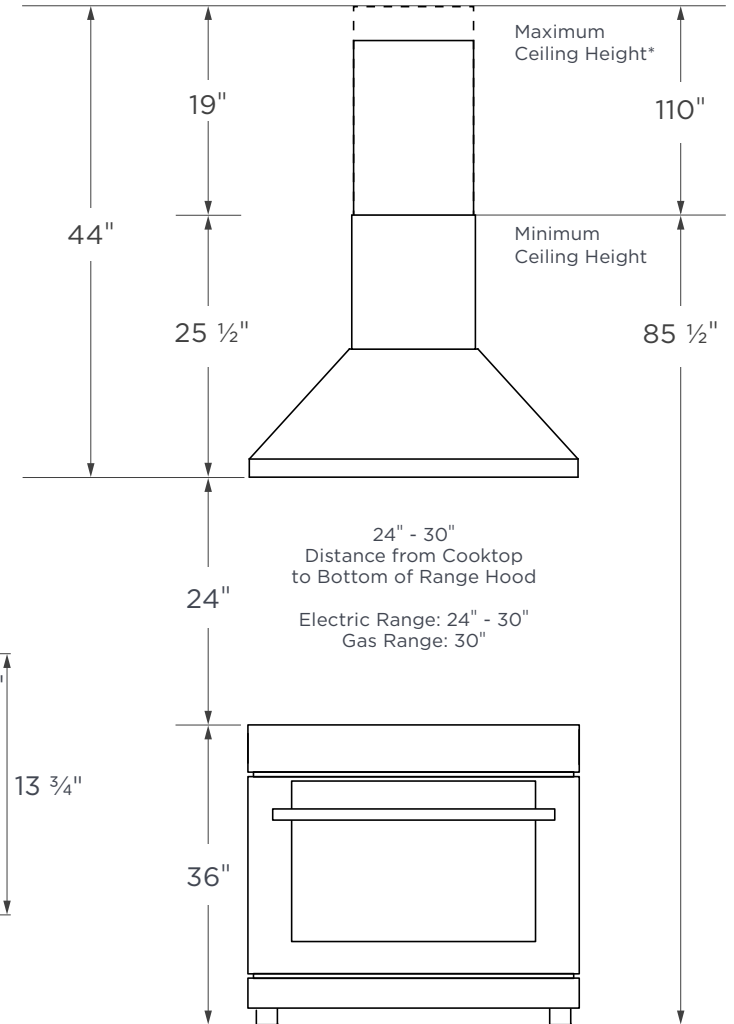

30"

TECHNICAL DRAWING

TOP

FRONT

UPPER CHIMNEY COVER

LOWER CHIMNEY COVER

SIDE

CEILING HEIGHT GUIDE

NOTE: All dimensions in Inches unless otherwise specified. Dimensions in this technical drawing may vary by $\pm 1/16"$ (2mm). For detailed installation steps, refer to the user manual. Complete installation instructions and specifications can be found at hauslane.com.

*This height range represents the standard maximum and minimum heights. Additional extension requires a separate purchase.

36"

TECHNICAL DRAWING

TOP

FRONT

UPPER CHIMNEY COVER

LOWER CHIMNEY COVER

SIDE

CEILING HEIGHT GUIDE

NOTE: All dimensions in Inches unless otherwise specified. Dimensions in this technical drawing may vary by $\pm 1/16"$ (2mm). For detailed installation steps, refer to the user manual. Complete installation instructions and specifications can be found at hauslane.com.