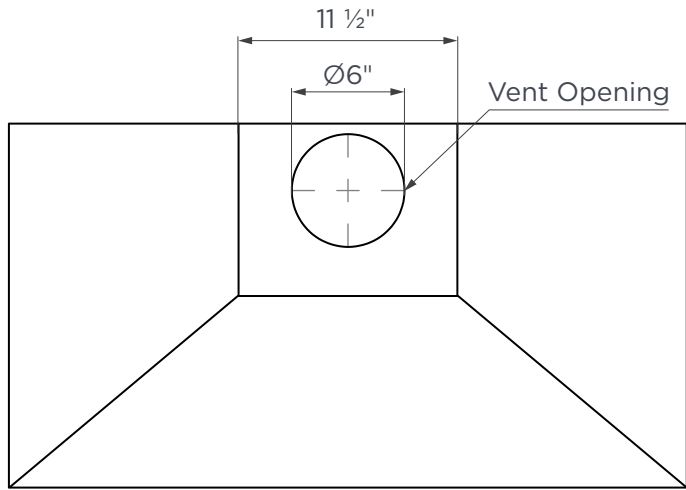

30"

TECHNICAL DRAWING

TOP

FRONT

UPPER CHIMNEY COVER

LOWER CHIMNEY COVER

SIDE

CEILING HEIGHT GUIDE

NOTE: All dimensions in Inches unless otherwise specified. Dimensions in this technical drawing may vary by $\pm 1/16"$ (2mm). For detailed installation steps, refer to the user manual. Complete installation instructions and specifications can be found at hauslane.com.

*This height range represents the standard maximum and minimum heights. Additional extension requires a separate purchase.

36"

TECHNICAL DRAWING

TOP

FRONT

UPPER CHIMNEY COVER

LOWER CHIMNEY COVER

SIDE

CEILING HEIGHT GUIDE

NOTE: All dimensions in Inches unless otherwise specified. Dimensions in this technical drawing may vary by $\pm 1/16"$ (2mm). For detailed installation steps, refer to the user manual. Complete installation instructions and specifications can be found at hauslane.com.