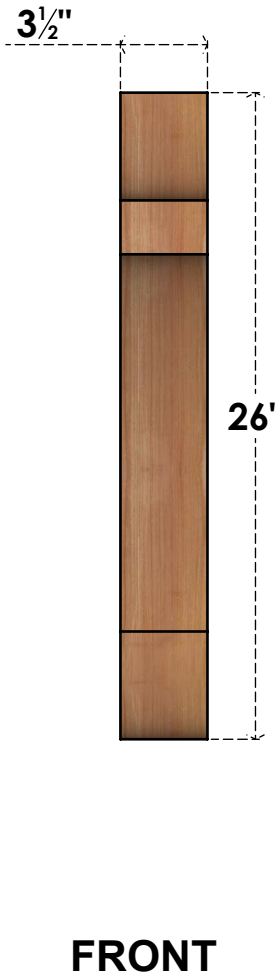

BRC04X14X26OLY00SWR

3 1/2"W X 14"D X 26"H OLYMPIC SMOOTH BRACE, WESTERN RED CEDAR

EKENA MILLWORK
 2300 WEST MAIN ST.
 CLARKSVILLE, TX 75426
 TOLL FREE: 866-607-0453
 WWW.EKENAMILLWORK.COM

NOTES

1. INSTALLATION TO BE COMPLETED IN ACCORDANCE WITH MANUFACTURER'S SPECIFICATIONS.
2. DRAWING MAY NOT BE TO SCALE
3. THIS DRAWING IS INTENDED FOR DESIGN AND PLANNING PURPOSES ONLY.
4. ALL INFORMATION CONTAINED HEREIN WAS CURRENT AT THE TIME OF DEVELOPMENT BUT MUST BE REVIEWED AND APPROVED BY THE PRODUCT MANUFACTURER TO BE CONSIDERED ACCURATE.
5. PRODUCTS ARE NOT KILN DRIED. THIS ITEM IS UNIQUE AND WILL CONTAIN THE NATURAL VARIATIONS THAT THE WOOD SPECIES OFFERS. THIS MAY RESULT IN VARIATIONS UP TO 1/4"