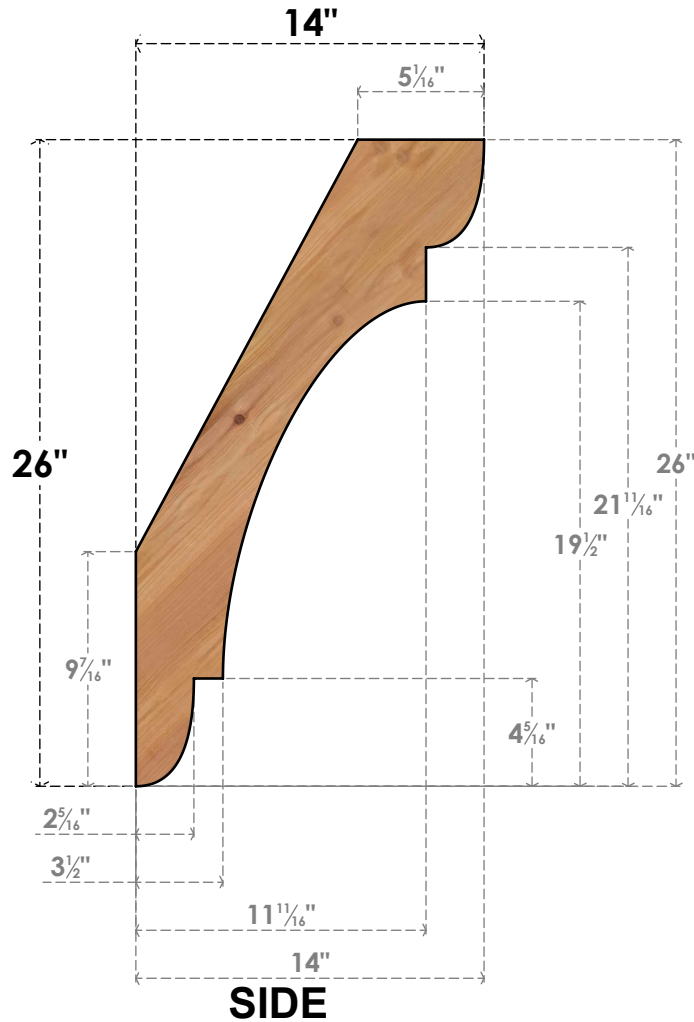

BRC04X14X26OLY00SWR

3 1/2"W X 14"D X 26"H OLYMPIC SMOOTH BRACE, WESTERN RED CEDAR

EKENA MILLWORK
 2300 WEST MAIN ST.
 CLARKSVILLE, TX 75426
 TOLL FREE: 866-607-0453
 WWW.EKENAMILLWORK.COM

NOTES

1. INSTALLATION TO BE COMPLETED IN ACCORDANCE WITH MANUFACTURER'S SPECIFICATIONS.
2. DRAWING MAY NOT BE TO SCALE
3. THIS DRAWING IS INTENDED FOR DESIGN AND PLANNING PURPOSES ONLY.
4. ALL INFORMATION CONTAINED HEREIN WAS CURRENT AT THE TIME OF DEVELOPMENT BUT MUST BE REVIEWED AND APPROVED BY THE PRODUCT MANUFACTURER TO BE CONSIDERED ACCURATE.
5. PRODUCTS ARE NOT KILN DRIED. THIS ITEM IS UNIQUE AND WILL CONTAIN THE NATURAL VARIATIONS THAT THE WOOD SPECIES OFFERS. THIS MAY RESULT IN VARIATIONS UP TO 1/4"