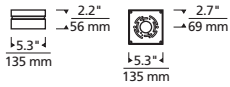

DELIVERED LUMENS	472.2 LED
WATTS	12 LED
VOLTAGE	120V, 277V (LED only)
DIMMING	ELV
LIGHT DISTRIBUTION	Symmetric
MOUNTING OPTIONS	Wall or Ceiling
CCT	3000K or 4000K
CRI	90+
COLOR BINNING	3 Step
BUG RATING	B1-U3-G1
DARK SKY	Compliant (Ceiling)
WET LISTED	IP65
GENERAL LISTING	ETL
CALIFORNIA TITLE 24	Can be used to comply with CEC 2019 Title 24 Part 6 for outdoor use. Registration with CEC Appliance Database not required.
START TEMP	-30°C
FIELD SERVICEABLE LED	No
CONSTRUCTION	Aluminum
HARDWARE	Stainless Steel
FINISH	Powder Coat
LED LIFETIME	L70; >60,000 Hours
WARRANTY*	5 Years
WEIGHT	4 lbs.

BOXIE SMALL
shown in bronze

BOXIE SMALL
shown in charcoal

* Visit techlighting.com for specific warranty limitations and details.

ORDERING INFORMATION

PRODUCT	SHAPE	CRI/CCT	FINISH	VOLTAGE
7000WBX	S SMALL - 6"	930 90 CRI, 3000K	Z BRONZE	120 120V
		940 90 CRI, 4000K	H CHARCOAL	277 277V
		INC INCANDESCENT*		

*120V ONLY

BOXIE SMALL WALL/CEILING

Boxie Small

PHOTOMETRICS*

*For latest photometrics, please visit www.techlighting.com/OUTDOOR

BOXIE SMALL

Total Lumen Output: 472.2
 Total Power: 12
 Luminaire Efficacy: 39.35
 Color Temp: 2700K
 CRI: 90+
 BUG Rating: B1-U3-G1