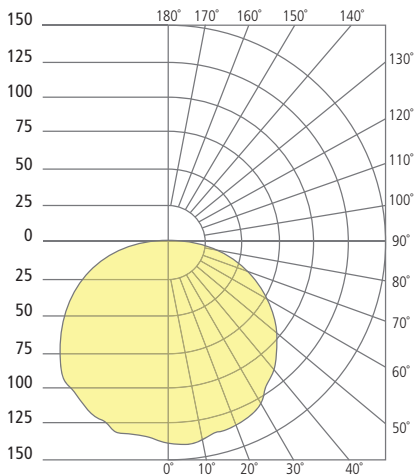

BOXIE SMALL
shown in bronze

BOXIE SMALL
shown in charcoal

* Visit techlighting.com for specific warranty limitations and details.

ORDERING INFORMATION

PRODUCT	SHAPE	CRI/CCT	FINISH	VOLTAGE
7000WBX	S SMALL - 6"	930 90 CRI, 3000K	Z BRONZE	120 120V
		940 90 CRI, 4000K	H CHARCOAL	277 277V
		INC INCANDESCENT*		

*120V ONLY

BOXIE SMALL WALL/CEILING

Boxie Small

PHOTOMETRICS*

*For latest photometrics, please visit www.techlighting.com/OUTDOOR

BOXIE SMALL

Total Lumen Output: 472.2
 Total Power: 12
 Luminaire Efficacy: 39.35
 Color Temp: 2700K
 CRI: 90+
 BUG Rating: B1-U3-G1