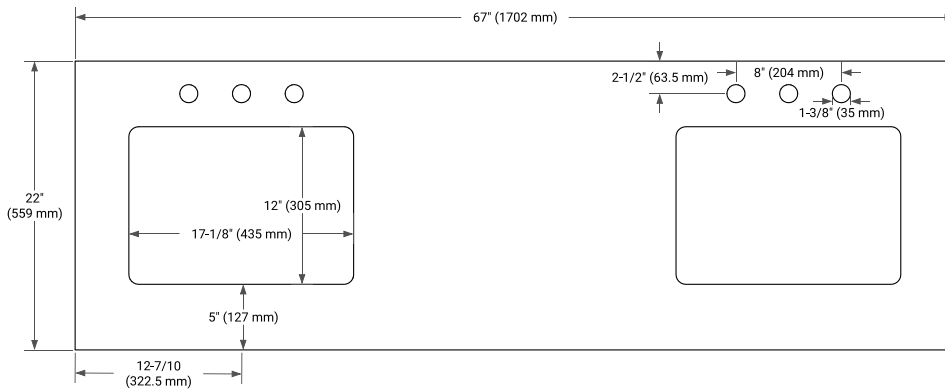

KELLY 66" DOUBLE SINK BASE CABINET

ARIEL

BASE CABINET DIMENSIONS

66" W x 21.5" D x 34.5" H

FEATURES

- Solid wood frame and Plywood
- Soft-close system
- Dovetail construction
- Stylish Slim Shaker Door
- Pull-out inside drawer
- Adjustable shelf

SIDE VIEW

PLAN VIEW

67" DOUBLE RECTANGLE SINK COUNTERTOP WITH 1.5 IN. THICKNESS

ARIEL

OVERALL DIMENSIONS

67" W x 22" D x 1.5" H

COUNTERTOP OPTIONS

Carrara Marble

White Quartz

FEATURES

- Solid countertop with mitered edges & seams
- Undermount white rectangular sink
- Pre-drilled for 8" widespread faucet

INCLUDED

- Countertop
- Matching Backsplash
- Rectangle Sinks

COUNTERTOP PLAN VIEW

EDGE SIDE VIEW

THREE DIMENSIONAL COUNTERTOP VIEW