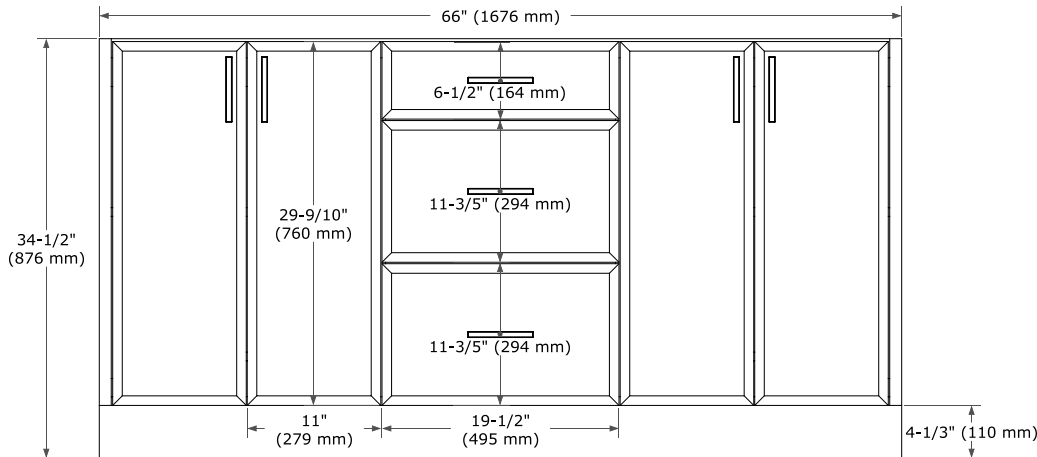

KELLY 66" DOUBLE SINK BASE CABINET

ARIEL

BASE CABINET DIMENSIONS

66" W x 21.5" D x 34.5" H

FEATURES

- Solid wood frame and Plywood
- Soft-close system
- Dovetail construction
- Stylish Slim Shaker Door
- Pull-out inside drawer
- Adjustable shelf

SIDE VIEW

PLAN VIEW

67" DOUBLE RECTANGLE SINK COUNTERTOP WITH 1.5 IN. THICKNESS

ARIEL

OVERALL DIMENSIONS

67" W x 22" D x 1.5" H

COUNTERTOP OPTIONS

Carrara Marble

White Quartz

FEATURES

- Solid countertop with mitered edges & seams
- Undermount white rectangular sink
- Pre-drilled for 8" widespread faucet

INCLUDED

- Countertop
- Matching Backsplash
- Rectangle Sinks