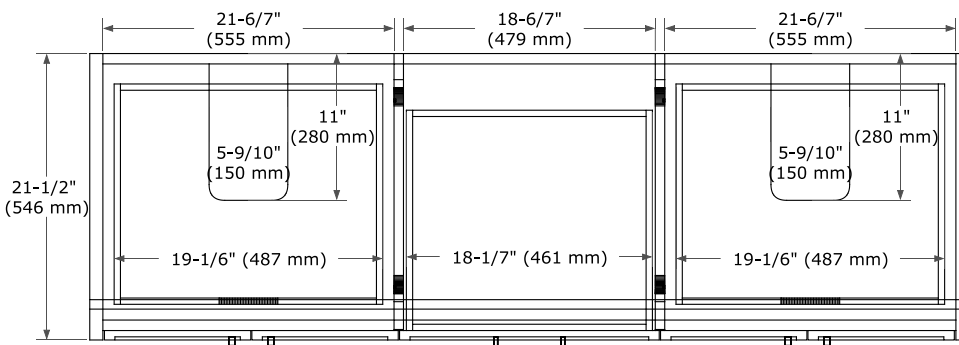

KELLY 66" DOUBLE SINK BASE CABINET

ARIEL

BASE CABINET DIMENSIONS

66" W x 21.5" D x 34.5" H

FEATURES

- Solid wood frame and Plywood
- Soft-close system
- Dovetail construction
- Stylish Slim Shaker Door
- Pull-out inside drawer
- Adjustable shelf

SIDE VIEW

PLAN VIEW

67" DOUBLE RECTANGLE SINK COUNTERTOP WITH 1.5 IN. THICKNESS

ARIEL

OVERALL DIMENSIONS

67" W x 22" D x 1.5" H

COUNTERTOP OPTIONS

Carrara Marble

COUNTERTOP PLAN VIEW

EDGE SIDE VIEW

THREE DIMENSIONAL COUNTERTOP VIEW