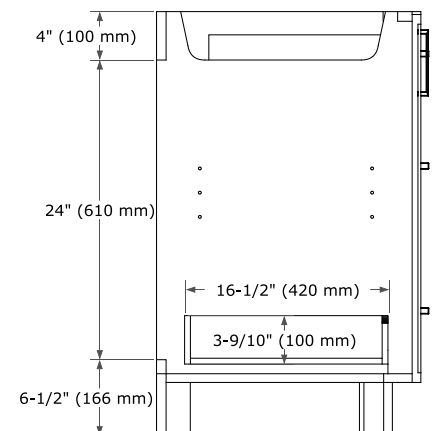

KELLY 66" DOUBLE SINK BASE CABINET

ARIEL

BASE CABINET DIMENSIONS

66" W x 21.5" D x 34.5" H

FEATURES

- Solid wood frame and Plywood
- Soft-close system
- Dovetail construction
- Stylish Slim Shaker Door
- Pull-out inside drawer
- Adjustable shelf

SIDE VIEW

PLAN VIEW

67" DOUBLE RECTANGLE SINK COUNTERTOP WITH 1.5 IN. THICKNESS

ARIEL

OVERALL DIMENSIONS

67" W x 22" D x 1.5" H

COUNTERTOP OPTIONS

Carrara Marble

COUNTERTOP PLAN VIEW

EDGE SIDE VIEW

THREE DIMENSIONAL COUNTERTOP VIEW