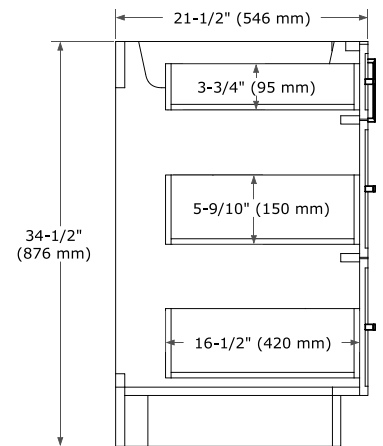

KELLY 66" DOUBLE SINK BASE CABINET

ARIEL

BASE CABINET DIMENSIONS

66" W x 21.5" D x 34.5" H

FEATURES

- Solid wood frame and Plywood
- Soft-close system
- Dovetail construction
- Stylish Slim Shaker Door
- Pull-out inside drawer
- Adjustable shelf

SIDE VIEW

PLAN VIEW

67" DOUBLE RECTANGLE SINK COUNTERTOP WITH 1.5 IN. THICKNESS

ARIEL

OVERALL DIMENSIONS

67" W x 22" D x 1.5" H

COUNTERTOP OPTIONS

Carrara Marble

COUNTERTOP PLAN VIEW

EDGE SIDE VIEW

THREE DIMENSIONAL COUNTERTOP VIEW