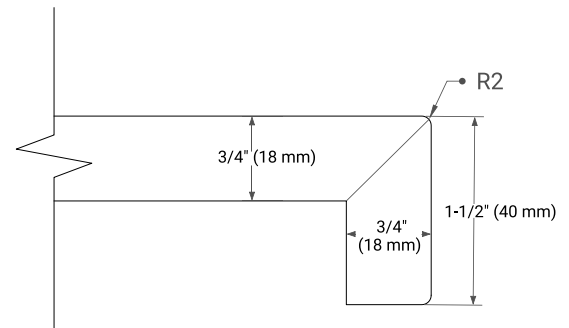

KELLY 66" DOUBLE SINK BASE CABINET

ARIEL

BASE CABINET DIMENSIONS

66" W x 21.5" D x 34.5" H

FEATURES

- Solid wood frame and Plywood
- Soft-close system
- Dovetail construction
- Stylish Slim Shaker Door
- Pull-out inside drawer
- Adjustable shelf

SIDE VIEW

PLAN VIEW

67" DOUBLE RECTANGLE SINK COUNTERTOP WITH 1.5 IN. THICKNESS

ARIEL

OVERALL DIMENSIONS

67" W x 22" D x 1.5" H

COUNTERTOP OPTIONS

Carrara Marble

White Quartz

FEATURES

- Solid countertop with mitered edges & seams
- Undermount white rectangular sink
- Pre-drilled for 8" widespread faucet

INCLUDED

- Countertop
- Matching Backsplash
- Rectangle Sinks

COUNTERTOP PLAN VIEW

EDGE SIDE VIEW

THREE DIMENSIONAL COUNTERTOP VIEW