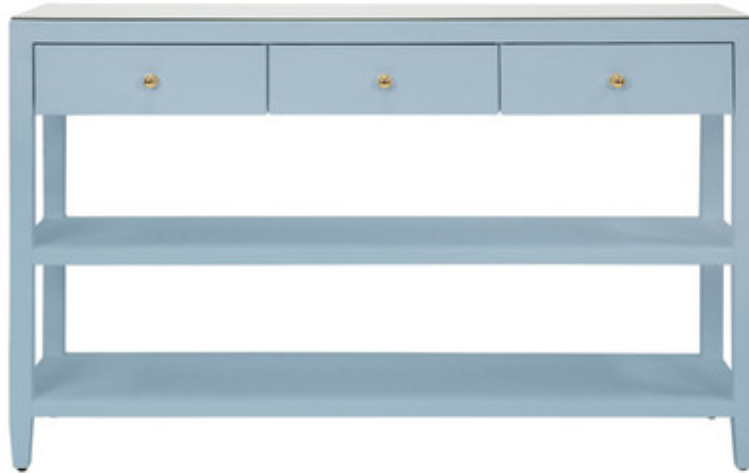

WORLDS AWAY

BRIAR LB

THREE DRAWER CONSOLE WITH TWO OPEN SHELVES IN TEXTURED LIGHT
BLUE LINEN WITH POLISHED BRASS KNOBS AND GLASS TOP

Distance between shelves: 9.75" H Top; 10" H Bottom

Finish Sample Code: V04TLLB