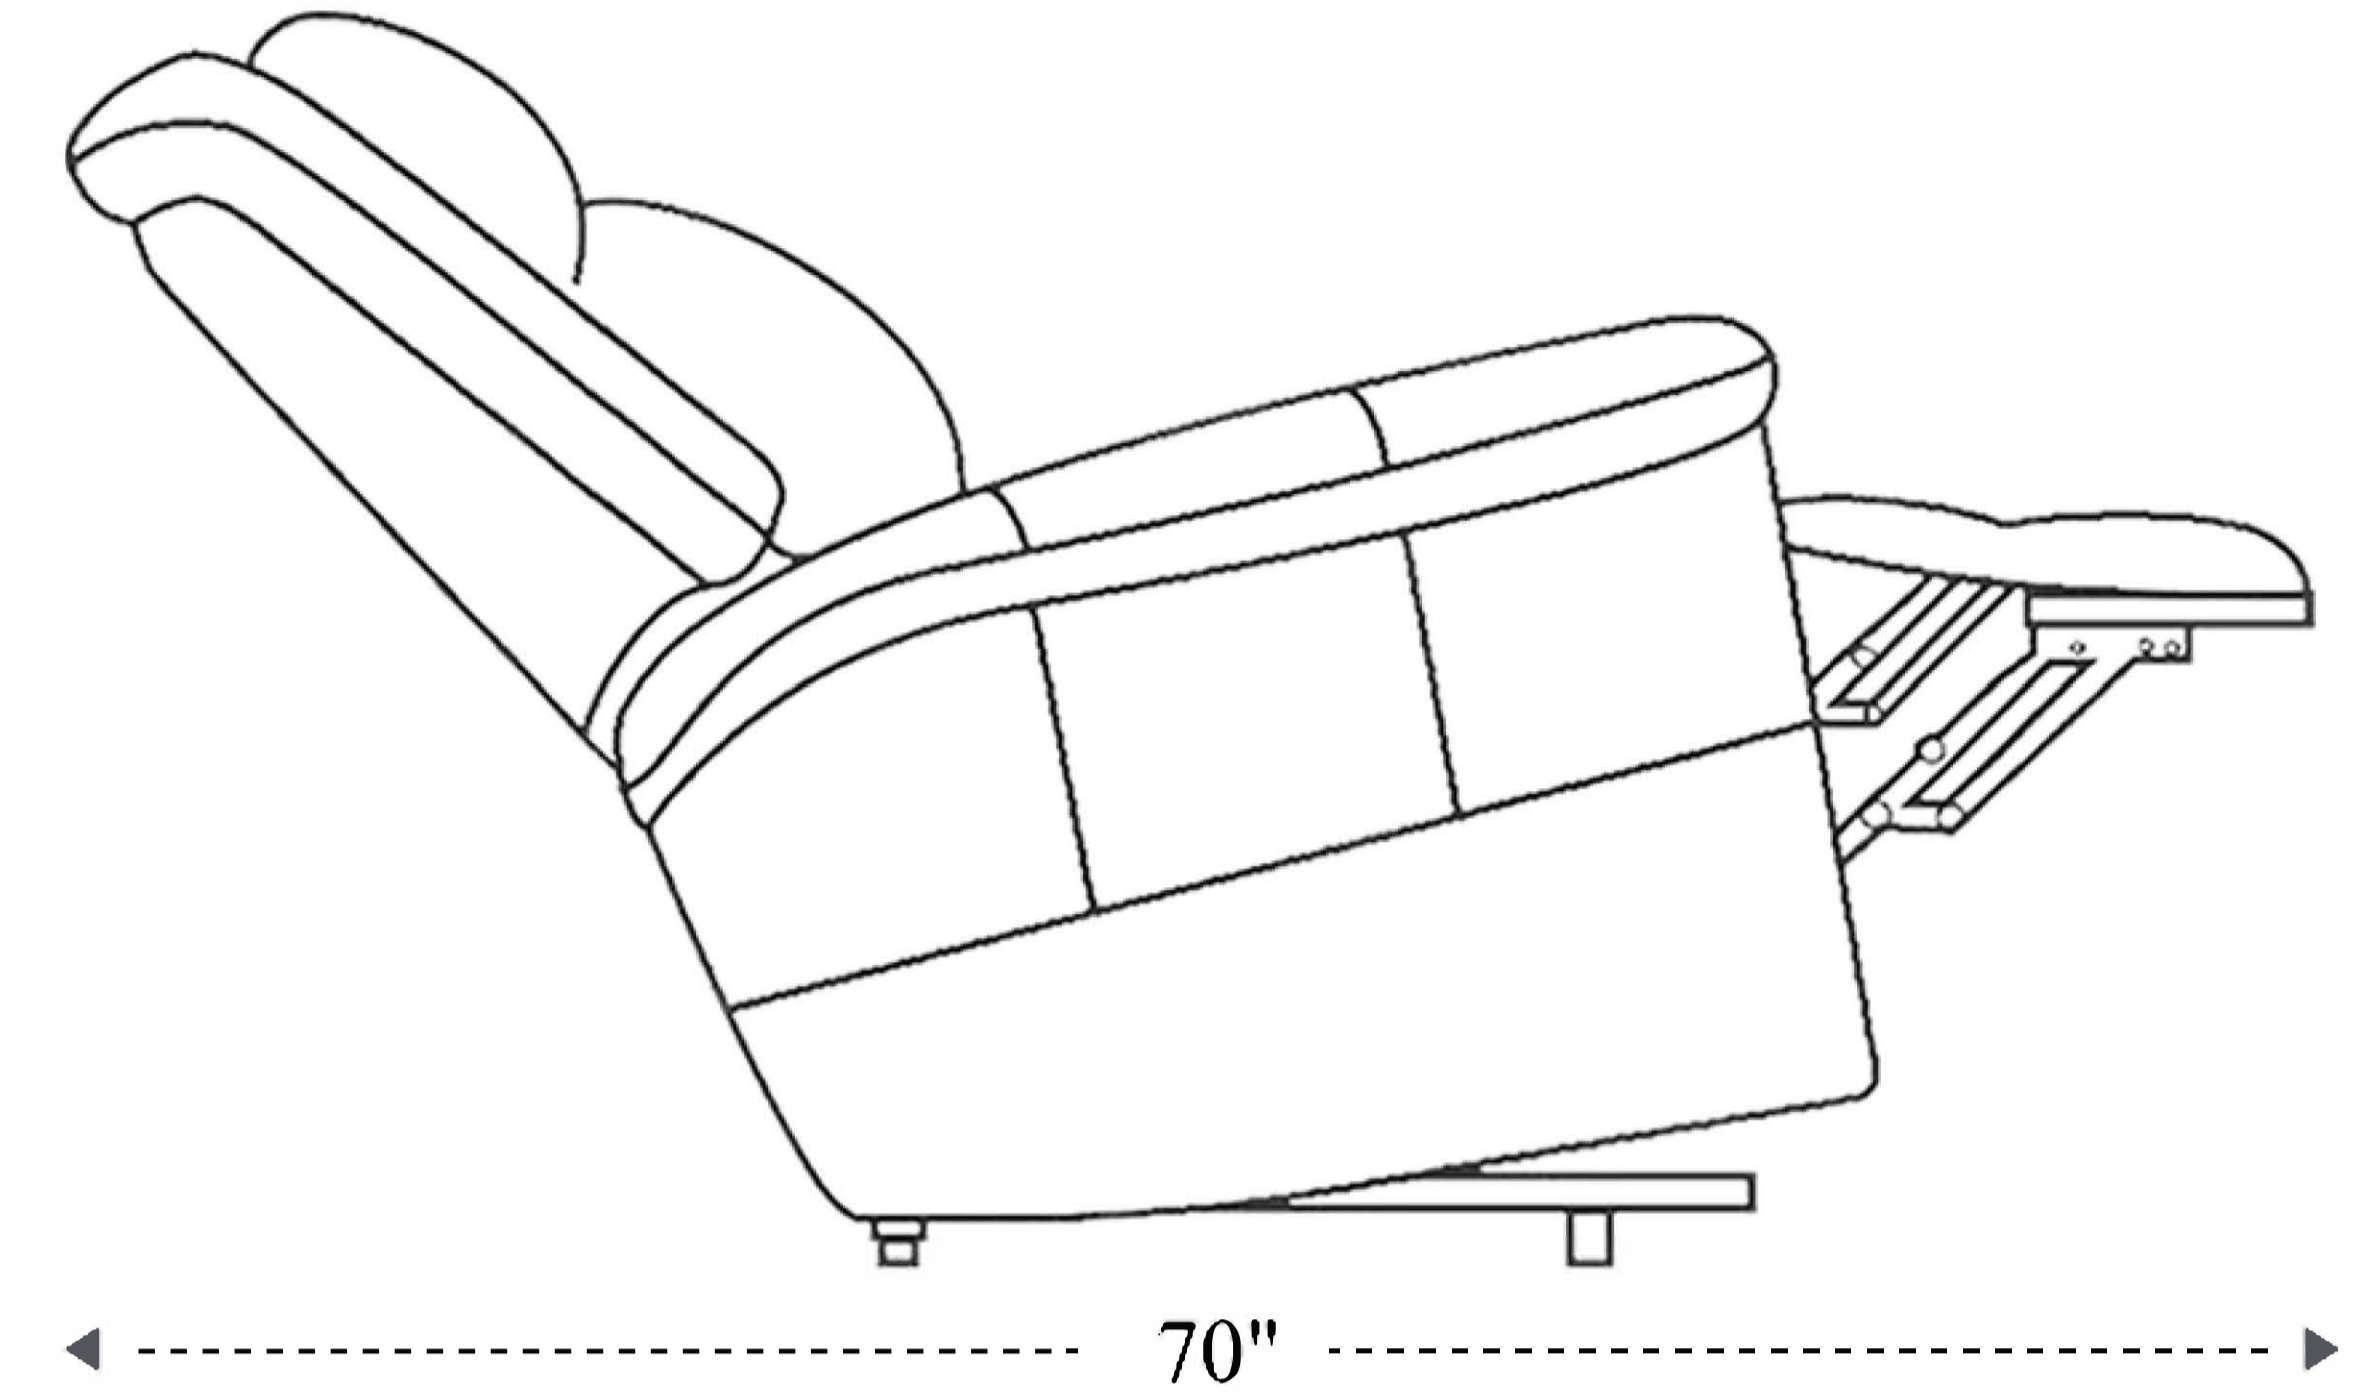

Power Reclining Loveseat

Overall Dimensions	69" x 44" x 42"
Overall Width	69"
Overall Depth	44"
Overall Height	42"
Overall Weight	232.5 lbs.
Fully Reclined	70"
Distance from Wall	4.5"
Back of Seat to end of Chaise	42"
Leg Height (Distance from Foot Rest to Floor in Full Recline)	25"
Head Height (Distance from Headrest to Floor in Full Recline)	34"

Seat Width	21"
Seat Depth	22"
Seat Height	21"
Arm Width	12"
Arm Depth	20.5"
Arm Height	27"
Back Width	59.5"
Back Height	23.5"
Headrest Extended from Back	5"