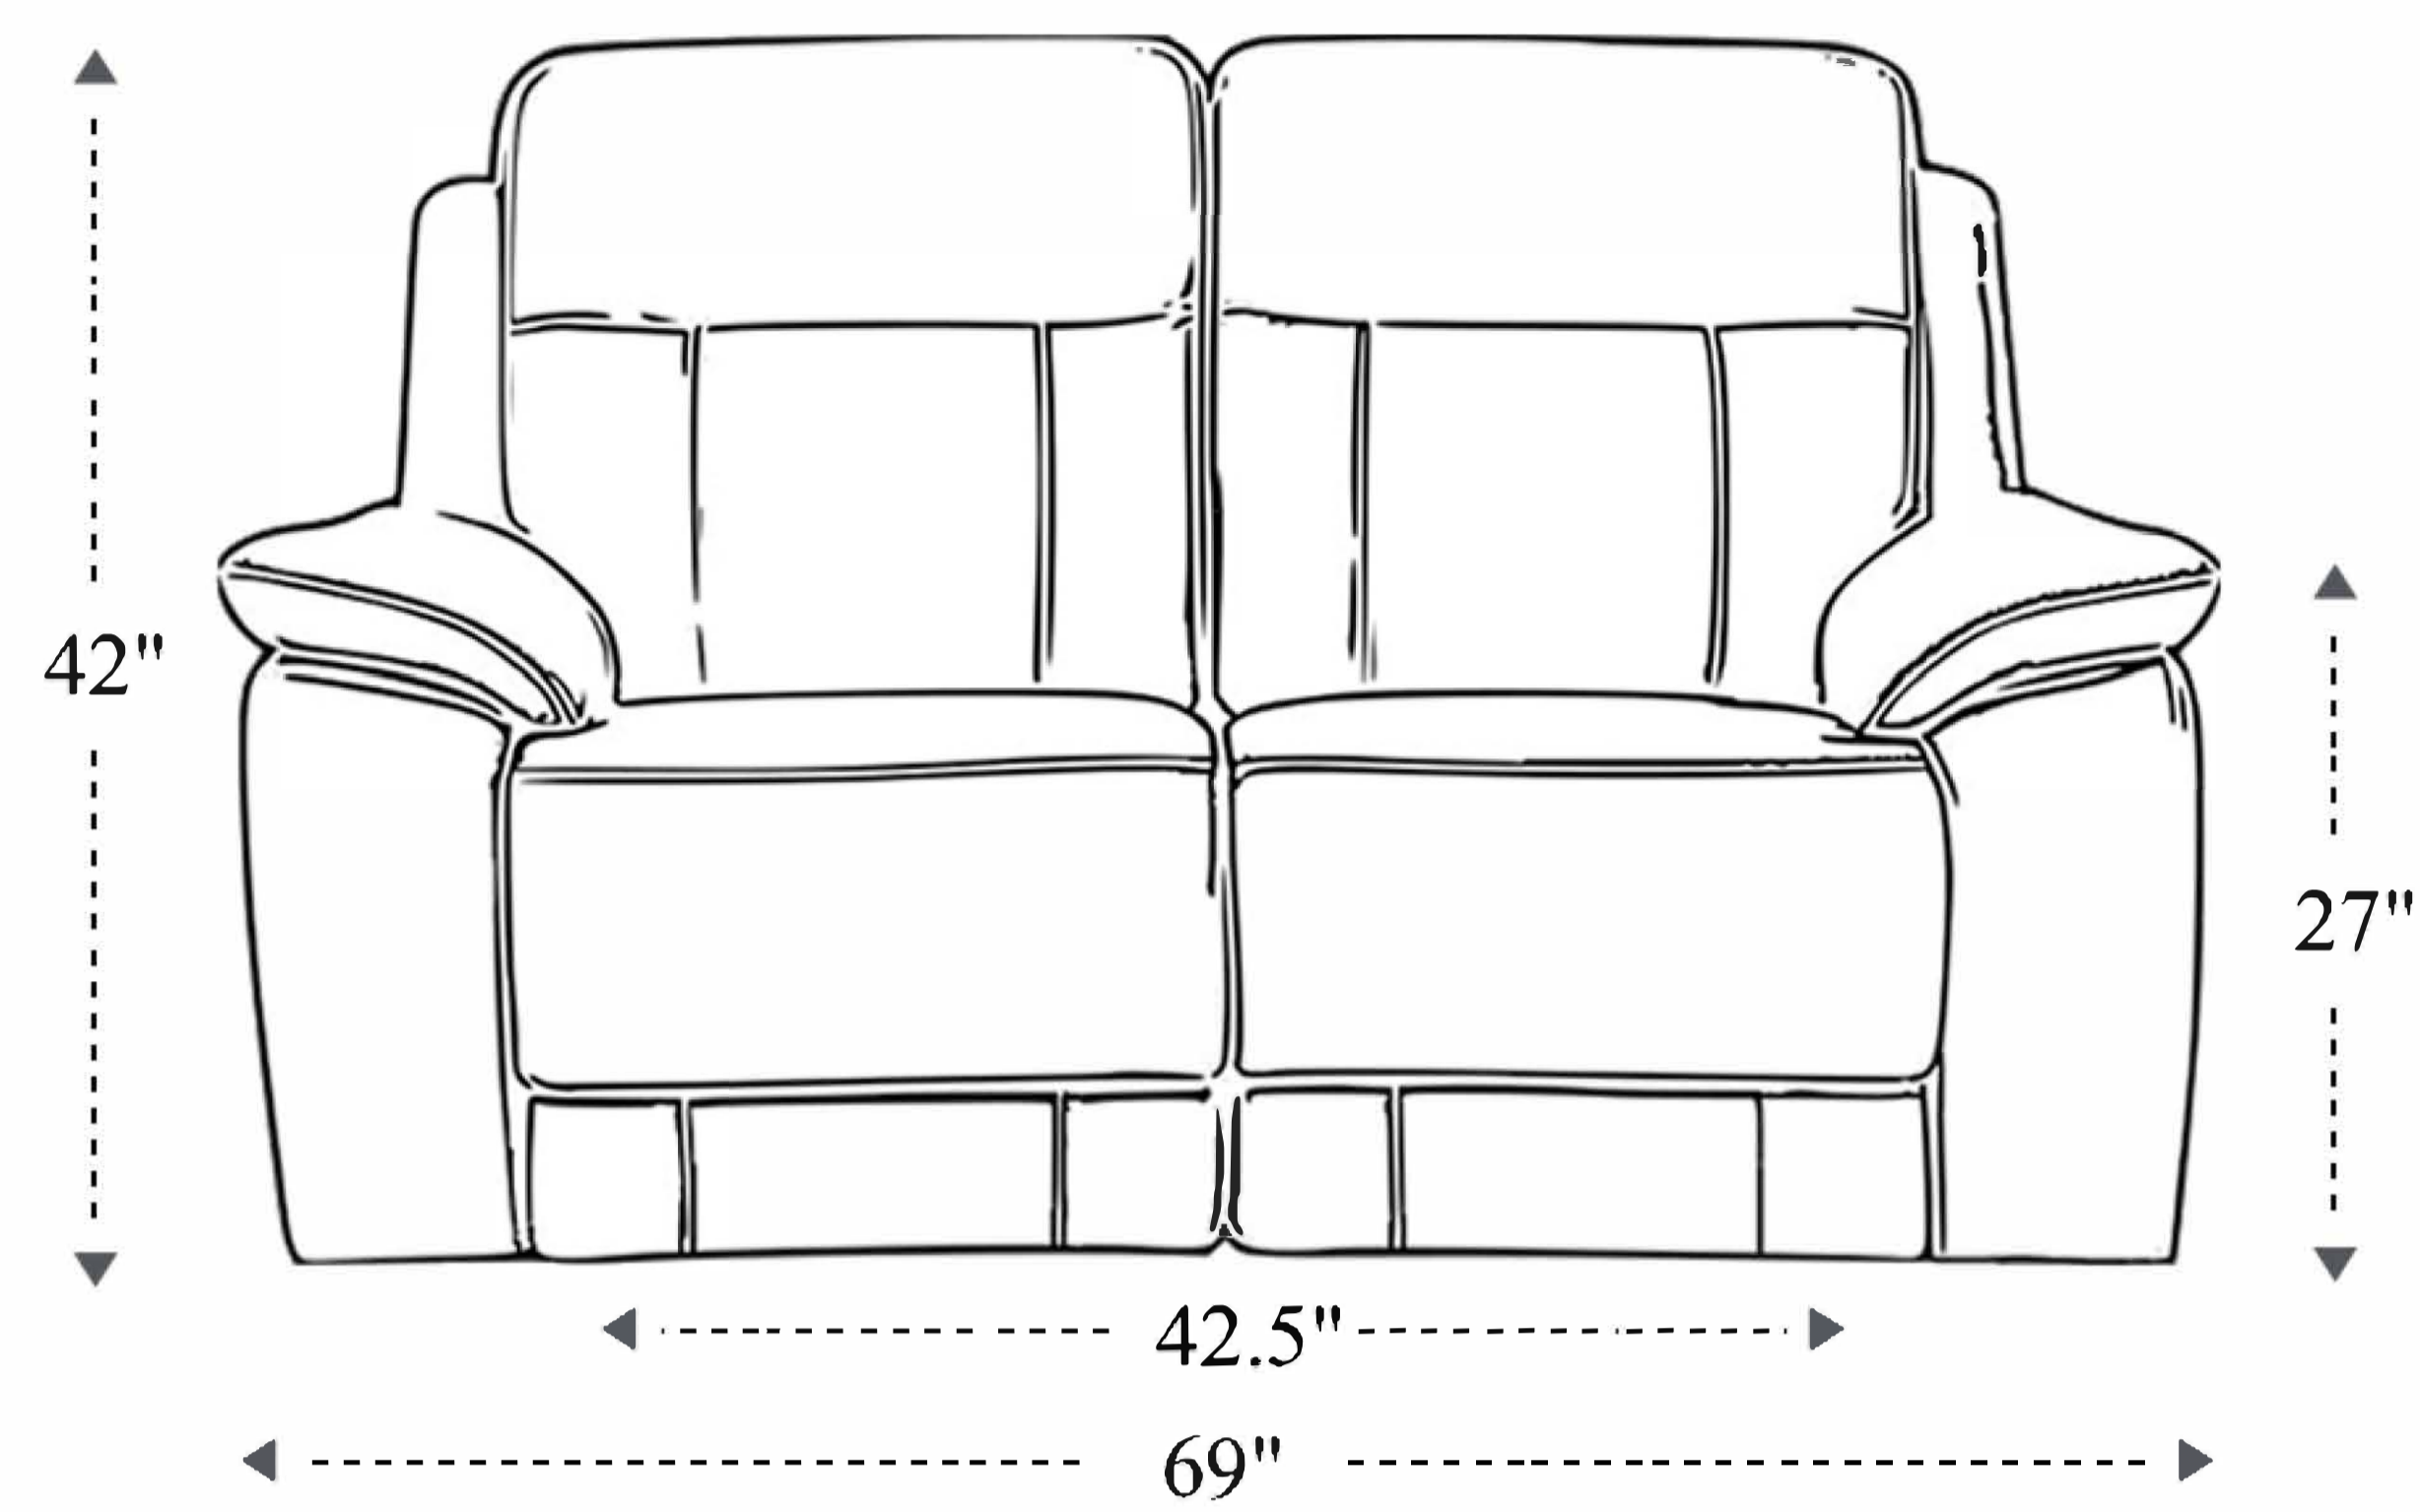

Power Reclining Loveseat

Overall Dimensions	69" x 44" x 42"
Overall Width	69"
Overall Depth	44"
Overall Height	42"
Overall Weight	232.5 lbs.
Fully Reclined	70"
Distance from Wall	4.5"
Back of Seat to end of Chaise	42"
Leg Height (Distance from Foot Rest to Floor in Full Recline)	25"
Head Height (Distance from Headrest to Floor in Full Recline)	34"

Seat Width	21"
Seat Depth	22"
Seat Height	21"
Arm Width	12"
Arm Depth	20.5"
Arm Height	27"
Back Width	59.5"
Back Height	23.5"
Headrest Extended from Back	5"