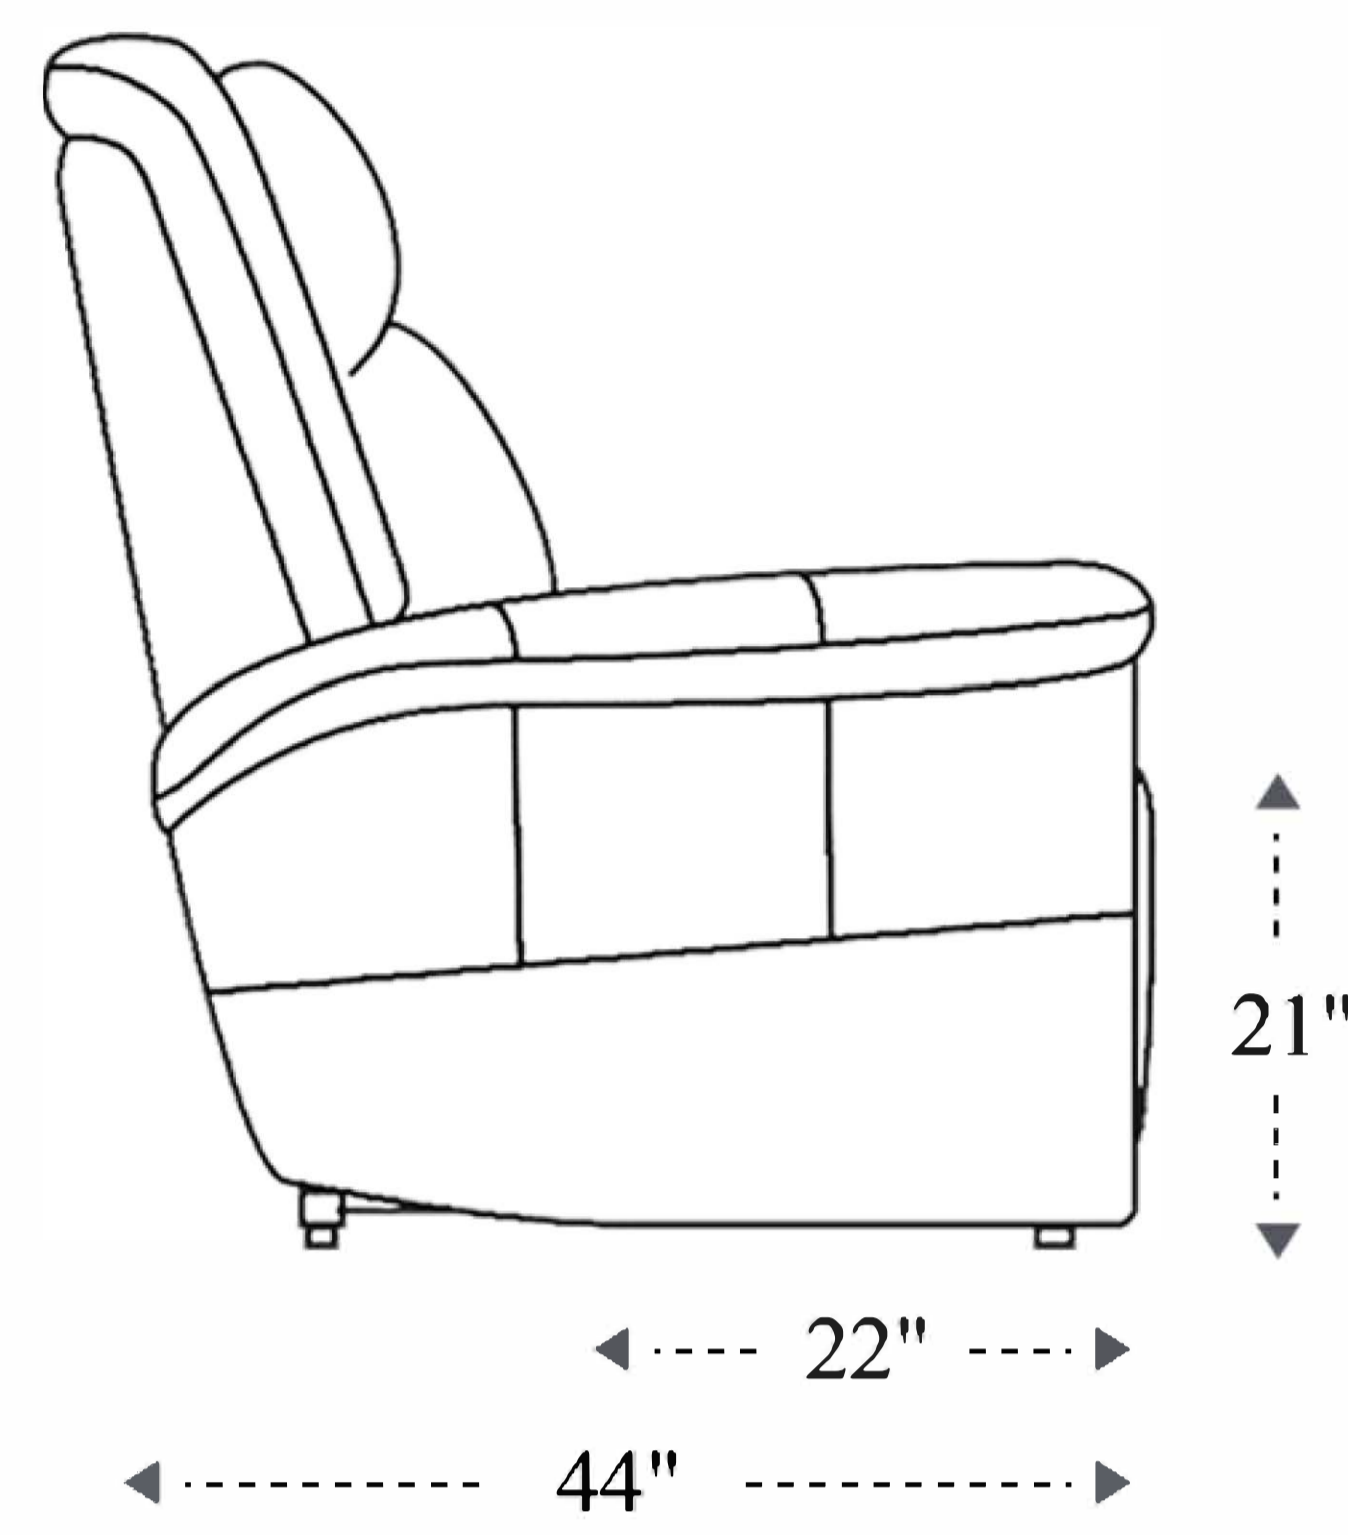

Power Reclining Loveseat

Overall Dimensions	69" x 44" x 42"
Overall Width	69"
Overall Depth	44"
Overall Height	42"
Overall Weight	232.5 lbs.
Fully Reclined	70"
Distance from Wall	4.5"
Back of Seat to end of Chaise	42"
Leg Height (Distance from Foot Rest to Floor in Full Recline)	25"
Head Height (Distance from Headrest to Floor in Full Recline)	34"

Seat Width	21"
Seat Depth	22"
Seat Height	21"
Arm Width	12"
Arm Depth	20.5"
Arm Height	27"
Back Width	59.5"
Back Height	23.5"
Headrest Extended from Back	5"