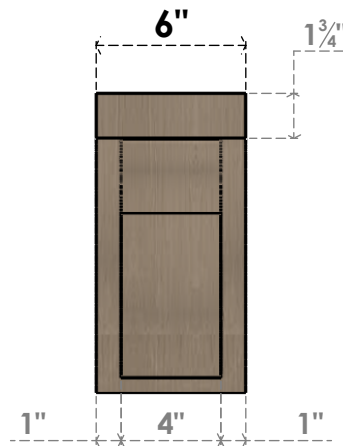

ITEM NUMBER: CORU06X18X12HELRCPR

6"W X 18"D X 12"H SERIES 3 CLASSIC HELENA ROUGH CEDAR TIMBERTHANE
FAUX WOOD CORBEL, PRIMED

SIDE PROFILE

FRONT PROFILE

ISOMETRIC

EKENA MILLWORK
2300 WEST MAIN ST.
CLARKSVILLE, TX 75426
TOLL FREE: 866-607-0453
WWW.EKENAMILLWORK.COM