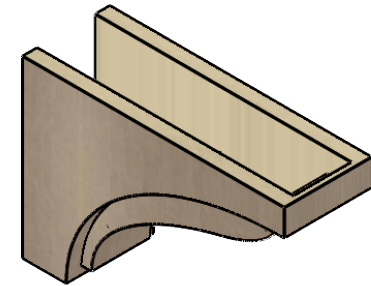

ITEM NUMBER: CORU06X18X12HELRCPR

6"W X 18"D X 12"H SERIES 3 CLASSIC HELENA ROUGH CEDAR TIMBERTHANE
FAUX WOOD CORBEL, PRIMED

SIDE PROFILE

FRONT PROFILE

ISOMETRIC

EKENA MILLWORK
2300 WEST MAIN ST.
CLARKSVILLE, TX 75426
TOLL FREE: 866-607-0453
WWW.EKENAMILLWORK.COM