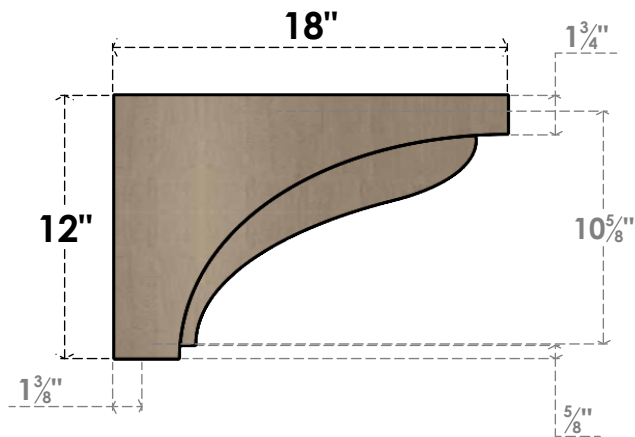

ITEM NUMBER: CORU06X18X12HELRCPR

6"W X 18"D X 12"H SERIES 3 CLASSIC HELENA ROUGH CEDAR TIMBERTHANE
FAUX WOOD CORBEL, PRIMED

SIDE PROFILE

FRONT PROFILE

ISOMETRIC

EKENA MILLWORK
2300 WEST MAIN ST.
CLARKSVILLE, TX 75426
TOLL FREE: 866-607-0453
WWW.EKENAMILLWORK.COM

NOTES

1. INSTALLATION TO BE COMPLETED IN ACCORDANCE WITH MANUFACTURER'S SPECIFICATIONS.
2. DRAWING MAY NOT BE TO SCALE
3. THIS DRAWING IS INTENDED FOR DESIGN AND PLANNING PURPOSES ONLY.
4. ALL INFORMATION CONTAINED HEREIN WAS CURRENT AT THE TIME OF DEVELOPMENT BUT MUST BE REVIEWED AND APPROVED BY THE PRODUCT MANUFACTURER TO BE CONSIDERED ACCURATE.
5. TIMBERTHANE ARCHITECTURAL PRODUCTS ARE MADE FROM HIGH DENSITY URETHANE AND COME FACTORY PRIMED