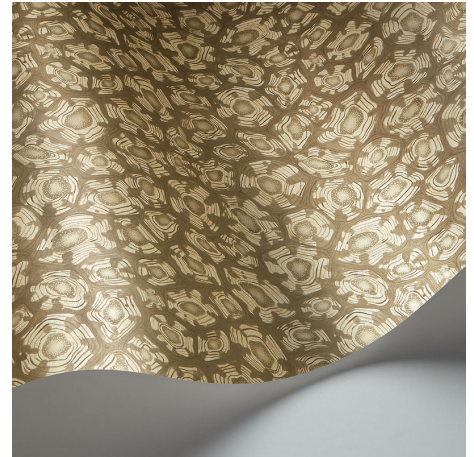

**Savanna Shell - Mtglvr,Cdr&Mtgl**  
SKU: 119/4020.CS.0

LEE JOFA

SKU: **119/4020.CS.0**

Type: **Print**

Railroaded: **No**

Composition: **Non Woven - 100%**

Vertical Repeat: **20.5 in (52.07 cm)**

Repeat UOM: **in in (0 cm)**

Brand: **Cole & Son**

Finish: **Pretrimmed**

Note: **Priced And Sold By The 11 Yard Roll**

Width: **20.5 in (52.07 cm)**

Horizontal Repeat: **20.5 in (52.07 cm)**

Wallcovering Area: **56.38 Square Feet**

KRAVET INC. © 2022