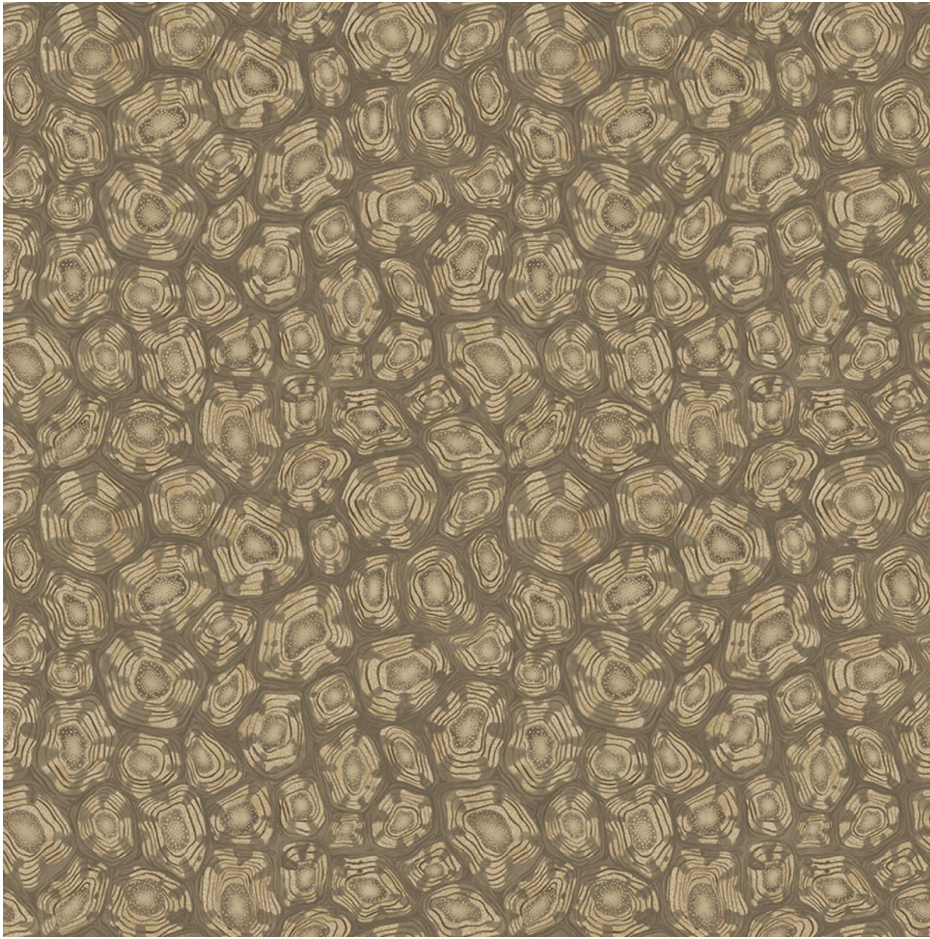

**Savanna Shell - Mtglvr,Cdr&Mtgl**  
SKU: 119/4020.CS.0

LEE JOFA

SKU: **119/4020.CS.0**

Type: **Print**

Railroaded: **No**

Composition: **Non Woven - 100%**

Vertical Repeat: **20.5 in (52.07 cm)**

Repeat UOM: **in in (0 cm)**

Brand: **Cole & Son**

Finish: **Pretrimmed**

Note: **Priced And Sold By The 11 Yard Roll**

Width: **20.5 in (52.07 cm)**

Horizontal Repeat: **20.5 in (52.07 cm)**

Wallcovering Area: **56.38 Square Feet**

KRAVET INC. © 2022