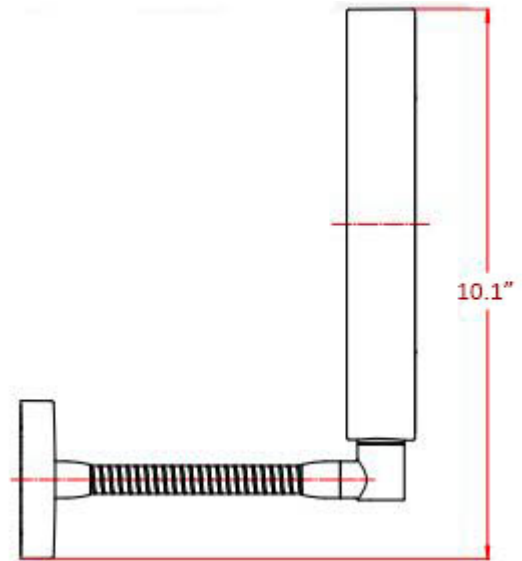

Imago 1095.001.14

Features

- Magnifying Makeup Mirror
- Polished Chrome Finish
- Solid Brass Base
- 7X Magnifying Glass, 3X on Reverse Side
- Flexible Arm, Rotates in All Directions

SKU# | Option:

- Imago 1095.001.14 | Polished Chrome

Finishes:

* WS Bath Collections reserves the right to revise dimensions or information on this sheet without notice

Collection Imago	Model Imago 1095.001.14	Dimensions Metric <i>1 inch = 2.54 cm</i> <i>1 inch = 25.4 mm</i>	 1051 Lea Drive - Collegeville, PA 19426 Tel. 215 513 9400 - Fax 610 831 0215 www.ws bathcollections.com - info@ws bathcollections.com
----------------------------	-------------------------------------	--	---

Product Specs Sheets

Collection
Imago

Model |
Imago 1095.001.14

Dimensions Metric
1 inch = 2.54 cm
1 inch = 25.4 mm

WS[®]
BATH
COLLECTIONS

1051 Lea Drive - Collegeville, PA 19426
Tel. 215 513 9400 - Fax 610 831 0215
www.ws bathcollections.com - info@ws bathcollections.com