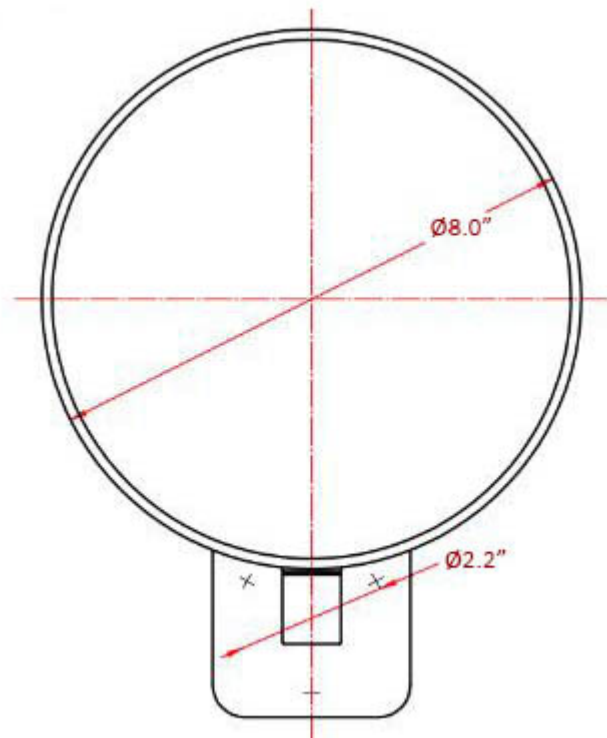

Imago 1095.001.14

Features

- Magnifying Makeup Mirror
- Polished Chrome Finish
- Solid Brass Base
- 7X Magnifying Glass, 3X on Reverse Side
- Flexible Arm, Rotates in All Directions

SKU# | Option:

- Imago 1095.001.14 | Polished Chrome

Finishes:

* WS Bath Collections reserves the right to revise dimensions or information on this sheet without notice

Collection Imago	Model Imago 1095.001.14	Dimensions Metric <i>1 inch = 2.54 cm</i> <i>1 inch = 25.4 mm</i>	 1051 Lea Drive - Collegeville, PA 19426 Tel. 215 513 9400 - Fax 610 831 0215 www.ws bathcollections.com - info@ws bathcollections.com
----------------------------	-------------------------------------	--	---

Product Specs Sheets

Collection
Imago

Model |
Imago 1095.001.14

Dimensions Metric
1 inch = 2.54 cm
1 inch = 25.4 mm

WS[®]
BATH
COLLECTIONS

1051 Lea Drive - Collegeville, PA 19426
Tel. 215 513 9400 - Fax 610 831 0215
www.ws bathcollections.com - info@ws bathcollections.com