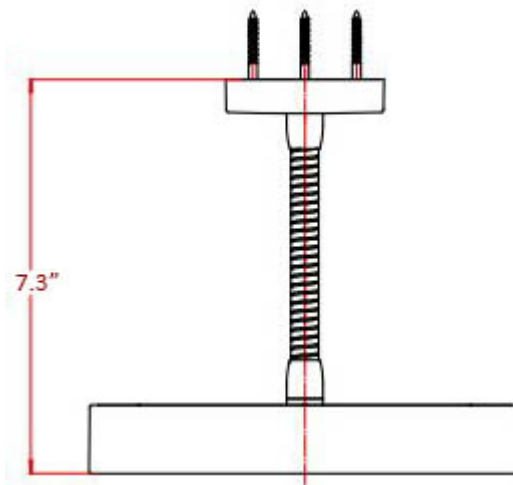

Imago 1095.001.14

Features

- Magnifying Makeup Mirror
- Polished Chrome Finish
- Solid Brass Base
- 7X Magnifying Glass, 3X on Reverse Side
- Flexible Arm, Rotates in All Directions

SKU# | Option:

- Imago 1095.001.14 | Polished Chrome

Finishes:

* WS Bath Collections reserves the right to revise dimensions or information on this sheet without notice

Collection Imago	Model Imago 1095.001.14	Dimensions Metric <i>1 inch = 2.54 cm</i> <i>1 inch = 25.4 mm</i>	 1051 Lea Drive - Collegeville, PA 19426 Tel. 215 513 9400 - Fax 610 831 0215 www.ws bathcollections.com - info@ws bathcollections.com
----------------------------	-------------------------------------	--	---

Product Specs Sheets

Collection
Imago

Model |
Imago 1095.001.14

Dimensions Metric
1 inch = 2.54 cm
1 inch = 25.4 mm

WS[®]
BATH
COLLECTIONS

1051 Lea Drive - Collegeville, PA 19426
Tel. 215 513 9400 - Fax 610 831 0215
www.ws bathcollections.com - info@ws bathcollections.com