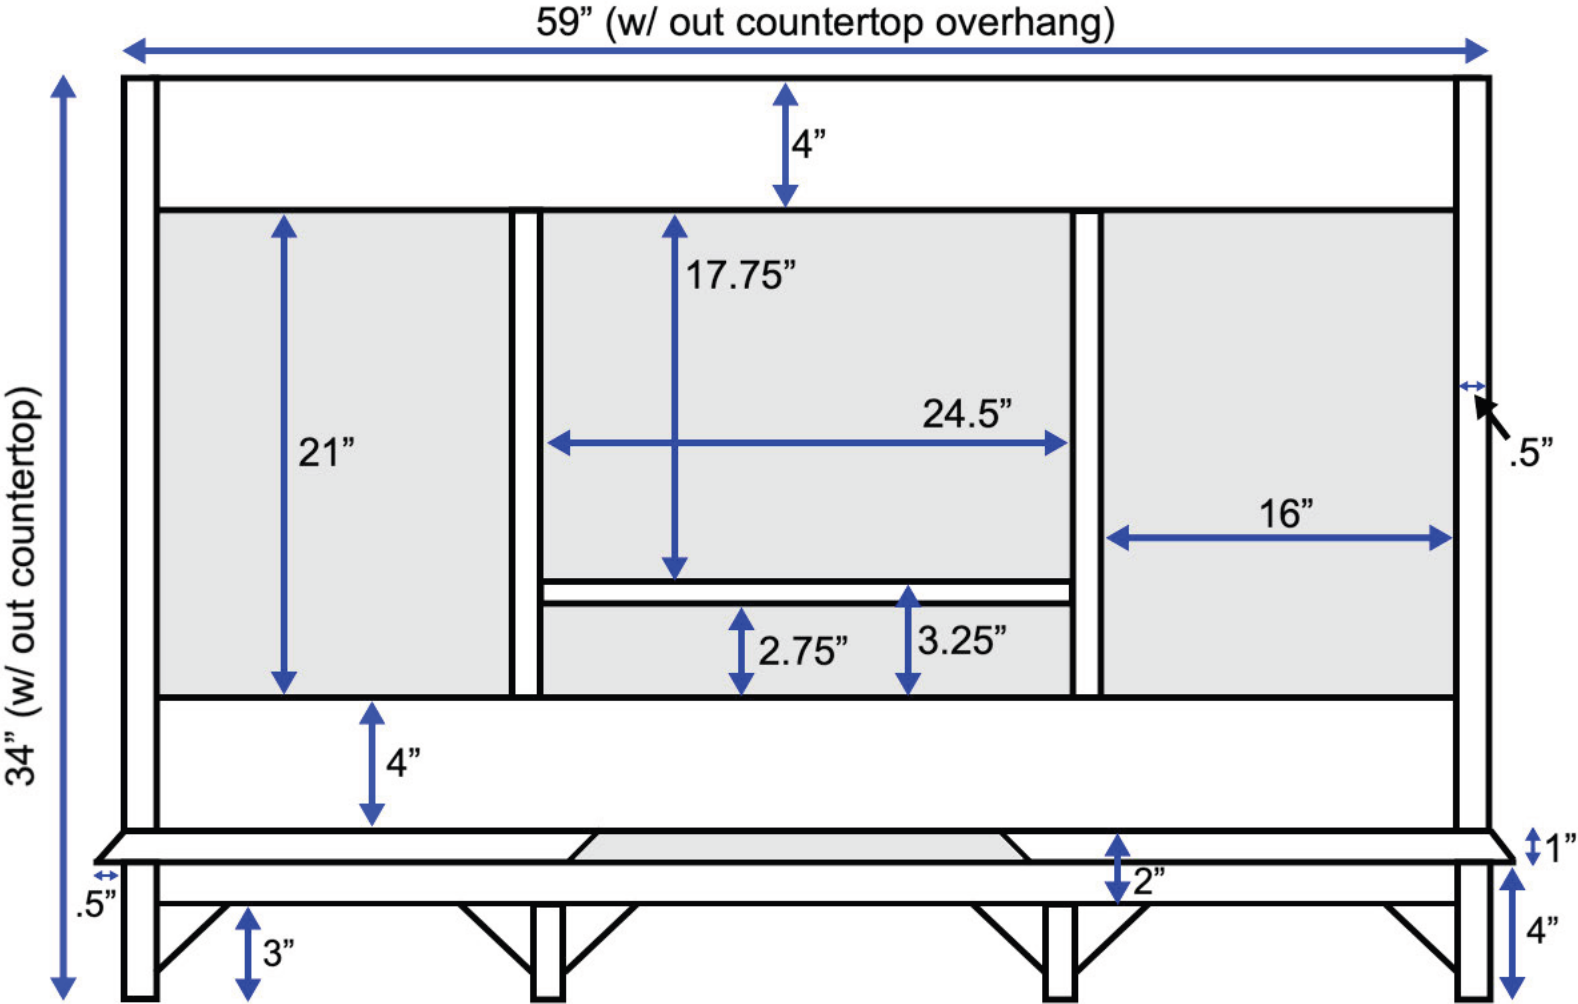

60-inch Single Bath Vanity (Back View)

All measurements are approximate and rounded to the nearest quarter inch.
Please allow for a slight margin of error.