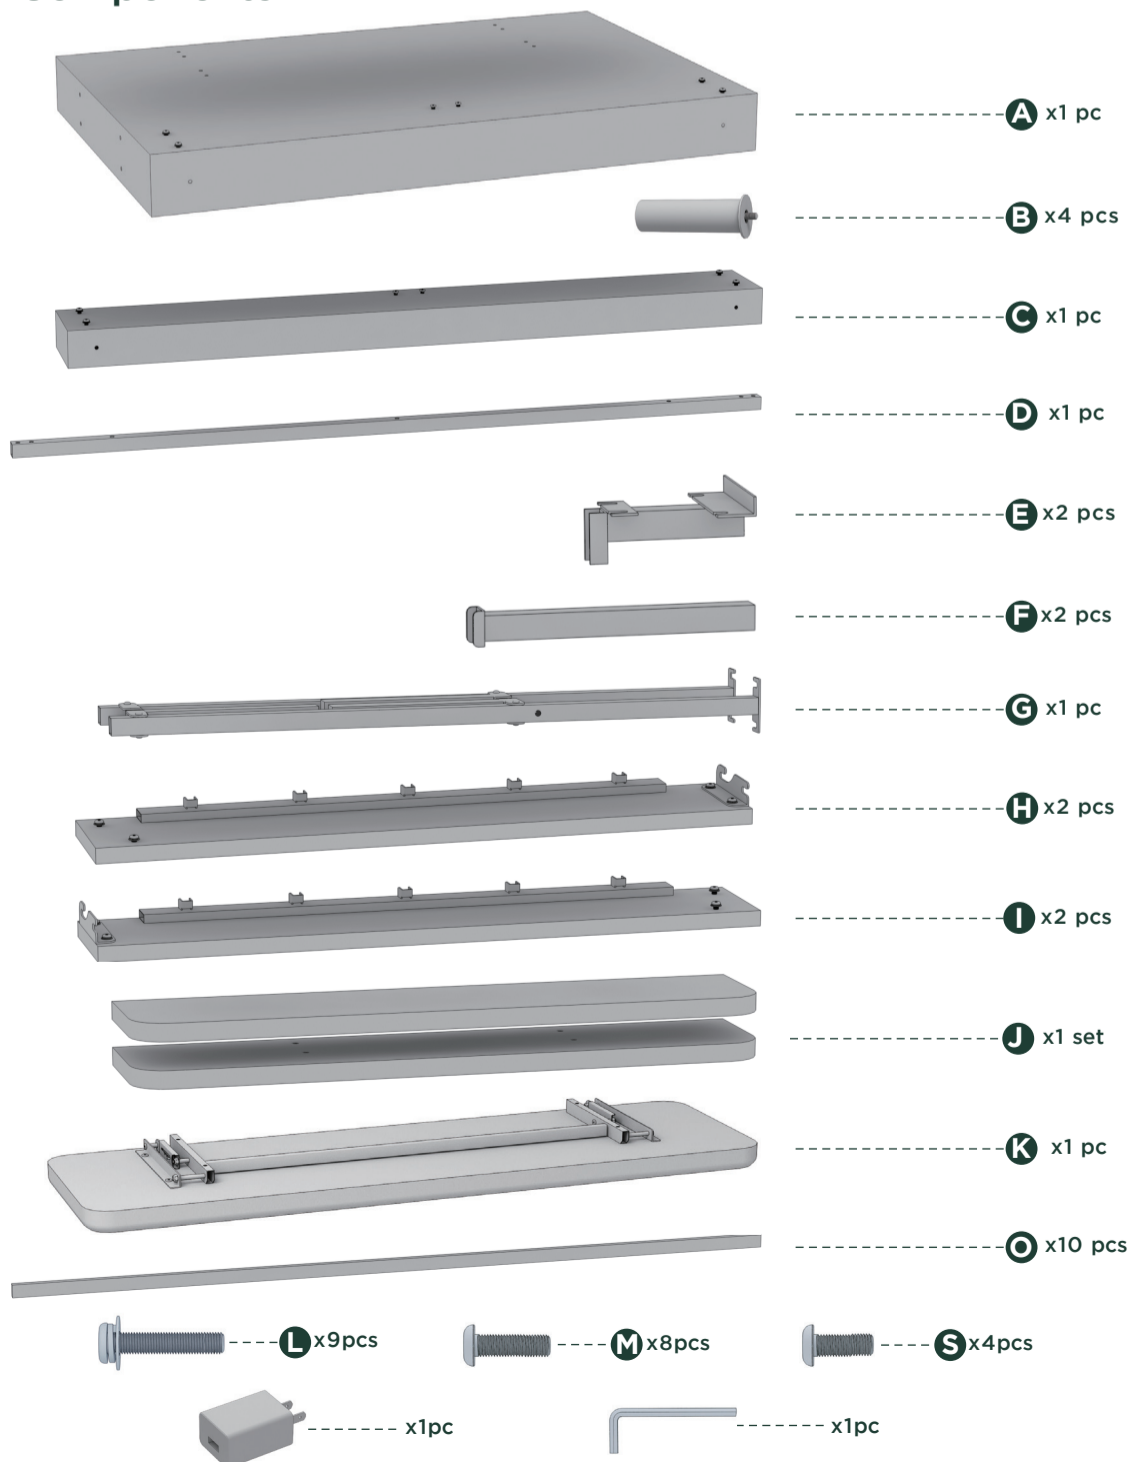

Easy as 1-2-3 Assembly Instruction

Numbers must Match for Secure Assembly

FPPTW-1

Components

Return Policy

ZINUS believes you will absolutely love your new addition to your home, but if for some reason you want to return the product, please contact us directly before you decide to return your product to the retailer. Our Customer Service organization can answer most concerns and can assist you with any questions you may have about your new product.

8

9

10

11

12

13

14

15

16

17

Adjust the tilt of your headboard using one of four convenient grooves behind the tufted cushions for optimal support.

18

To release the tilted headboard, lift it out of its groove and return it to its original position.