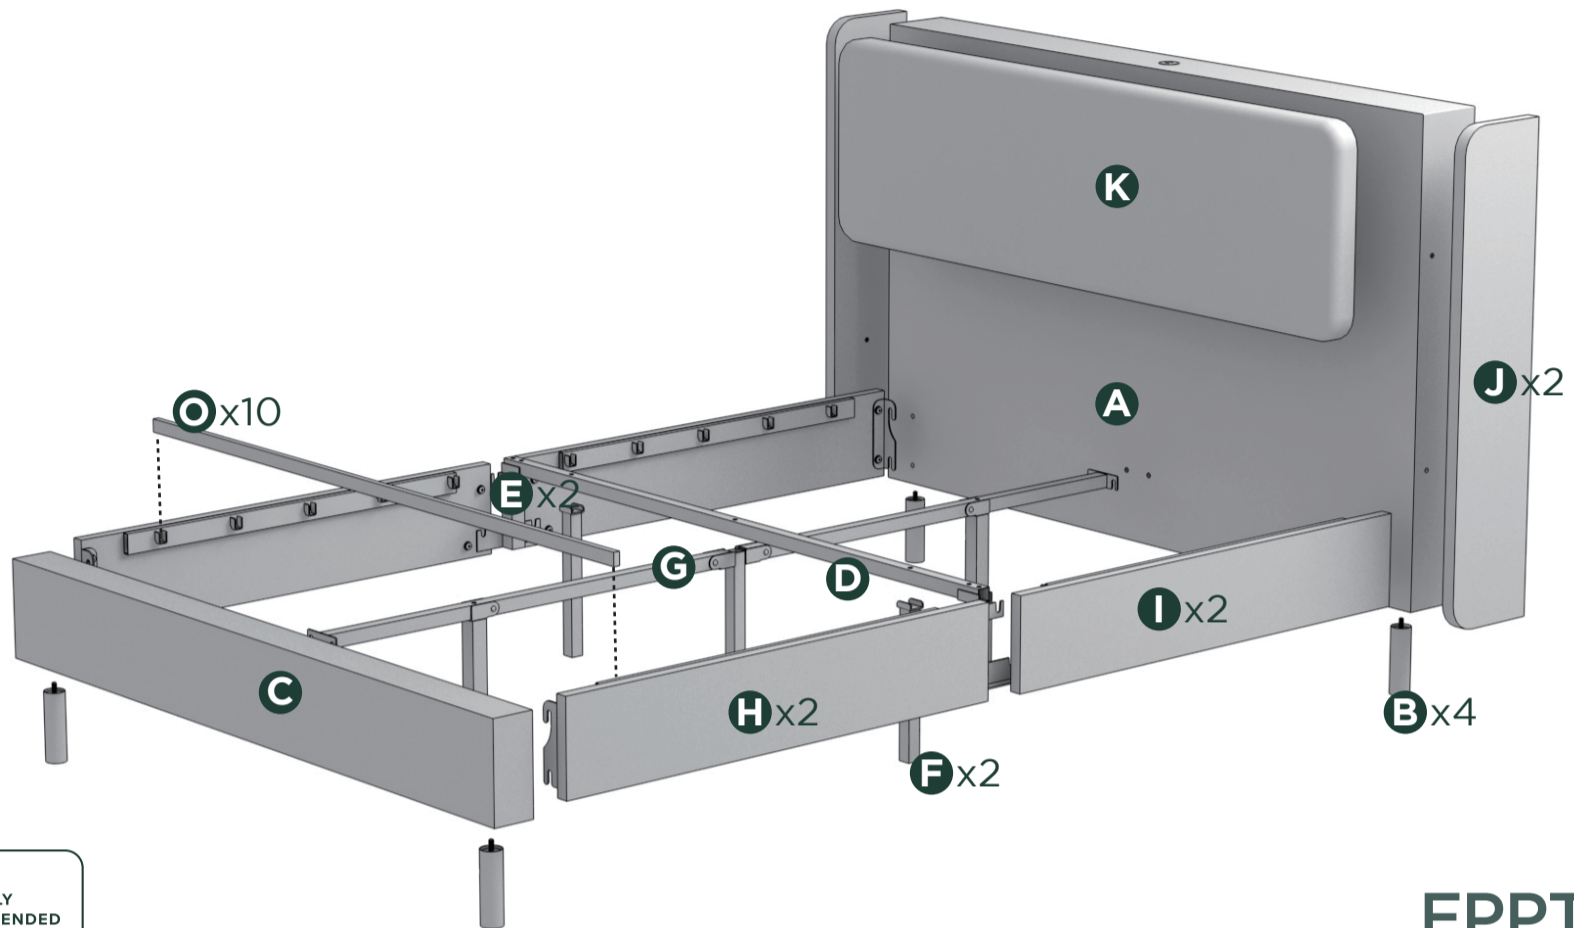

Easy as 1-2-3 Assembly Instruction

Numbers must Match for Secure Assembly

FPPTW-1

Components

Return Policy

ZINUS believes you will absolutely love your new addition to your home, but if for some reason you want to return the product, please contact us directly before you decide to return your product to the retailer. Our Customer Service organization can answer most concerns and can assist you with any questions you may have about your new product.

16

17

Adjust the tilt of your headboard using one of four convenient grooves behind the tufted cushions for optimal support.

18

To release the tilted headboard, lift it out of its groove and return it to its original position.