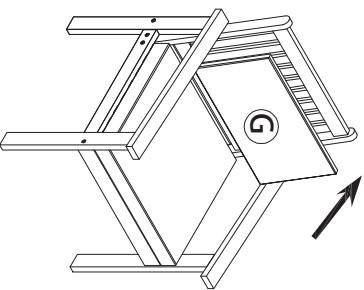

Coffee set (2 chairs+1table) with Cushion

ASSEMBLY INSTRUCTION

www.paylesshere.com

VCS-3625-Nature

WARNING

- Please read the instruction manual carefully before using it.
- Please assemble strictly in accordance with the instruction.
- Please double check to ensure that all parts of the package contents are intact.
- If any parts are missing, broken, damaged or worn, stop using these products until repairs are made and factory replacement parts are installed.

x6

6x35

x4

x1

Attention: After all the screws are put into the product, tighten them together

1	 8x55  8.5x18x2	x4	 A x 1	 B x 4
2	 8.5x18x2	x4		
3		x1		

Attention: After all the screws are put into the product, tighten them together