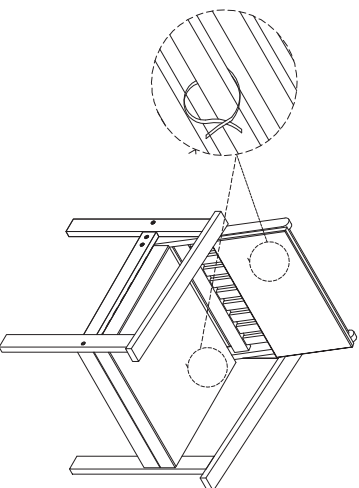

Coffee set (2 chairs+1table) with Cushion

ASSEMBLY INSTRUCTION

www.paylesshere.com

VCS-3625-Nature

WARNING

- Please read the instruction manual carefully before using it.
- Please assemble strictly in accordance with the instruction.
- Please double check to ensure that all parts of the package contents are intact.
- If any parts are missing, broken, damaged or worn, stop using these products until repairs are made and factory replacement parts are installed.

x6

6x35

x4

x1

Attention: After all the screws are put into the product, tighten them together

1	 8x55  8.5x18x2	x4	 A x 1	 B x 4
2	 8.5x18x2	x4		
3		x1		

Attention: After all the screws are put into the product, tighten them together