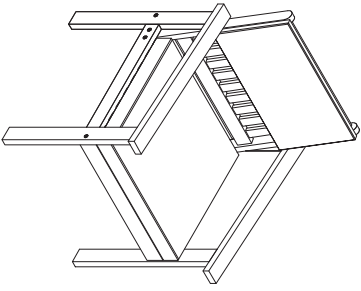

Coffee set (2 chairs+1table) with Cushion

ASSEMBLY INSTRUCTION

www.paylesshere.com

VCS-3625-Nature

WARNING

- Please read the instruction manual carefully before using it.
- Please assemble strictly in accordance with the instruction.
- Please double check to ensure that all parts of the package contents are intact.
- If any parts are missing, broken, damaged or worn, stop using these products until repairs are made and factory replacement parts are installed.

x6

6x35

x4

x1

Attention: After all the screws are put into the product, tighten them together

1	 8x55  8.5x18x2	x4	 A x 1	 B x 4
2	 8.5x18x2	x4		
3		x1		

Attention: After all the screws are put into the product, tighten them together