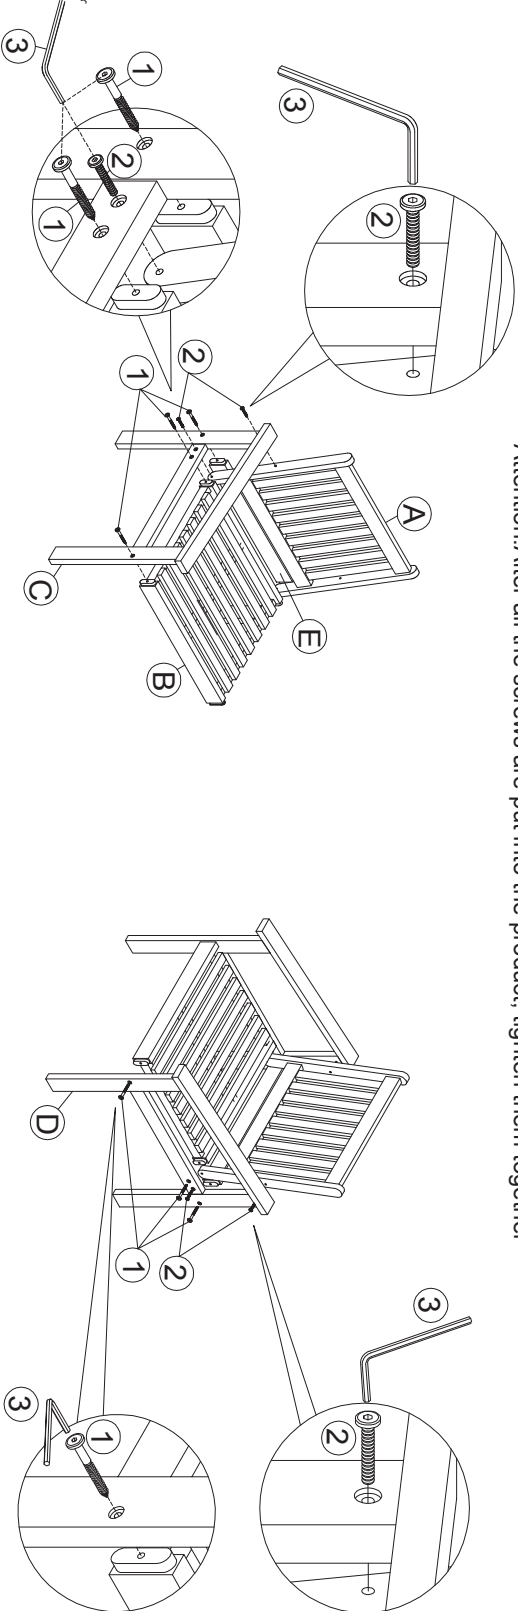

Coffee set (2 chairs+1table) with Cushion

ASSEMBLY INSTRUCTION

www.paylesshere.com

VCS-3625-Nature

WARNING

- Please read the instruction manual carefully before using it.
- Please assemble strictly in accordance with the instruction.
- Please double check to ensure that all parts of the package contents are intact.
- If any parts are missing, broken, damaged or worn, stop using these products until repairs are made and factory replacement parts are installed.

A) x 1

B) x 1

C) x 1

D) x 1

E) x 1

F) x 1

G) x 1

7x60

x6

6x35

x4

x1

Attention: After all the screws are put into the product, tighten them together

1	 8x55  8.5x18x2	x4	 A x 1	 B x 4
2	 8.5x18x2	x4		
3		x1		

Attention: After all the screws are put into the product, tighten them together