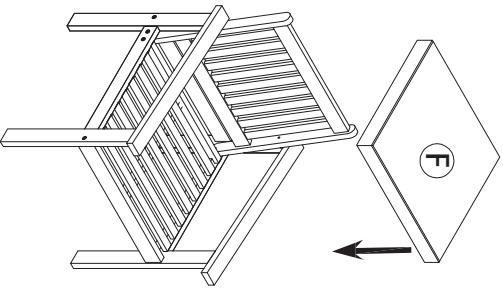

Coffee set (2 chairs+1table) with Cushion

ASSEMBLY INSTRUCTION

www.paylesshere.com

VCS-3625-Nature

WARNING

- Please read the instruction manual carefully before using it.
- Please assemble strictly in accordance with the instruction.
- Please double check to ensure that all parts of the package contents are intact.
- If any parts are missing, broken, damaged or worn, stop using these products until repairs are made and factory replacement parts are installed.

x6

6x35

x4

x1

Attention: After all the screws are put into the product, tighten them together

1	 8x55  8.5x18x2	x4	 A x 1	 B x 4
2	 8.5x18x2	x4		
3		x1		

Attention: After all the screws are put into the product, tighten them together