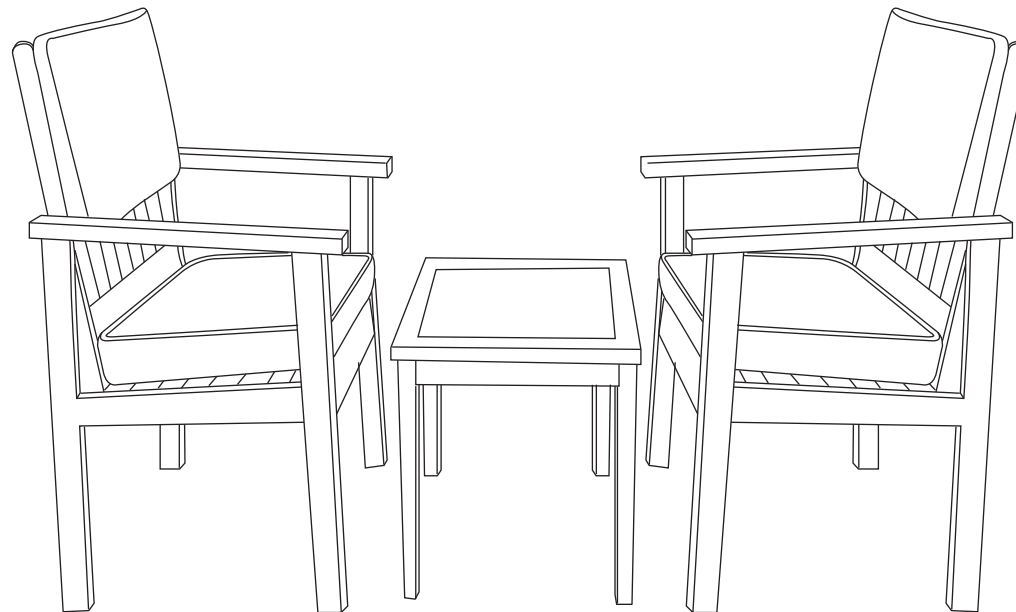

Coffee set (2 chairs+1table) with Cushion

ASSEMBLY INSTRUCTION

www.paylesshere.com

VCS-3625-Nature

WARNING

- Please read the instruction manual carefully before using it.
- Please assemble strictly in accordance with the instruction.
- Please double check to ensure that all parts of the package contents are intact.
- If any parts are missing, broken, damaged or worn, stop using these products until repairs are made and factory replacement parts are installed.

A) x 1

B) x 1

C) x 1

D) x 1

E) x 1

F) x 1

G) x 1

7x60