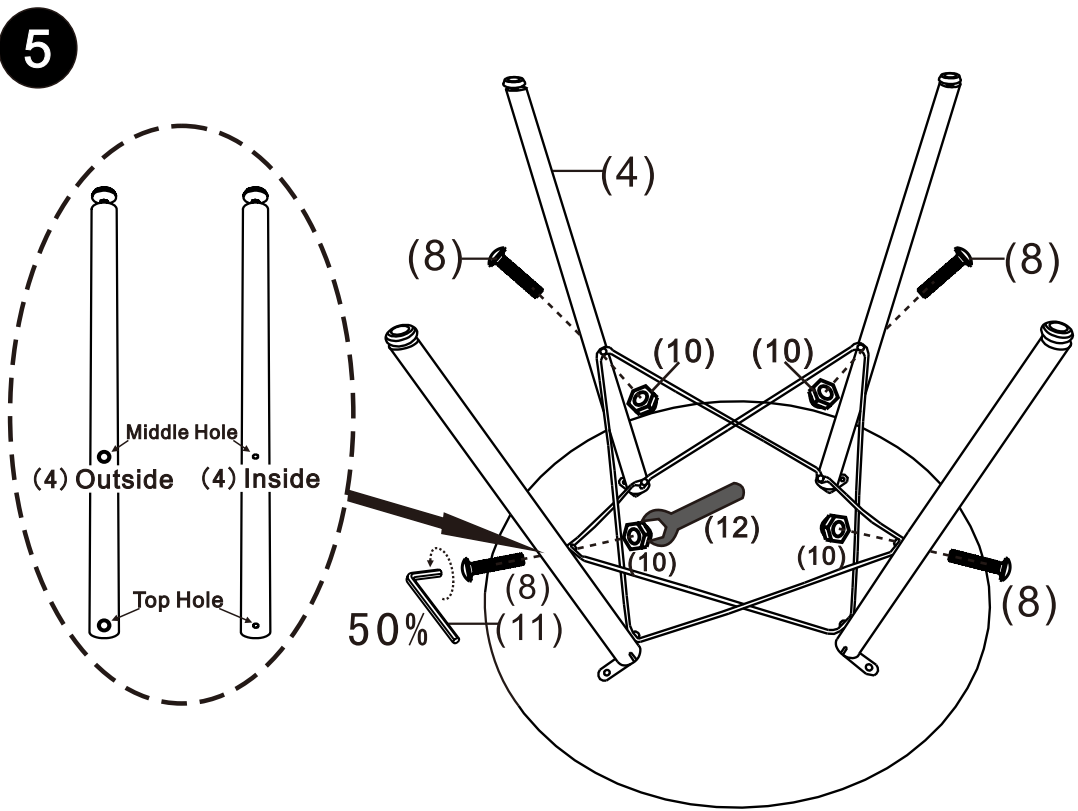

(2)

Short Side

Long Side

(1)

**Step 2:** Use screw(6) and flat washer(9) with allen wrench(11) to assemble metal bracket(2) to the bottom of table. Please make sure "Long Side" of metal bracket(2) to attach on the table bottom panel as shown.

**Attention:** 50% assembling for screws of this step only.

**3**

**Step 3:**Please put "X" metal cross(3) on the table panel(1) and make sure each leg of metal cross(3) are put with the right position & direction as shown.

**4**

**Step 4:**Insert wood leg(4) top end to the "Short Side" of metal bracket(2) and use screw(7) and nut(10) from the "Top Hole" of wood leg(4) with allen wrench(11) and open spanner(12) to fix the leg as shown.

**Attention:**Please make sure "Big Hole Side" of wood leg(4) keeps the same direction with the table panel outside and 50% assembling for screw of this step only.

**Step 5:** Use screw(8) and nut(10) from the "Middle Hole" of wood leg(4) with allen wrench(11) and open spanner(12) to assemble wood leg(4) and metal cross(3) together.