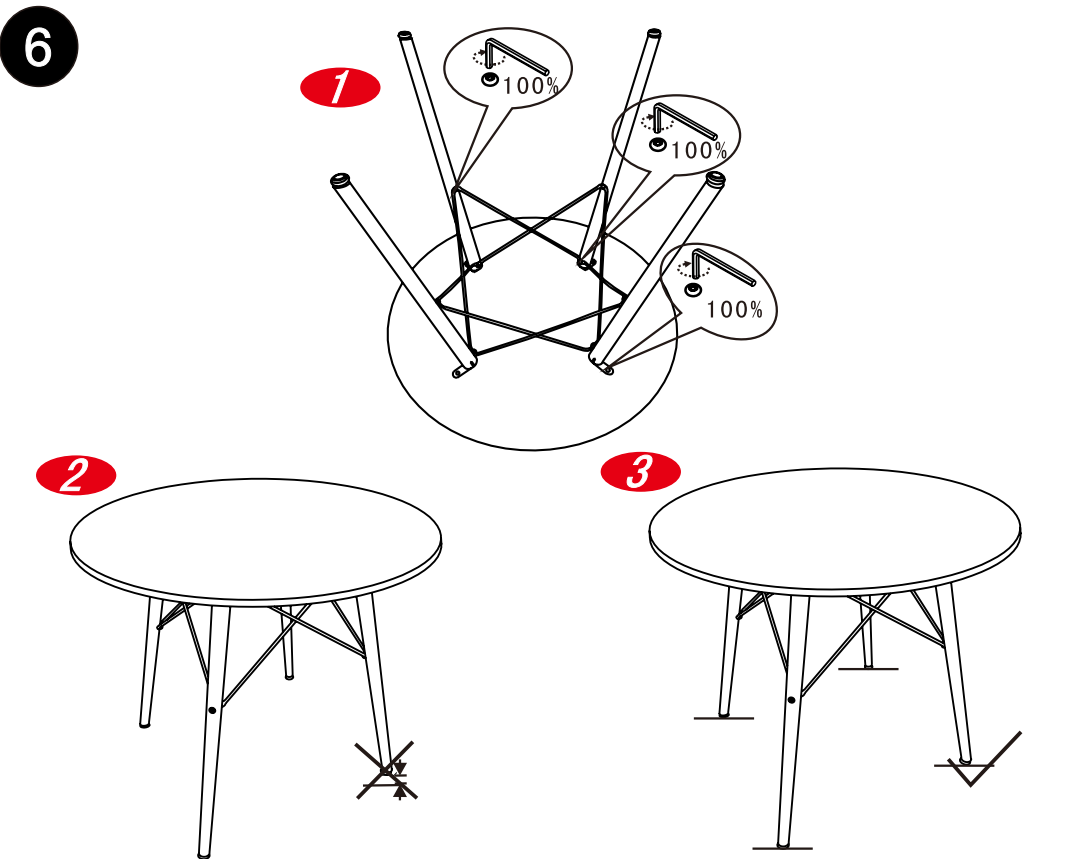

Step 6: Please 100% full tighten all screws(6)/(7)&(8) & nuts (10) of Step 2, Step 4 and Step 5 and then put the table on the floor as shown and adjust the chrome feet(5) to make sure all four legs are balanced.

Congratulations! Table Assembling Is Finished !