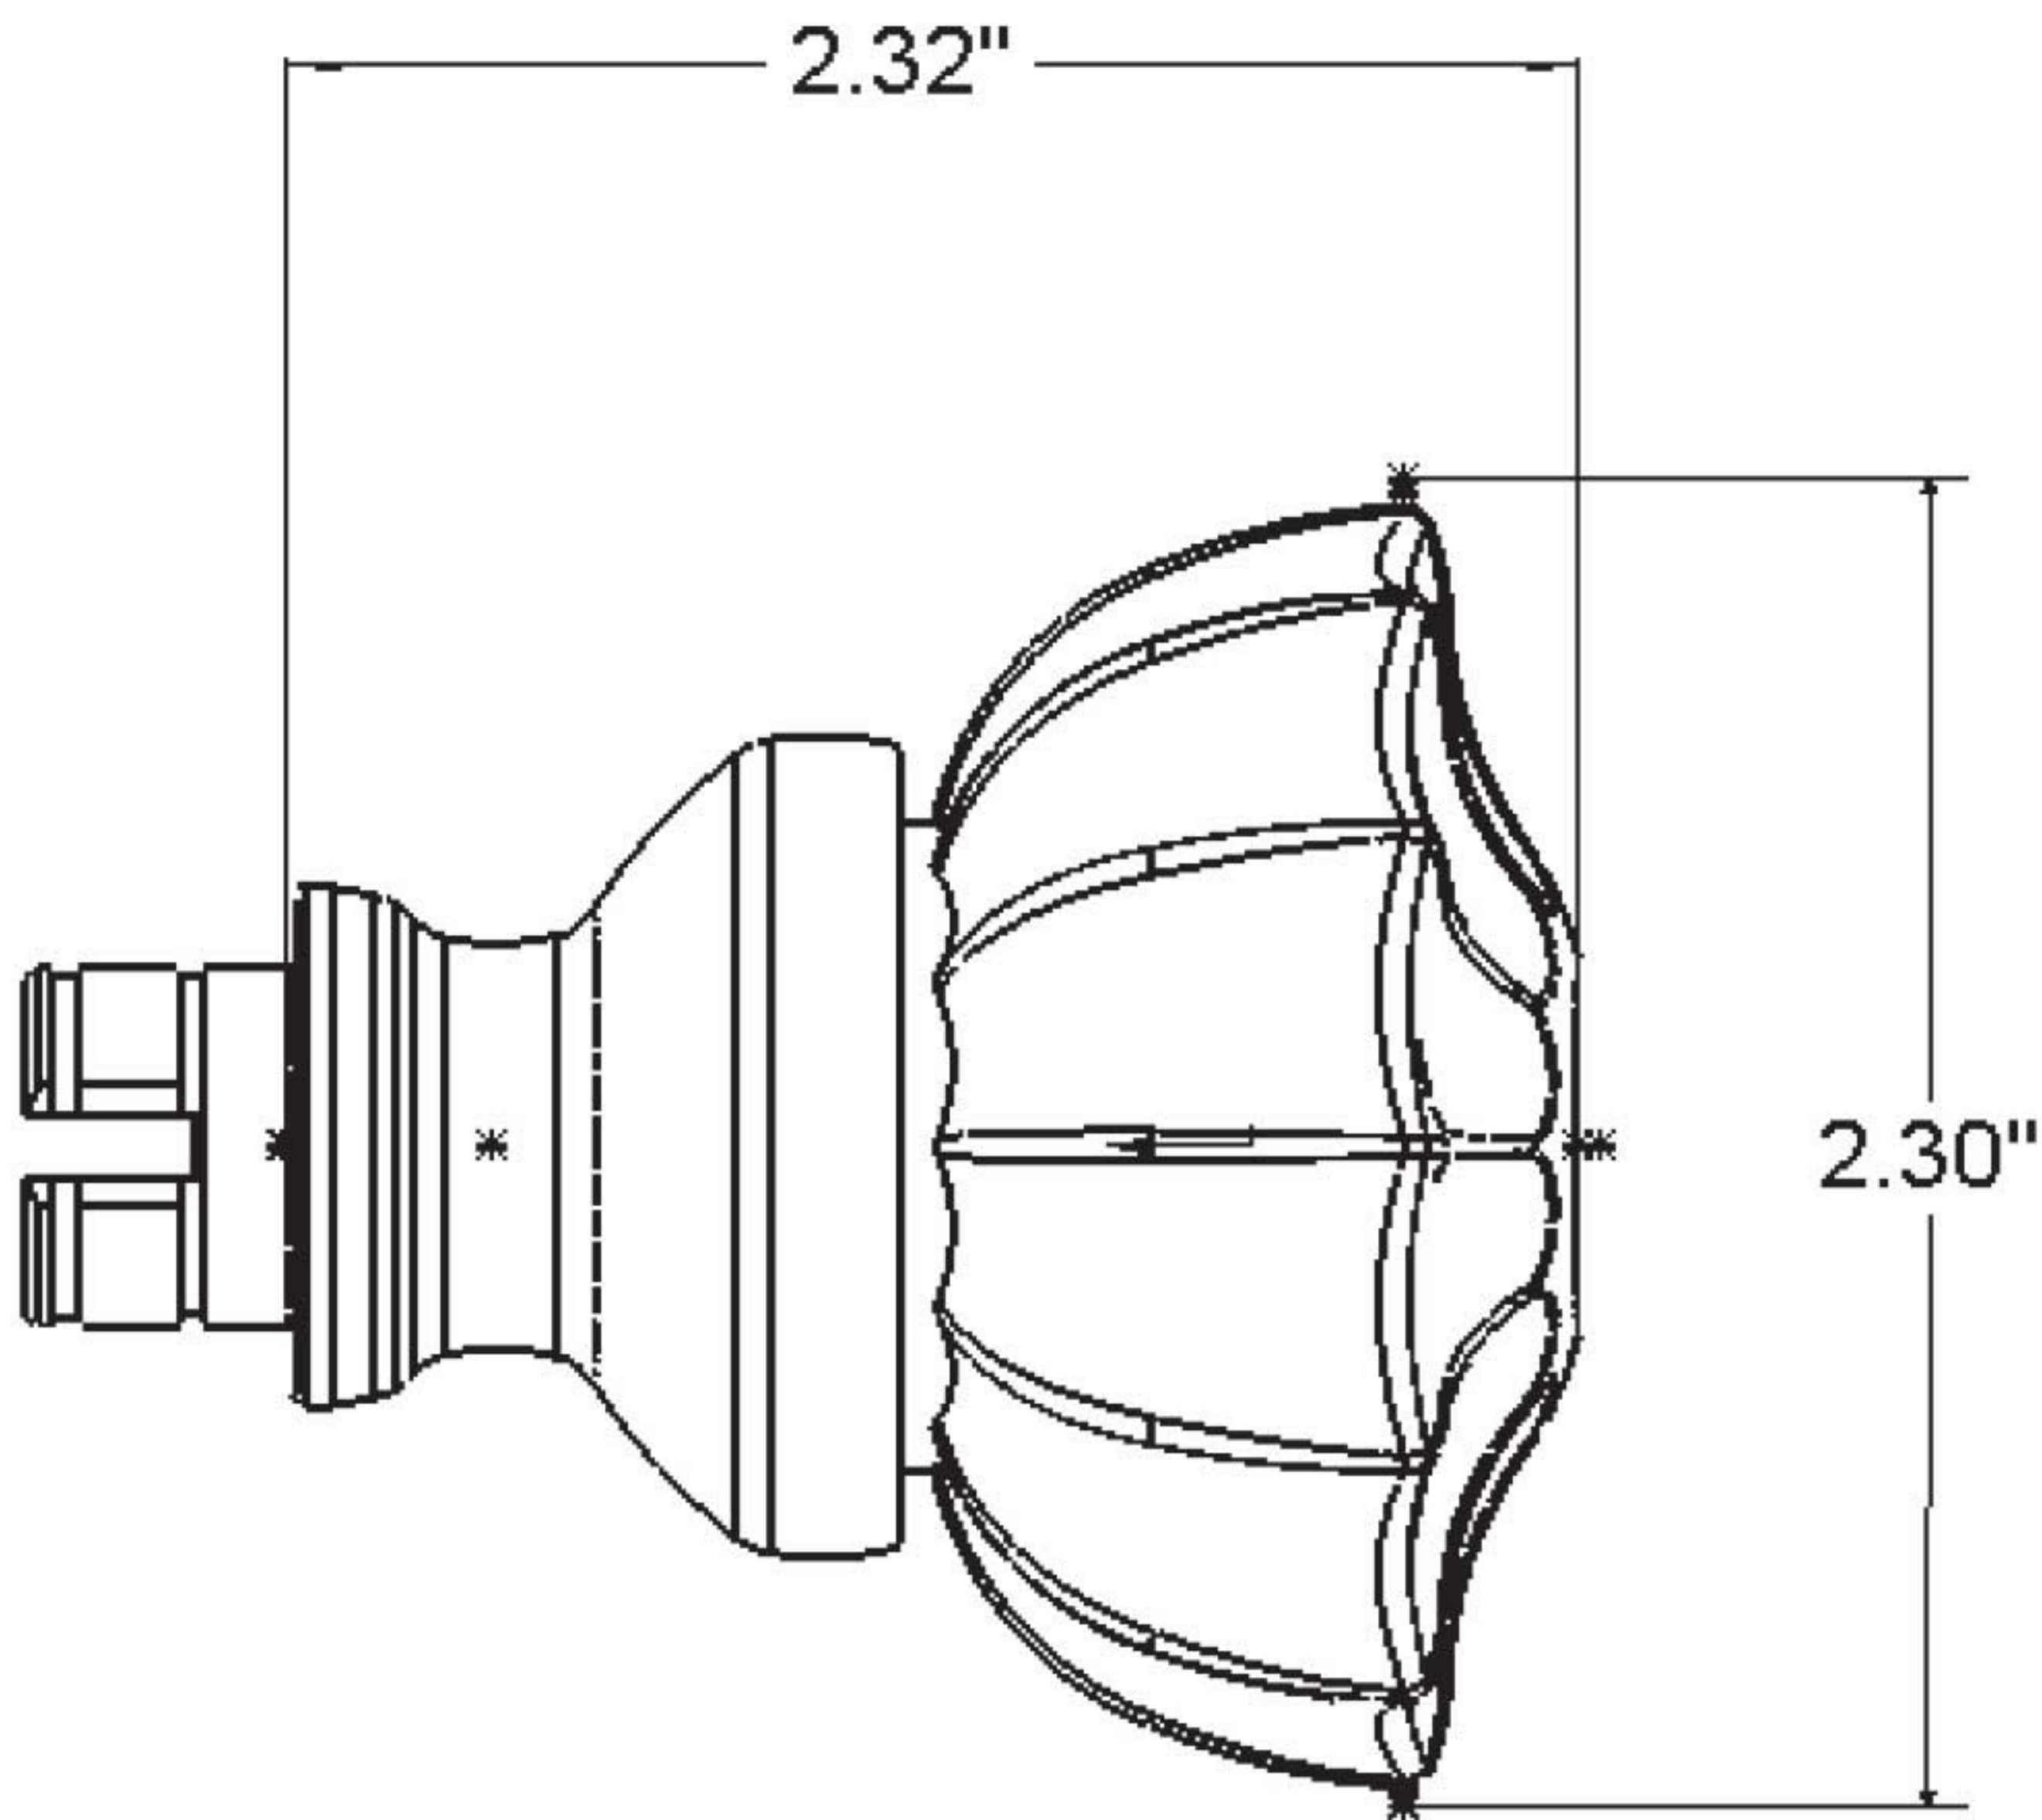

## Versailles Knob

- > Collection: Grandeur
- > Design code: VER
- > Material: 24% lead crystal

Versailles Knob shown in Timelass Bronze