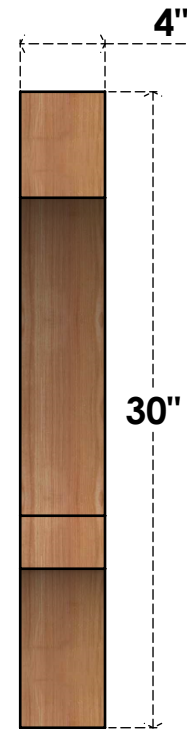

BRC04X30X30BOA00RWR

4"W X 30"D X 30"H BALBOA ROUGH SAWN BRACE, WESTERN RED CEDAR

SIDE

FRONT

EKENA MILLWORK
 2300 WEST MAIN ST.
 CLARKSVILLE, TX 75426
 TOLL FREE: 866-607-0453
 WWW.EKENAMILLWORK.COM

NOTES

1. INSTALLATION TO BE COMPLETED IN ACCORDANCE WITH MANUFACTURER'S SPECIFICATIONS.
2. DRAWING MAY NOT BE TO SCALE
3. THIS DRAWING IS INTENDED FOR DESIGN AND PLANNING PURPOSES ONLY.
4. ALL INFORMATION CONTAINED HEREIN WAS CURRENT AT THE TIME OF DEVELOPMENT BUT MUST BE REVIEWED AND APPROVED BY THE PRODUCT MANUFACTURER TO BE CONSIDERED ACCURATE.
5. PRODUCTS ARE NOT KILN DRIED. THIS ITEM IS UNIQUE AND WILL CONTAIN THE NATURAL VARIATIONS THAT THE WOOD SPECIES OFFERS. THIS MAY RESULT IN VARIATIONS UP TO 1/4"