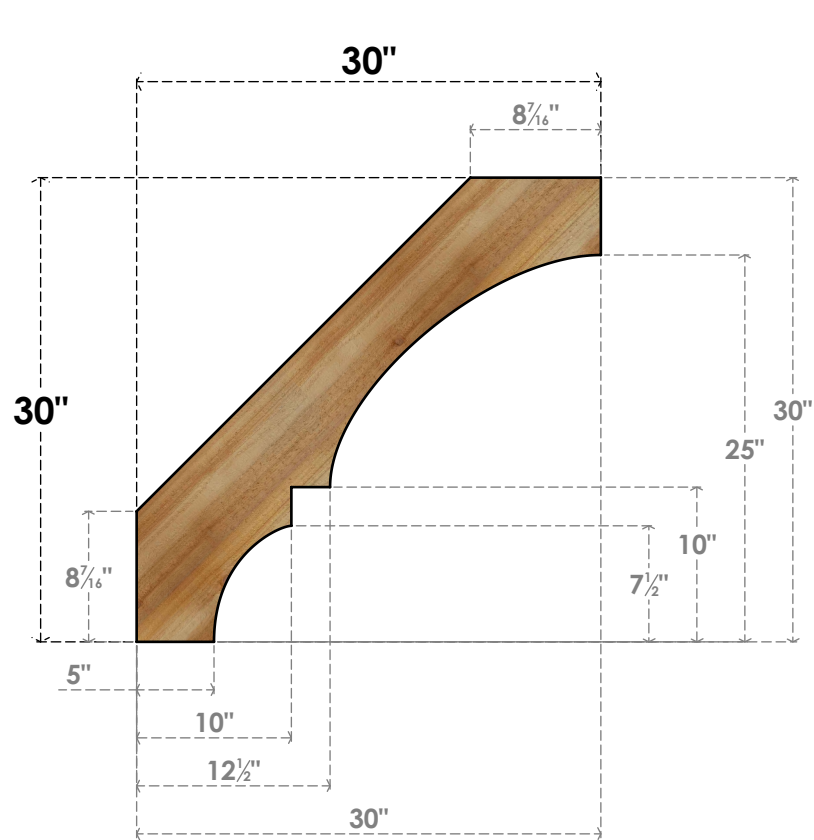

BRC04X30X30BOA00RWR

4"W X 30"D X 30"H BALBOA ROUGH SAWN BRACE, WESTERN RED CEDAR

SIDE

FRONT

EKENA MILLWORK
 2300 WEST MAIN ST.
 CLARKSVILLE, TX 75426
 TOLL FREE: 866-607-0453
 WWW.EKENAMILLWORK.COM

NOTES

1. INSTALLATION TO BE COMPLETED IN ACCORDANCE WITH MANUFACTURER'S SPECIFICATIONS.
2. DRAWING MAY NOT BE TO SCALE
3. THIS DRAWING IS INTENDED FOR DESIGN AND PLANNING PURPOSES ONLY.
4. ALL INFORMATION CONTAINED HEREIN WAS CURRENT AT THE TIME OF DEVELOPMENT BUT MUST BE REVIEWED AND APPROVED BY THE PRODUCT MANUFACTURER TO BE CONSIDERED ACCURATE.
5. PRODUCTS ARE NOT KILN DRIED. THIS ITEM IS UNIQUE AND WILL CONTAIN THE NATURAL VARIATIONS THAT THE WOOD SPECIES OFFERS. THIS MAY RESULT IN VARIATIONS UP TO 1/4"