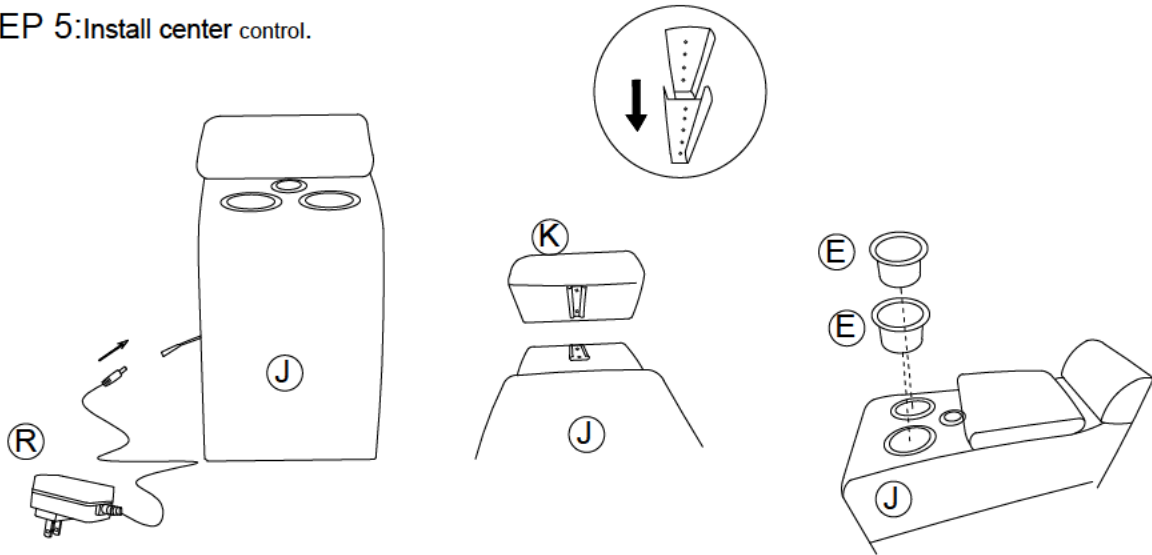

## STEP1: Remove the following parts from inside and bottom of the sofa body.

STEP 2: Install 28 legs at the bottom of the sofa.

STEP 3: Install seats.

STEP 4: Install backrest and arm.

Please install the backrest and armrests in the order shown in the picture, otherwise the installation will be unsuccessful

**STEP 5: Install center control.**

**Step 6: (Removal of compression bags)**

**72h**

**TIPS:**

1. Please do not open the compressed packages until your sofa frame is completely assembled.
2. Compressed Back cushions and Seat cushions need to be fully fulfilled within 72 hours for your perfect use.
3. Please keep children away from plastic bags or any small pieces of stuff.