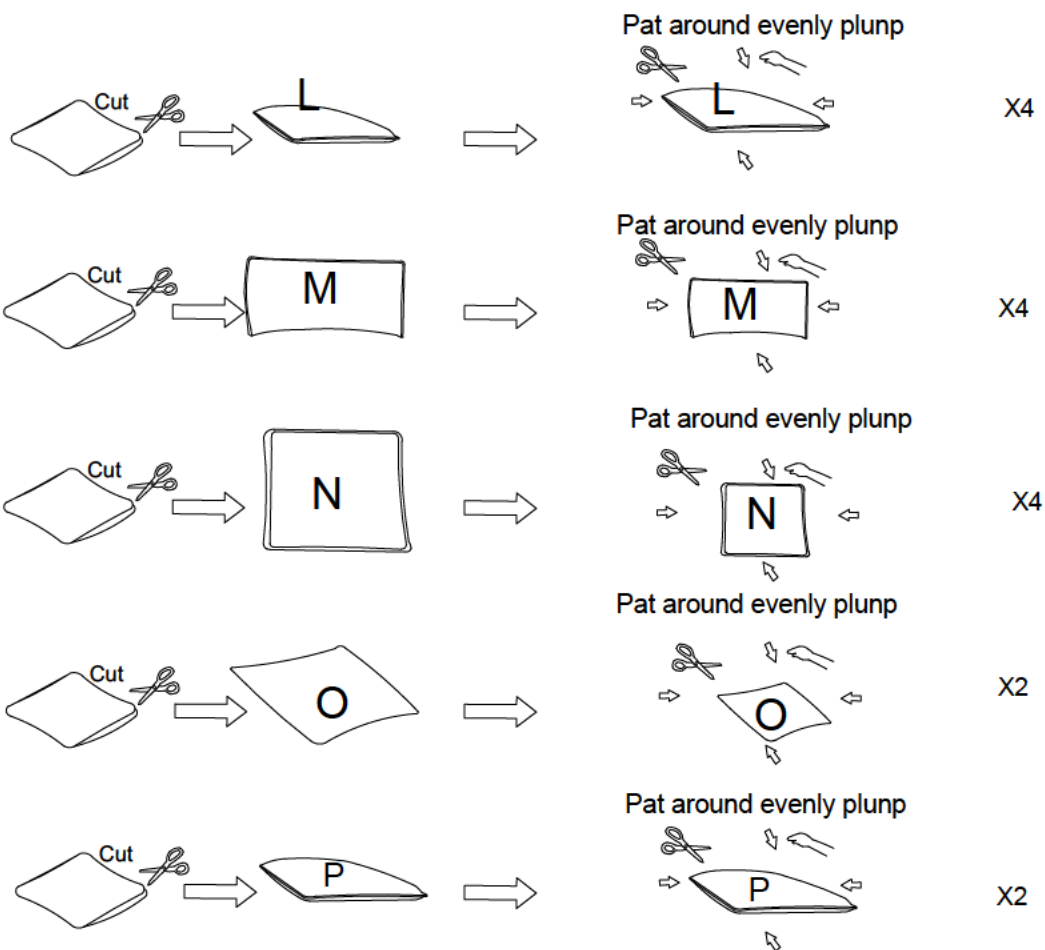

Step 6: (Removal of compression bags)

72h

TIPS:

1. Please do not open the compressed packages until your sofa frame is completely assembled.
2. Compressed Back cushions and Seat cushions need to be fully fulfilled within 72 hours for your perfect use.
3. Please keep children away from plastic bags or any small pieces of stuff.