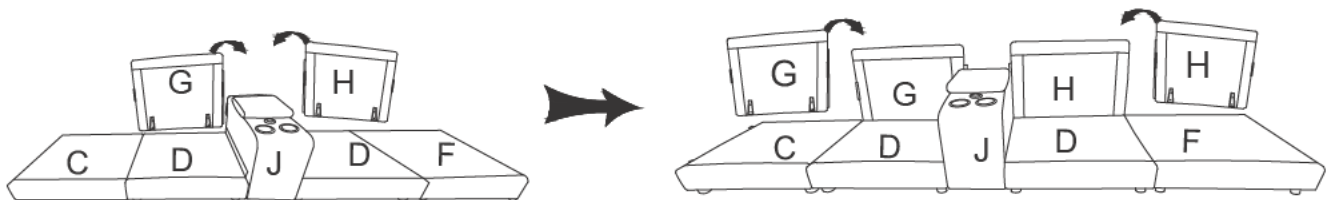

# PART LIST & HARDWARE LIST

|  |  |   |  |  |
|--|--|---|--|--|
| Right Armrest<br><br><b>A X1</b>        | Left Armrest<br><br><b>B X1</b>   | Right side seat<br><br><b>C X1</b> | Right middle seat<br><br><b>D X2</b> | Cup holder<br><br><b>E X2</b> |
| Left side seat<br><br><b>F X1</b>       | Right backrest<br><br><b>G X2</b> | Left backrest<br><br><b>H X2</b>   | Stool seat<br><br><b>I X2</b>        | CC<br><br><b>J X1</b>         |
| CC<br><br><b>K X1</b>                   | Seat cushion<br><br><b>L X4</b>   | Back Cushion<br><br><b>M X4</b>    | Pillow<br><br><b>N X4</b>            | Handbag<br><br><b>O X2</b>    |
| Stool Seat cushion<br><br><b>P X2</b> | Leg<br><br><b>Q X28</b>         | Power cord<br><br><b>R X1</b>     |  |  |

## STEP1: Remove the following parts from inside and bottom of the sofa body.

STEP 2: Install 28 legs at the bottom of the sofa.

STEP 3: Install seats.

STEP 4: Install backrest and arm.

Please install the backrest and armrests in the order shown in the picture, otherwise the installation will be unsuccessful