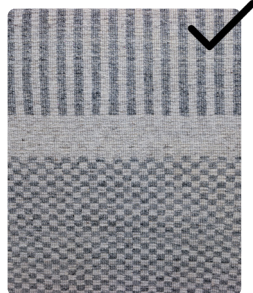

PRODUCT DETAILS

Catalog Code: MERAKI 01 - GRAP - GRAPHITE STONE
Construction: Hand Woven
Weight: 2400g | **Pile Height:** Flatweave
Composition: 60% Viscose + 20% Cotton + 20% Wool
Origin: India

Sizes

CARE INSTRUCTIONS

View More Details

AVAILABLE COLORS

IVOR - IVORY TAUPE

GRAP - GRAPHITE STONE

SIGR - SILVER GREY

SICH - SILVER CHARCOAL

BLNT - BLACK NATURAL

GRAP - GRAPHITE STONE