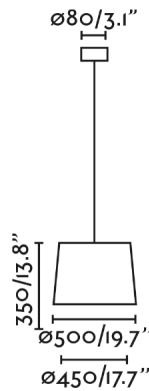

General characteristics

Fixation	Ceiling
voltage	120V
Hertz	60Hz
Cable length	0.02 ft
Max. Power	15W

Material

Body/Structure	Steel
Diffuser	Papyrus
Screen	Textile

Finish

Body/Structure	Matt Black
Screen	Green
Location	Dry locations only
US Certification	Fijas cETLus