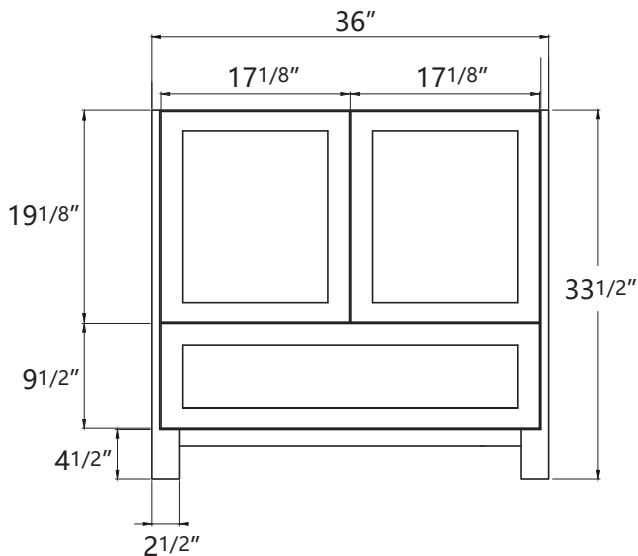

DIMENSION DETAILS

BATHROOM VANITY

PRODUCT
INSTRUCTION
VIDEO

Size 36"

COUNTERTOP SIZE

Top View

Front View

Side View

VANITY SIZE

Front View

Side View