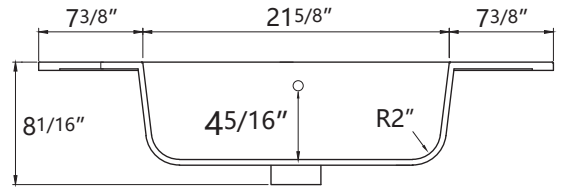

DIMENSION DETAILS

BATHROOM VANITY

PRODUCT
INSTRUCTION
VIDEO

Size 36"

COUNTERTOP SIZE

Top View

Front View

Side View

VANITY SIZE

Front View

Side View