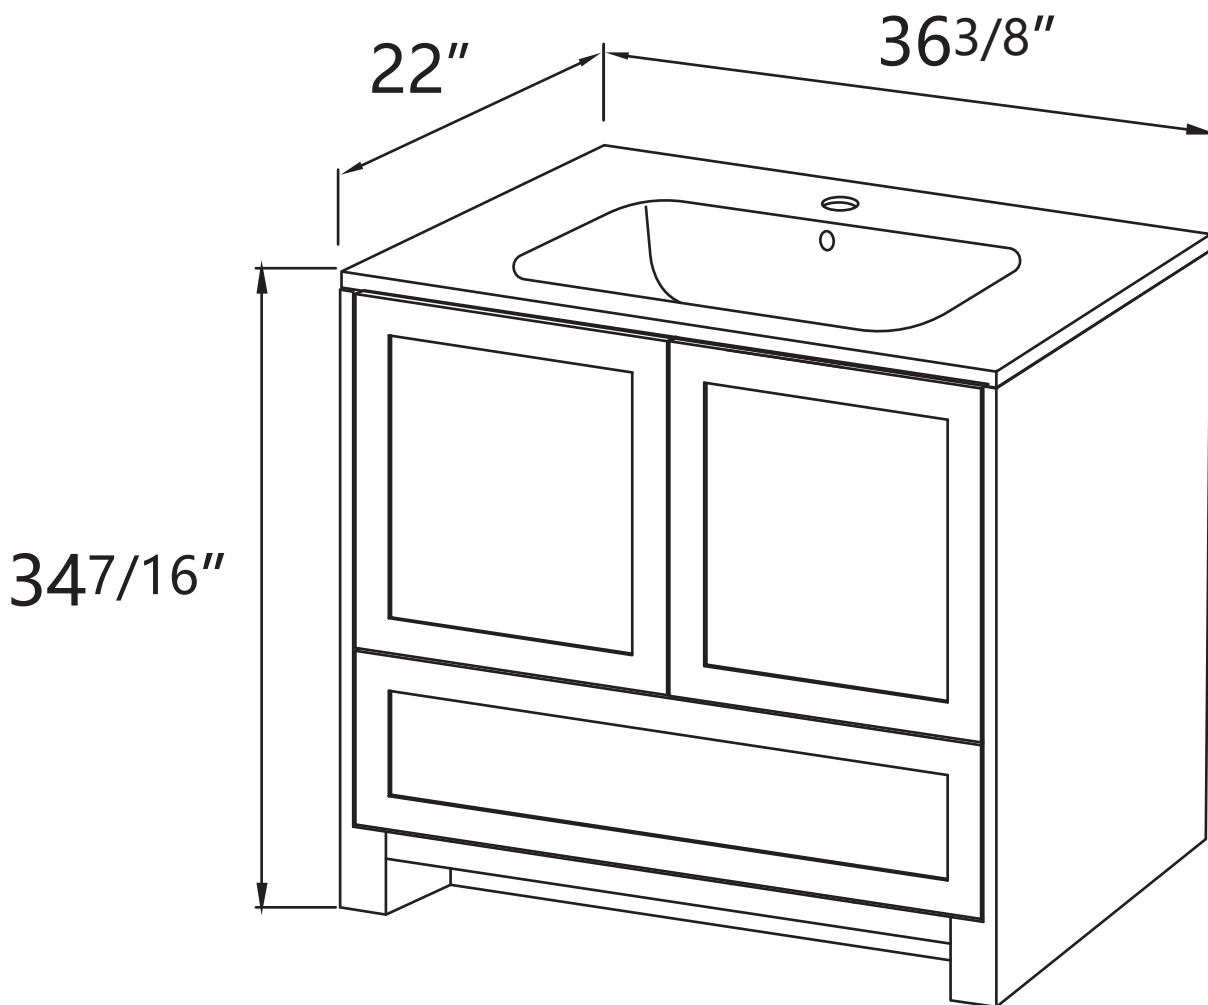

DIMENSION DETAILS

BATHROOM VANITY

PRODUCT
INSTRUCTION
VIDEO

Size 36"

COUNTERTOP SIZE

Top View

Front View

Side View

VANITY SIZE

Front View

Side View