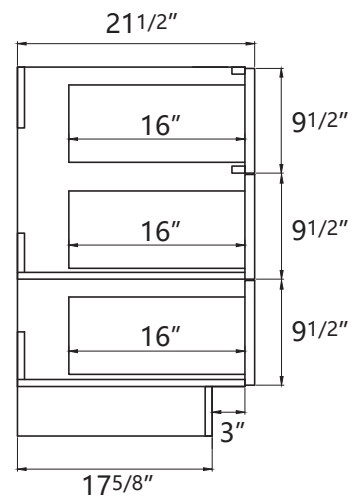

DIMENSION DETAILS

BATHROOM VANITY

PRODUCT
INSTRUCTION
VIDEO

Size 36"

COUNTERTOP SIZE

Top View

Front View

Side View

VANITY SIZE

Front View

Side View