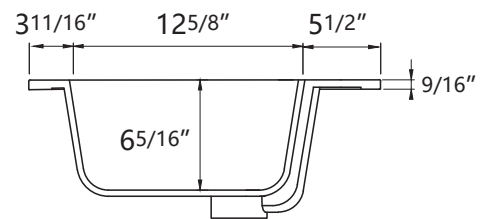

DIMENSION DETAILS

BATHROOM VANITY

PRODUCT
INSTRUCTION
VIDEO

Size 36"

COUNTERTOP SIZE

Top View

Front View

Side View

VANITY SIZE

Front View

Side View