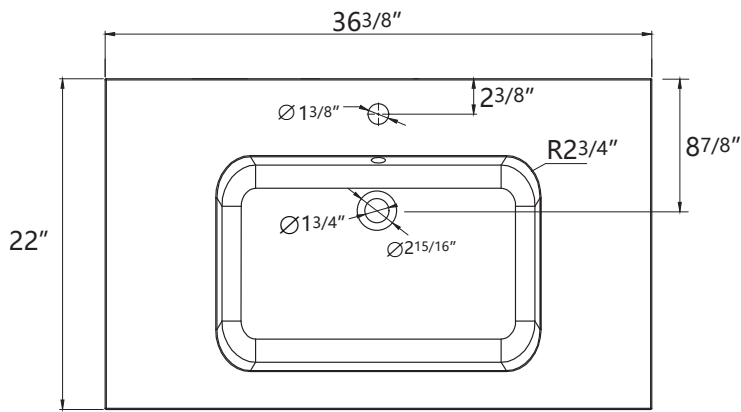

DIMENSION DETAILS

BATHROOM VANITY

PRODUCT
INSTRUCTION
VIDEO

Size 36"

COUNTERTOP SIZE

Top View

Front View

Side View

VANITY SIZE

Front View

Side View