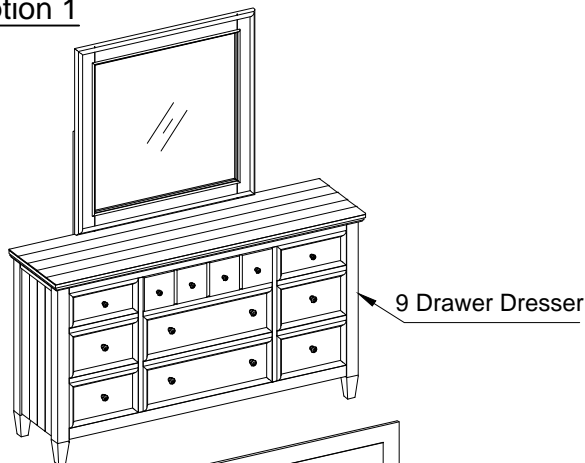

LIBERTY FURNITURE

ASSEMBLY INSTRUCTION

DESCRIPTION : LANDSCAPE MIRROR /
9 DRAWER DRESSER /
2 DOOR 6 DRAWER DRESSER

Thank you for purchasing this quality product. Be sure to check all packing material carefully for small Hardware which may have come loose inside the carton during shipment. Identify and count all Hardware and compare with the Hardware List Below.

Parts List		
No.	Description	Qty.
①	Landscape Mirror	1 Pc
②	Mirror Support	2 Pcs
③	Dresser	1 Pc
④	2 Door 6 Drawer Dresser	1 Pc

Assembly Hardware Pack			
⑤			
No.	Description	Hardware	Qty.
(A)	JCBC Screw Ø1/4" x 35mm		8 Pcs
(B)	Spring Washer Ø1/4"		8 Pcs
(C)	Flat Washer Ø1/4" x 19mm x 2mm		8 Pcs
(D)	Allen Key M4		1 Pc

Option 1