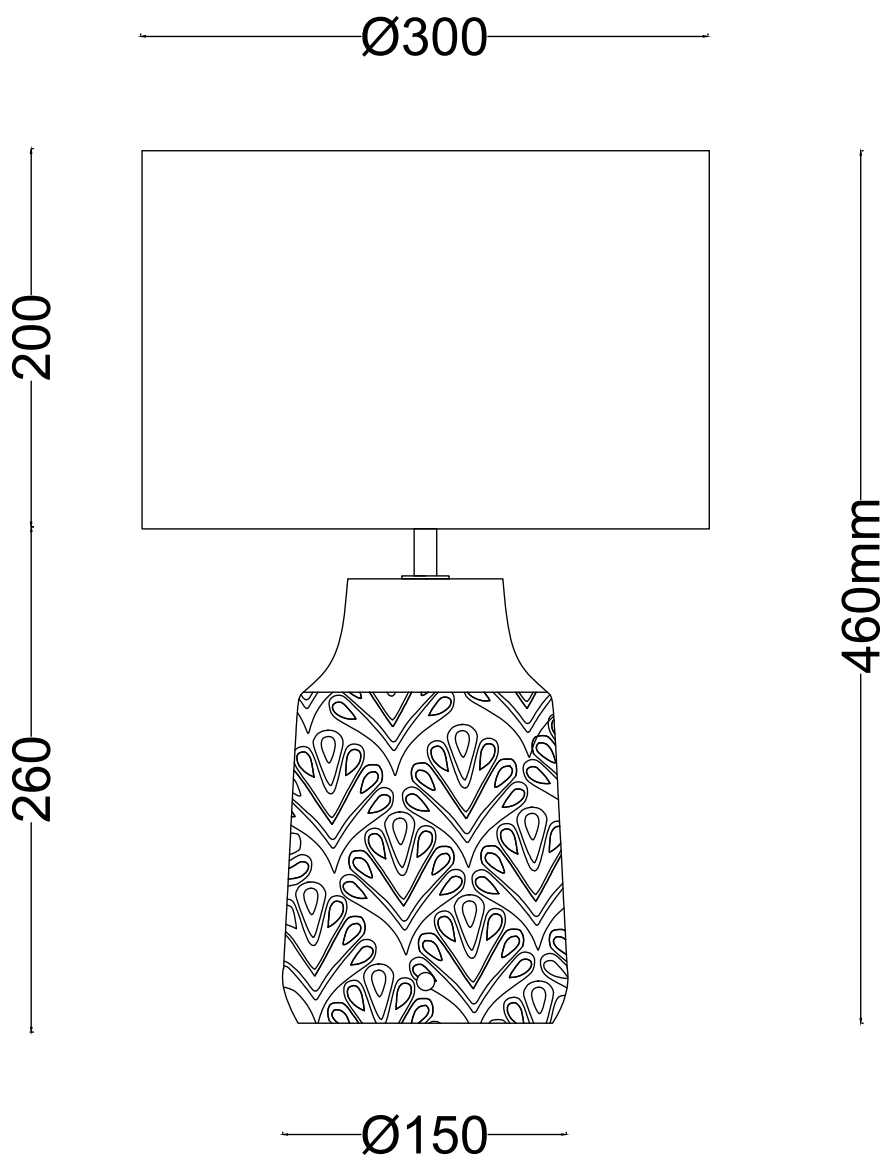

CERTIFICATION

CONTACT