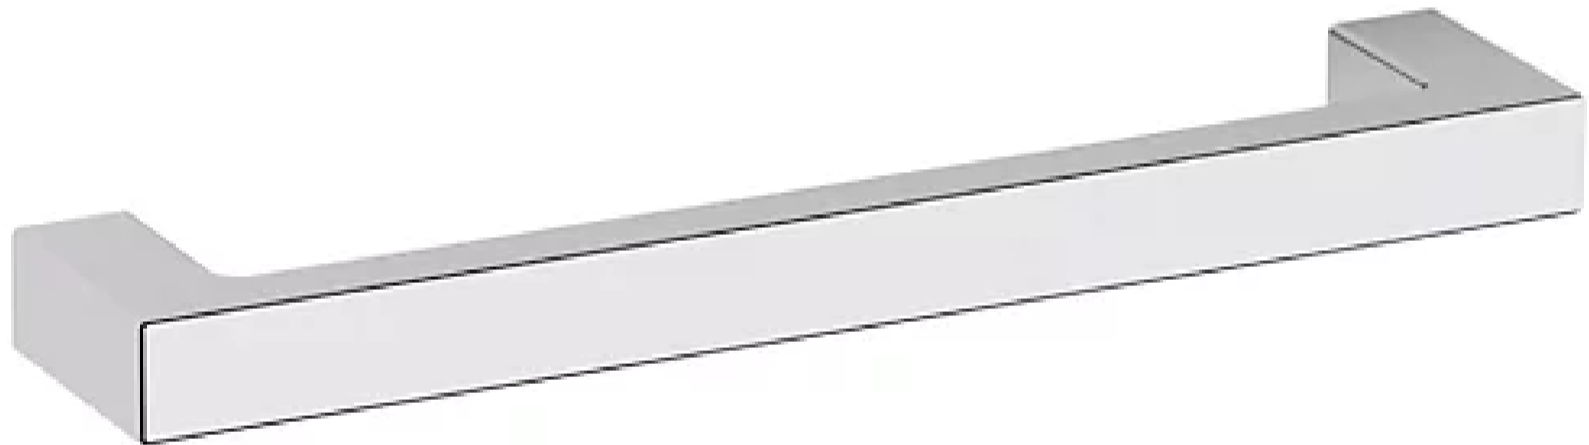

# 4407 CONTEMPORARY PULL 6" CTC

## SPECIFICATIONS

STYLE

Contemporary

## Key Features

- ✓ This family is available in a knob, and 4", 6", 12", and 18" Pull
- ✓ Solid brass construction, feeling the difference in quality in every piece of cabinet hardware.
- ✓ Polished Chrome is plated to create a mirror smooth finish which adds authenticity to modern designs.
- ✓ Mounting Hardware included