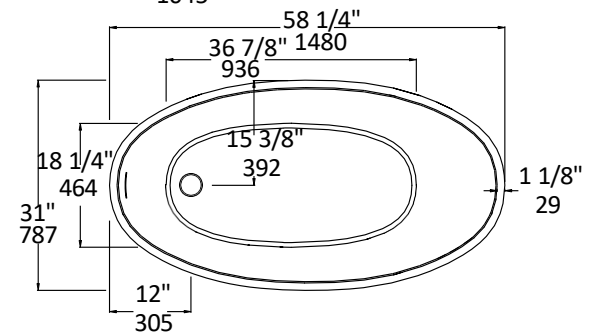

Specifications:

Installation:	Freestanding
Exterior Dimensions:	58 1/4" w x 31" d x 28 1/4" h
Material:	Acrylic
Water capacity	62 gal.
Net Weight:	88 lbs.
Overflow:	Yes
Finishes:	001 - Luster white
Freight:	Class 4

Features:

- Includes click-clack drain assembly in white finish
- Luster white acrylic soaking bathtub with overflow
- 4-5mm fiberglass structure coated in 4mm double coat acrylic
- Max weight capacity 661 lbs (300 kgs)

Codes + Standards:

- Meets or exceeds applicable national codes and standards

Recommended Items:

- Furniture
 - OVALE #5111 - Bathroom stool in solid surface
- Trap connections
 - TBSH90 - L-shaped 90 degree brass tub shoe
 - TBSH180 - Straight down 180 degree brass tub shoe

TBSH90

TBSH180

LACAVA reserves the right to revise any dimension or information on this sheet without notice. Dimensions are nominal and may vary within an industry accepted tolerance of 1/4". Drawings provided herein are meant to give the user an idea of the product and are not made to scale. Revised: 1/19/26