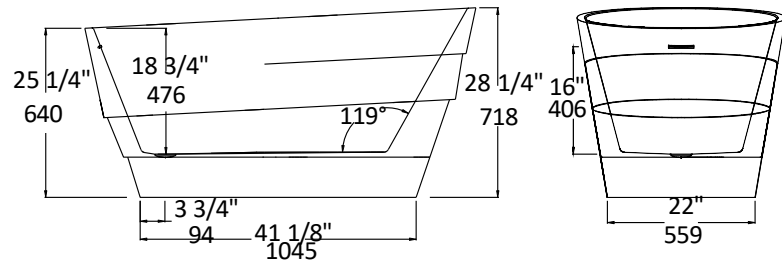

Specifications:

Installation:	Freestanding
Exterior Dimensions:	58 1/4" w x 31" d x 28 1/4" h
Material:	Acrylic
Water capacity	62 gal.
Net Weight:	88 lbs.
Overflow:	Yes
Finishes:	001 - Luster white
Freight:	Class 4

Features:

- Includes click-clack drain assembly in white finish
- Luster white acrylic soaking bathtub with overflow
- 4-5mm fiberglass structure coated in 4mm double coat acrylic
- Max weight capacity 661 lbs (300 kgs)

Codes + Standards:

- Meets or exceeds applicable national codes and standards

Recommended Items:

- Furniture
 - OVALE #5111 - Bathroom stool in solid surface
- Trap connections
 - TBSH90 - L-shaped 90 degree brass tub shoe
 - TBSH180 - Straight down 180 degree brass tub shoe

TBSH90

TBSH180

LACAVA reserves the right to revise any dimension or information on this sheet without notice. Dimensions are nominal and may vary within an industry accepted tolerance of 1/4". Drawings provided herein are meant to give the user an idea of the product and are not made to scale. Revised: 1/19/26