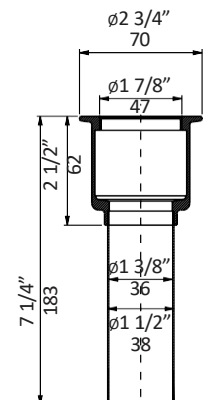

Specifications:

Installation:	Freestanding
Exterior Dimensions:	58 1/4" w x 31" d x 28 1/4" h
Material:	Acrylic
Water capacity	62 gal.
Net Weight:	88 lbs.
Overflow:	Yes
Finishes:	001 - Luster white
Freight:	Class 4

Features:

- Includes click-clack drain assembly in white finish
- Luster white acrylic soaking bathtub with overflow
- 4-5mm fiberglass structure coated in 4mm double coat acrylic
- Max weight capacity 661 lbs (300 kgs)

Codes + Standards:

- Meets or exceeds applicable national codes and standards

Recommended Items:

- Furniture
 - OVALE #5111 - Bathroom stool in solid surface
- Trap connections
 - TBSH90 - L-shaped 90 degree brass tub shoe
 - TBSH180 - Straight down 180 degree brass tub shoe

TBSH90

TBSH180

LACAVA reserves the right to revise any dimension or information on this sheet without notice. Dimensions are nominal and may vary within an industry accepted tolerance of 1/4". Drawings provided herein are meant to give the user an idea of the product and are not made to scale. Revised: 1/19/26