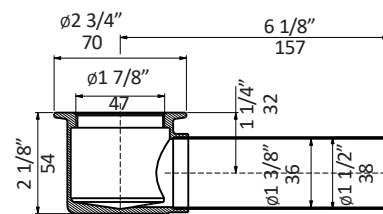

Specifications:

Installation:	Freestanding
Exterior Dimensions:	58 1/4" w x 31" d x 28 1/4" h
Material:	Acrylic
Water capacity	62 gal.
Net Weight:	88 lbs.
Overflow:	Yes
Finishes:	001 - Luster white
Freight:	Class 4

Features:

- Includes click-clack drain assembly in white finish
- Luster white acrylic soaking bathtub with overflow
- 4-5mm fiberglass structure coated in 4mm double coat acrylic
- Max weight capacity 661 lbs (300 kgs)

Codes + Standards:

- Meets or exceeds applicable national codes and standards

Recommended Items:

- Furniture
 - OVALE #5111 - Bathroom stool in solid surface
- Trap connections
 - TBSH90 - L-shaped 90 degree brass tub shoe
 - TBSH180 - Straight down 180 degree brass tub shoe

TBSH90

TBSH180

LACAVA reserves the right to revise any dimension or information on this sheet without notice. Dimensions are nominal and may vary within an industry accepted tolerance of 1/4". Drawings provided herein are meant to give the user an idea of the product and are not made to scale. Revised: 1/19/26