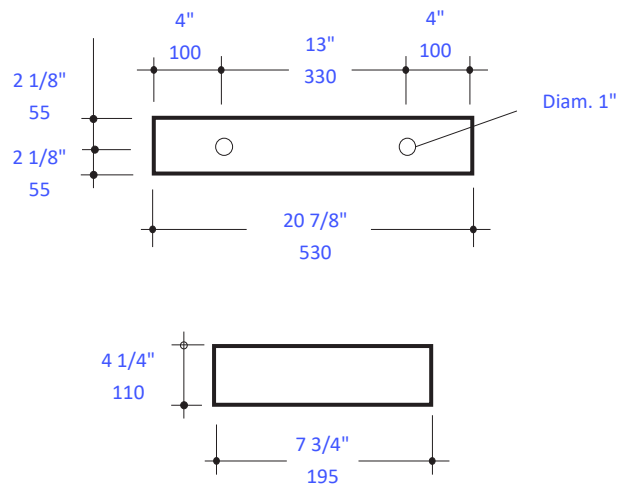

Features:

- Wall-mount ceramic shelf
- Includes concealed installation hardware
- Sold individually

Finish Options:

- 001 - White Porcelain

- Install the L hook anchor into a stud or a strong backer. If installing into concrete, use anchor for installation
- Install the L hook anchor bold/stud into the plastic anchor
- Sit the Tatami brick on the anchor
- Apply a bead of silicone

LACAVA reserves the right to revise any dimension or information on this sheet without notice. Dimensions are nominal and may vary within an industry accepted tolerance of 1/4". Drawings provided herein are meant to give the user an idea of the product and are not made to scale. Location of plumbing is meant for reference, your specific application may vary.