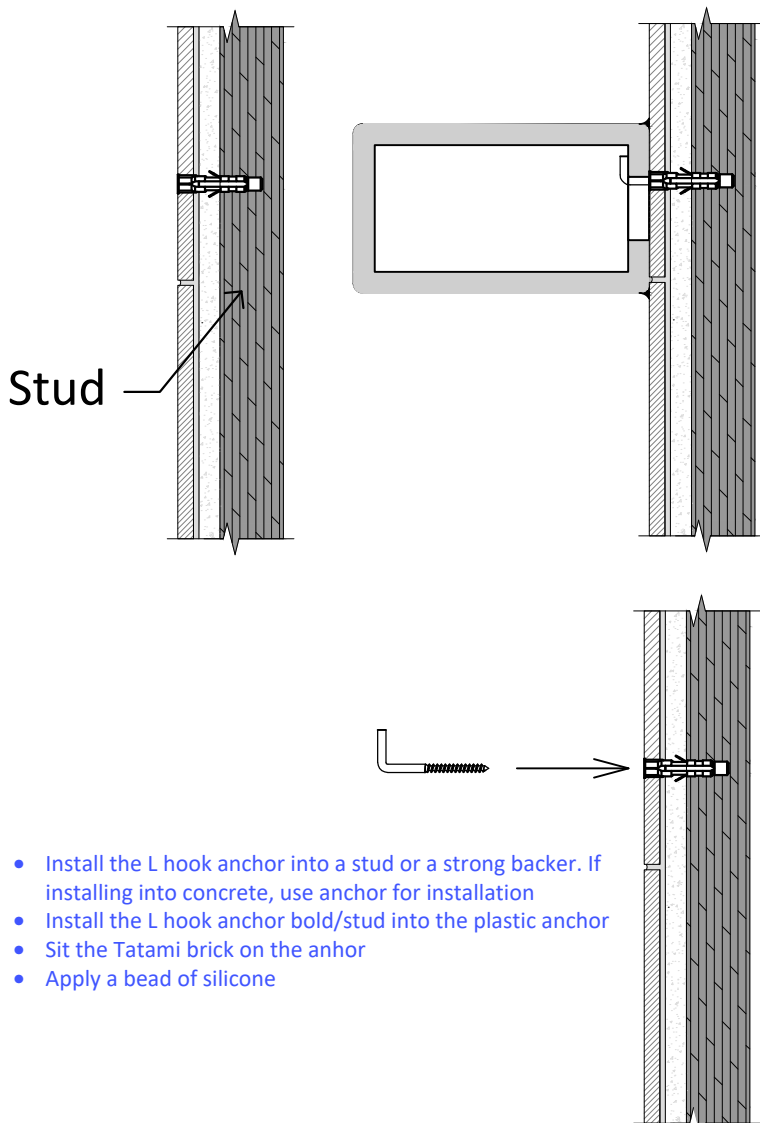

Features:

- Wall-mount ceramic shelf
- Includes concealed installation hardware
- Sold individually

Finish Options:

- 001 - White Porcelain

- Install the L hook anchor into a stud or a strong backer. If installing into concrete, use anchor for installation
- Install the L hook anchor bold/stud into the plastic anchor
- Sit the Tatami brick on the anchor
- Apply a bead of silicone

LACAVA reserves the right to revise any dimension or information on this sheet without notice. Dimensions are nominal and may vary within an industry accepted tolerance of 1/4". Drawings provided herein are meant to give the user an idea of the product and are not made to scale. Location of plumbing is meant for reference, your specific application may vary.