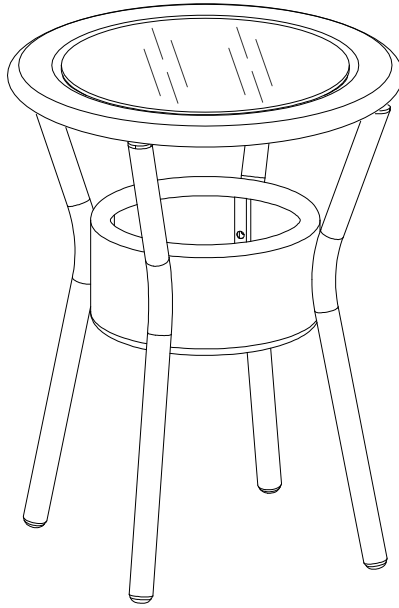

ASSEMBLY INSTRUCTIONS

SIDE TABLE

. Use of power tool to assemble this product will invalidate any claim and damage this product making it unsafe!!!
. Please assemble on a clean soft surface to avoid damage.

20 minutes

Tool Included

Part List- Side Table

Identifying the hardware-Identify the hardware using the illustrations below.

E  08	F  04 M6x45mm
G  04 M6x20mm	H  01

STEP 1

STEP 2