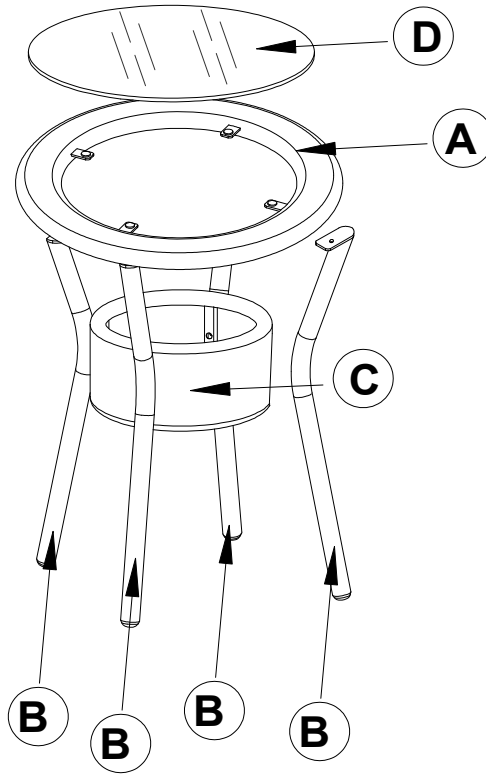

ASSEMBLY INSTRUCTIONS

SIDE TABLE

. Use of power tool to assemble this product will invalidate any claim and damage this product making it unsafe!!!
. Please assemble on a clean soft surface to avoid damage.

20 minutes

Tool Included

Part List- Side Table

Identifying the hardware-Identify the hardware using the illustrations below.

E  08	F  04 M6x45mm
G  04 M6x20mm	H  01

STEP 1

STEP 2