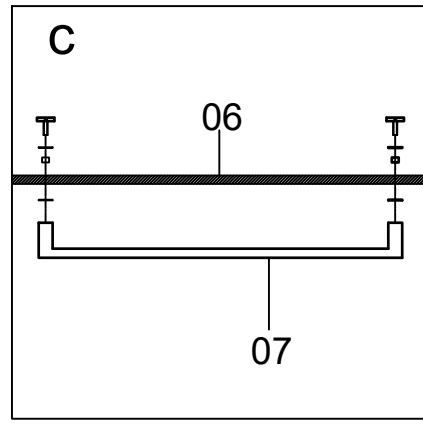

24D02

Serial Number	Graphical	Name	Quantlty	Remark
01		anti-splash threshold	1PCS	
02		guide block	1PCS	
03		lower cross tape	1PCS	
04		door seal	2PCS	
05		fixed panel seal	2PCS	
06		sliding door	2PCS	
07		towel bar	2PCS	
08		anti-jumping knob	4PCS	
09		Ø6	4PCS	
10		wall mounting	2PCS	
11		ST4*40	4PCS	
12		wall bracket	2PCS	
13		buffer (optional)	4PCS	
14		rail	1PCS	
15		roller	4PCS	
16		Lower water retaining tape	2PCS	
17		Ø6	1PCS	
18		ST4*30	1PCS	

Serial Number	Graphical	Name	Quantity	Remark
19		M2.0	1PCS	
20		M2.5	1PCS	
21		M4.0	1PCS	
22		M5.0	1PCS	

L(mm)	A(mm)
1524(60")	1424-1524(56"-60")

1

6