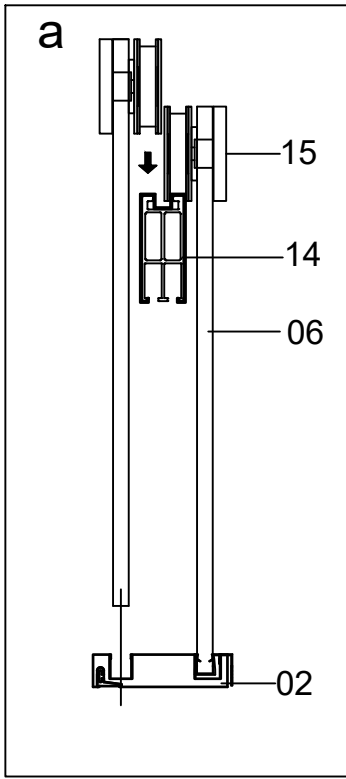

24D02

Serial Number	Graphical	Name	Quantlty	Remark
01		anti-splash threshold	1PCS	
02		guide block	1PCS	
03		lower cross tape	1PCS	
04		door seal	2PCS	
05		fixed panel seal	2PCS	
06		sliding door	2PCS	
07		towel bar	2PCS	
08		anti-jumping knob	4PCS	
09		Ø6	4PCS	
10		wall mounting	2PCS	
11		ST4*40	4PCS	
12		wall bracket	2PCS	
13		buffer (optional)	4PCS	
14		rail	1PCS	
15		roller	4PCS	
16		Lower water retaining tape	2PCS	
17		Ø6	1PCS	
18		ST4*30	1PCS	

Serial Number	Graphical	Name	Quantity	Remark
19		M2.0	1PCS	
20		M2.5	1PCS	
21		M4.0	1PCS	
22		M5.0	1PCS	

L(mm)	A(mm)
1524(60")	1424-1524(56"-60")

1

6