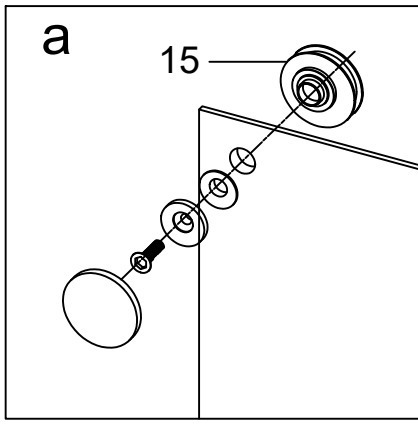

24D02

Serial Number	Graphical	Name	Quantlty	Remark
01		anti-splash threshold	1PCS	
02		guide block	1PCS	
03		lower cross tape	1PCS	
04		door seal	2PCS	
05		fixed panel seal	2PCS	
06		sliding door	2PCS	
07		towel bar	2PCS	
08		anti-jumping knob	4PCS	
09		Ø6	4PCS	
10		wall mounting	2PCS	
11		ST4*40	4PCS	
12		wall bracket	2PCS	
13		buffer (optional)	4PCS	
14		rail	1PCS	
15		roller	4PCS	
16		Lower water retaining tape	2PCS	
17		Ø6	1PCS	
18		ST4*30	1PCS	

Serial Number	Graphical	Name	Quantity	Remark
19		M2.0	1PCS	
20		M2.5	1PCS	
21		M4.0	1PCS	
22		M5.0	1PCS	

L(mm)	A(mm)
1524(60")	1424-1524(56"-60")

1

6