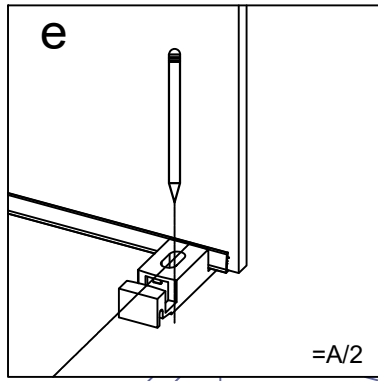

24D02

Serial Number	Graphical	Name	Quantlty	Remark
01		anti-splash threshold	1PCS	
02		guide block	1PCS	
03		lower cross tape	1PCS	
04		door seal	2PCS	
05		fixed panel seal	2PCS	
06		sliding door	2PCS	
07		towel bar	2PCS	
08		anti-jumping knob	4PCS	
09		Ø6	4PCS	
10		wall mounting	2PCS	
11		ST4*40	4PCS	
12		wall bracket	2PCS	
13		buffer (optional)	4PCS	
14		rail	1PCS	
15		roller	4PCS	
16		Lower water retaining tape	2PCS	
17		Ø6	1PCS	
18		ST4*30	1PCS	

Serial Number	Graphical	Name	Quantity	Remark
19		M2.0	1PCS	
20		M2.5	1PCS	
21		M4.0	1PCS	
22		M5.0	1PCS	

L(mm)	A(mm)
1524(60")	1424-1524(56"-60")

1

6