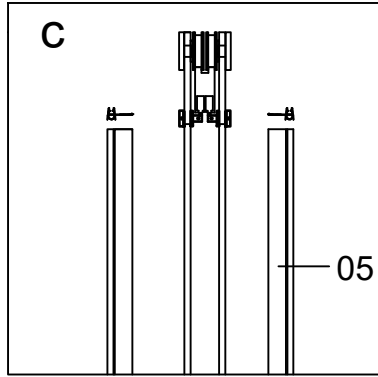

24D02

Serial Number	Graphical	Name	Quantlty	Remark
01		anti-splash threshold	1PCS	
02		guide block	1PCS	
03		lower cross tape	1PCS	
04		door seal	2PCS	
05		fixed panel seal	2PCS	
06		sliding door	2PCS	
07		towel bar	2PCS	
08		anti-jumping knob	4PCS	
09		Ø6	4PCS	
10		wall mounting	2PCS	
11		ST4*40	4PCS	
12		wall bracket	2PCS	
13		buffer (optional)	4PCS	
14		rail	1PCS	
15		roller	4PCS	
16		Lower water retaining tape	2PCS	
17		Ø6	1PCS	
18		ST4*30	1PCS	

Serial Number	Graphical	Name	Quantity	Remark
19		M2.0	1PCS	
20		M2.5	1PCS	
21		M4.0	1PCS	
22		M5.0	1PCS	

L(mm)	A(mm)
1524(60")	1424-1524(56"-60")

1

6