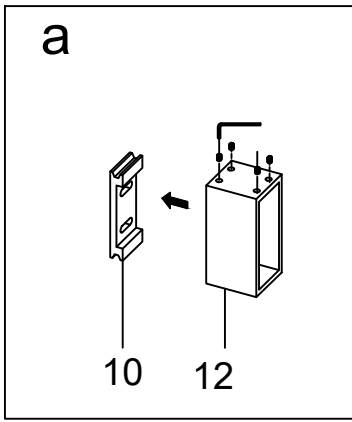

24D02

Serial Number	Graphical	Name	Quantlty	Remark
01		anti-splash threshold	1PCS	
02		guide block	1PCS	
03		lower cross tape	1PCS	
04		door seal	2PCS	
05		fixed panel seal	2PCS	
06		sliding door	2PCS	
07		towel bar	2PCS	
08		anti-jumping knob	4PCS	
09		Ø6	4PCS	
10		wall mounting	2PCS	
11		ST4*40	4PCS	
12		wall bracket	2PCS	
13		buffer (optional)	4PCS	
14		rail	1PCS	
15		roller	4PCS	
16		Lower water retaining tape	2PCS	
17		Ø6	1PCS	
18		ST4*30	1PCS	

Serial Number	Graphical	Name	Quantity	Remark
19		M2.0	1PCS	
20		M2.5	1PCS	
21		M4.0	1PCS	
22		M5.0	1PCS	

L(mm)	A(mm)
1524(60")	1424-1524(56"-60")

1

6