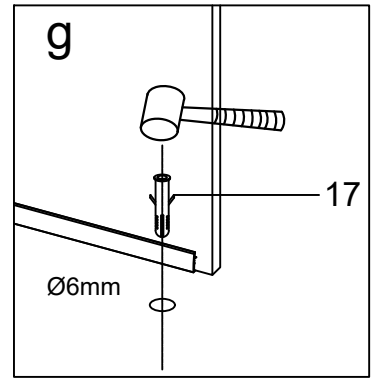

24D02

Serial Number	Graphical	Name	Quantlty	Remark
01		anti-splash threshold	1PCS	
02		guide block	1PCS	
03		lower cross tape	1PCS	
04		door seal	2PCS	
05		fixed panel seal	2PCS	
06		sliding door	2PCS	
07		towel bar	2PCS	
08		anti-jumping knob	4PCS	
09		Ø6	4PCS	
10		wall mounting	2PCS	
11		ST4*40	4PCS	
12		wall bracket	2PCS	
13		buffer (optional)	4PCS	
14		rail	1PCS	
15		roller	4PCS	
16		Lower water retaining tape	2PCS	
17		Ø6	1PCS	
18		ST4*30	1PCS	

Serial Number	Graphical	Name	Quantity	Remark
19		M2.0	1PCS	
20		M2.5	1PCS	
21		M4.0	1PCS	
22		M5.0	1PCS	

L(mm)	A(mm)
1524(60")	1424-1524(56"-60")

1

6