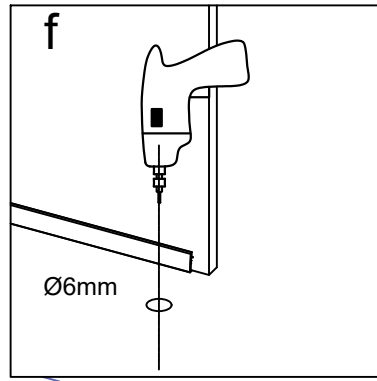

24D02

Serial Number	Graphical	Name	Quantlty	Remark
01		anti-splash threshold	1PCS	
02		guide block	1PCS	
03		lower cross tape	1PCS	
04		door seal	2PCS	
05		fixed panel seal	2PCS	
06		sliding door	2PCS	
07		towel bar	2PCS	
08		anti-jumping knob	4PCS	
09		Ø6	4PCS	
10		wall mounting	2PCS	
11		ST4*40	4PCS	
12		wall bracket	2PCS	
13		buffer (optional)	4PCS	
14		rail	1PCS	
15		roller	4PCS	
16		Lower water retaining tape	2PCS	
17		Ø6	1PCS	
18		ST4*30	1PCS	

Serial Number	Graphical	Name	Quantity	Remark
19		M2.0	1PCS	
20		M2.5	1PCS	
21		M4.0	1PCS	
22		M5.0	1PCS	

L(mm)	A(mm)
1524(60")	1424-1524(56"-60")

1

6