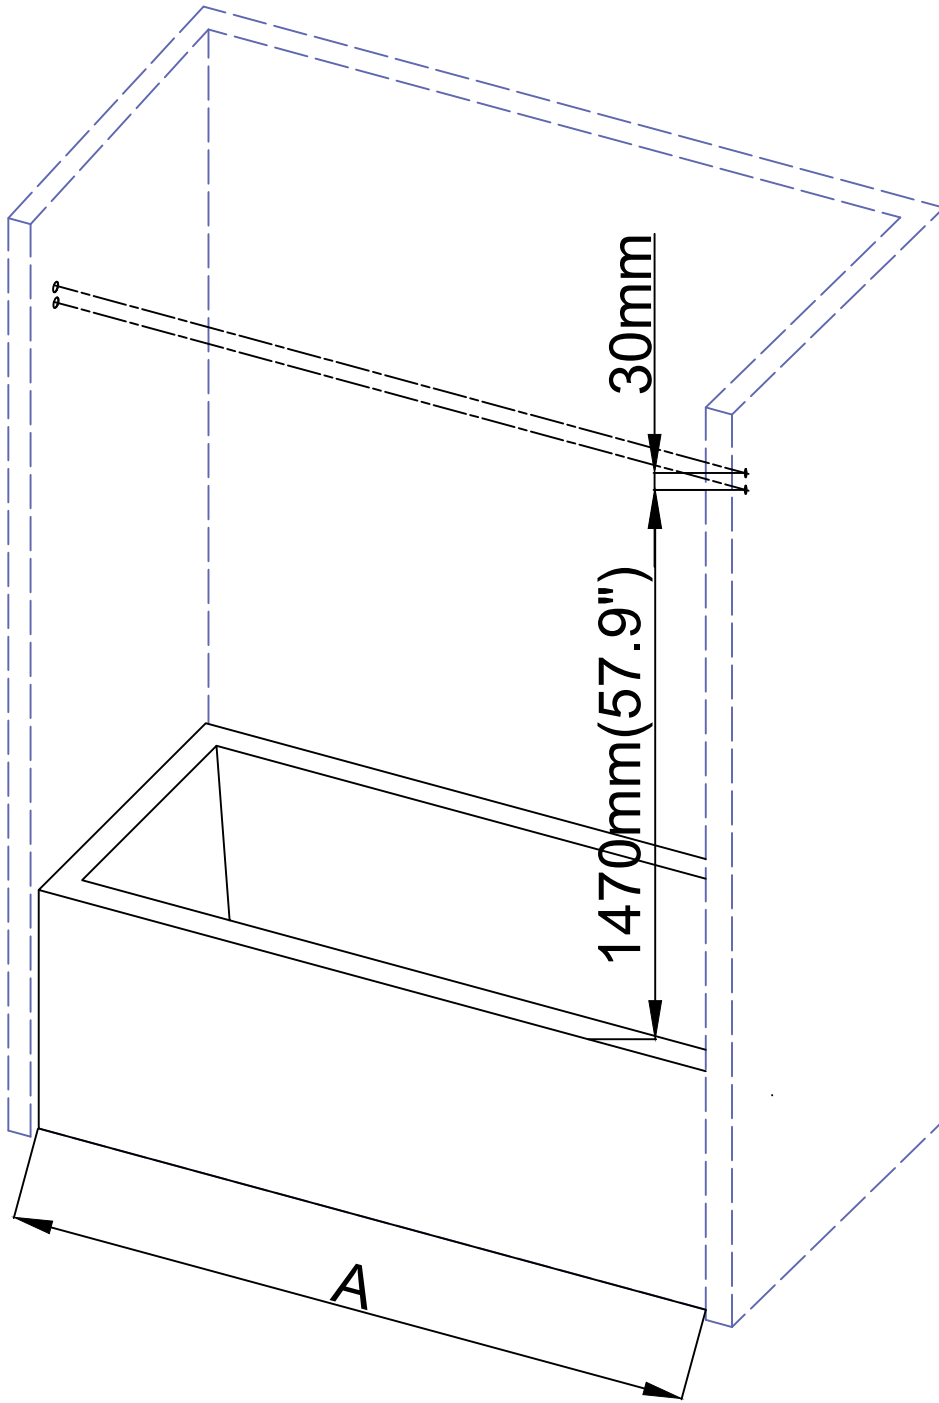

24D02

Serial Number	Graphical	Name	Quantlty	Remark
01		anti-splash threshold	1PCS	
02		guide block	1PCS	
03		lower cross tape	1PCS	
04		door seal	2PCS	
05		fixed panel seal	2PCS	
06		sliding door	2PCS	
07		towel bar	2PCS	
08		anti-jumping knob	4PCS	
09		Ø6	4PCS	
10		wall mounting	2PCS	
11		ST4*40	4PCS	
12		wall bracket	2PCS	
13		buffer (optional)	4PCS	
14		rail	1PCS	
15		roller	4PCS	
16		Lower water retaining tape	2PCS	
17		Ø6	1PCS	
18		ST4*30	1PCS	

Serial Number	Graphical	Name	Quantity	Remark
19		M2.0	1PCS	
20		M2.5	1PCS	
21		M4.0	1PCS	
22		M5.0	1PCS	

L(mm)	A(mm)
1524(60")	1424-1524(56"-60")

1

6