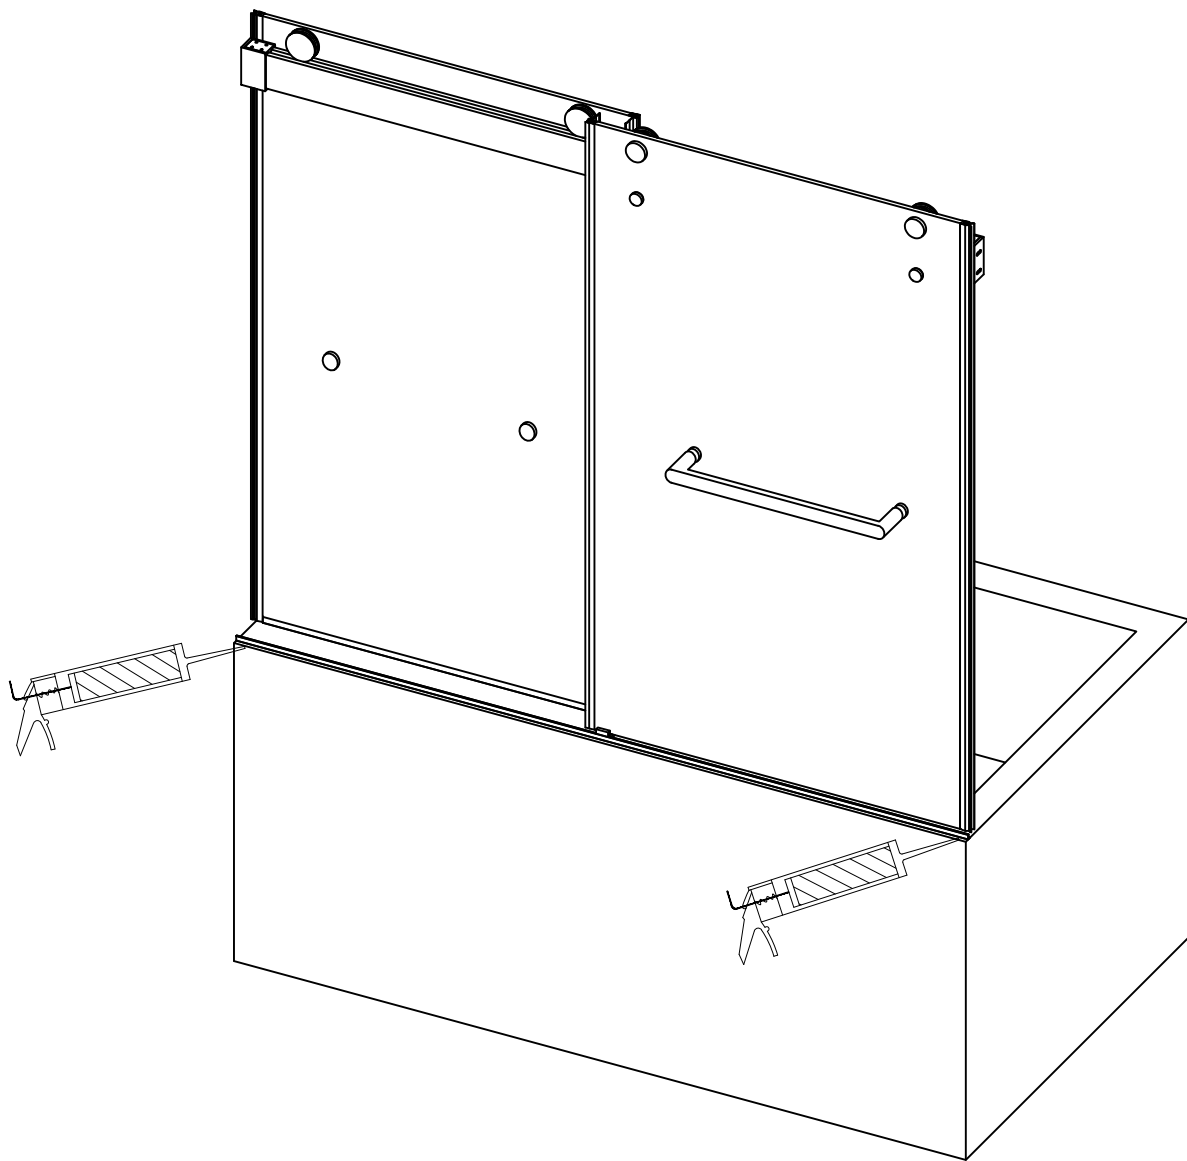

24D02

Serial Number	Graphical	Name	Quantlty	Remark
01		anti-splash threshold	1PCS	
02		guide block	1PCS	
03		lower cross tape	1PCS	
04		door seal	2PCS	
05		fixed panel seal	2PCS	
06		sliding door	2PCS	
07		towel bar	2PCS	
08		anti-jumping knob	4PCS	
09		Ø6	4PCS	
10		wall mounting	2PCS	
11		ST4*40	4PCS	
12		wall bracket	2PCS	
13		buffer (optional)	4PCS	
14		rail	1PCS	
15		roller	4PCS	
16		Lower water retaining tape	2PCS	
17		Ø6	1PCS	
18		ST4*30	1PCS	

Serial Number	Graphical	Name	Quantity	Remark
19		M2.0	1PCS	
20		M2.5	1PCS	
21		M4.0	1PCS	
22		M5.0	1PCS	

L(mm)	A(mm)
1524(60")	1424-1524(56"-60")

1

6