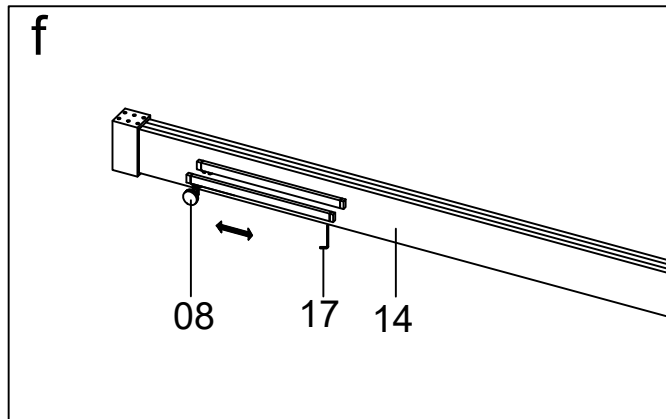

24D02

Serial Number	Graphical	Name	Quantlty	Remark
01		anti-splash threshold	1PCS	
02		guide block	1PCS	
03		lower cross tape	1PCS	
04		door seal	2PCS	
05		fixed panel seal	2PCS	
06		sliding door	2PCS	
07		towel bar	2PCS	
08		anti-jumping knob	4PCS	
09		Ø6	4PCS	
10		wall mounting	2PCS	
11		ST4*40	4PCS	
12		wall bracket	2PCS	
13		buffer (optional)	4PCS	
14		rail	1PCS	
15		roller	4PCS	
16		Lower water retaining tape	2PCS	
17		Ø6	1PCS	
18		ST4*30	1PCS	

Serial Number	Graphical	Name	Quantity	Remark
19		M2.0	1PCS	
20		M2.5	1PCS	
21		M4.0	1PCS	
22		M5.0	1PCS	

L(mm)	A(mm)
1524(60")	1424-1524(56"-60")

1

6