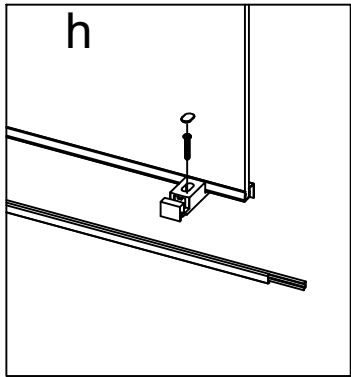

24D02

Serial Number	Graphical	Name	Quantlty	Remark
01		anti-splash threshold	1PCS	
02		guide block	1PCS	
03		lower cross tape	1PCS	
04		door seal	2PCS	
05		fixed panel seal	2PCS	
06		sliding door	2PCS	
07		towel bar	2PCS	
08		anti-jumping knob	4PCS	
09		Ø6	4PCS	
10		wall mounting	2PCS	
11		ST4*40	4PCS	
12		wall bracket	2PCS	
13		buffer (optional)	4PCS	
14		rail	1PCS	
15		roller	4PCS	
16		Lower water retaining tape	2PCS	
17		Ø6	1PCS	
18		ST4*30	1PCS	

Serial Number	Graphical	Name	Quantity	Remark
19		M2.0	1PCS	
20		M2.5	1PCS	
21		M4.0	1PCS	
22		M5.0	1PCS	

L(mm)	A(mm)
1524(60")	1424-1524(56"-60")

1

6