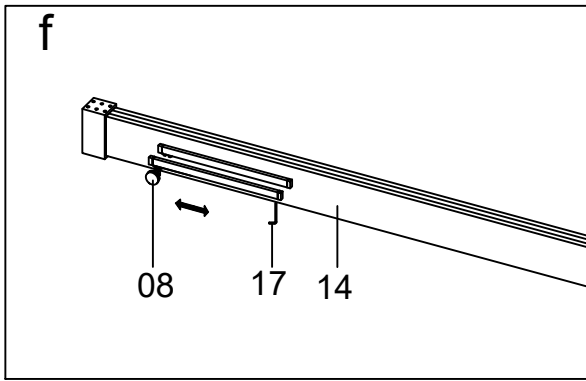

24D02

Serial Number	Graphical	Name	Quantlty	Remark
01		anti-splash threshold	1PCS	
02		guide block	1PCS	
03		lower cross tape	1PCS	
04		door seal	2PCS	
05		fixed panel seal	2PCS	
06		sliding door	2PCS	
07		towel bar	2PCS	
08		anti-jumping knob	4PCS	
09		Ø6	4PCS	
10		wall mounting	2PCS	
11		ST4*40	4PCS	
12		wall bracket	2PCS	
13		buffer (optional)	4PCS	
14		rail	1PCS	
15		roller	4PCS	
16		Lower water retaining tape	2PCS	
17		Ø6	1PCS	
18		ST4*30	1PCS	

Serial Number	Graphical	Name	Quantity	Remark
19		M2.0	1PCS	
20		M2.5	1PCS	
21		M4.0	1PCS	
22		M5.0	1PCS	

L(mm)	A(mm)
1524(60")	1424-1524(56"-60")

1

6