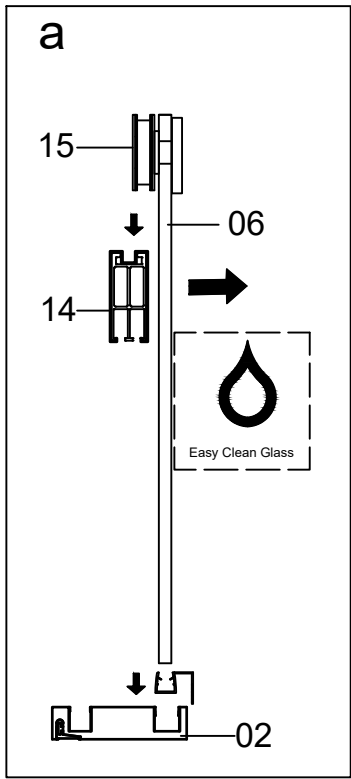

24D02

Serial Number	Graphical	Name	Quantlty	Remark
01		anti-splash threshold	1PCS	
02		guide block	1PCS	
03		lower cross tape	1PCS	
04		door seal	2PCS	
05		fixed panel seal	2PCS	
06		sliding door	2PCS	
07		towel bar	2PCS	
08		anti-jumping knob	4PCS	
09		Ø6	4PCS	
10		wall mounting	2PCS	
11		ST4*40	4PCS	
12		wall bracket	2PCS	
13		buffer (optional)	4PCS	
14		rail	1PCS	
15		roller	4PCS	
16		Lower water retaining tape	2PCS	
17		Ø6	1PCS	
18		ST4*30	1PCS	

Serial Number	Graphical	Name	Quantity	Remark
19		M2.0	1PCS	
20		M2.5	1PCS	
21		M4.0	1PCS	
22		M5.0	1PCS	

L(mm)	A(mm)
1524(60")	1424-1524(56"-60")

1

6