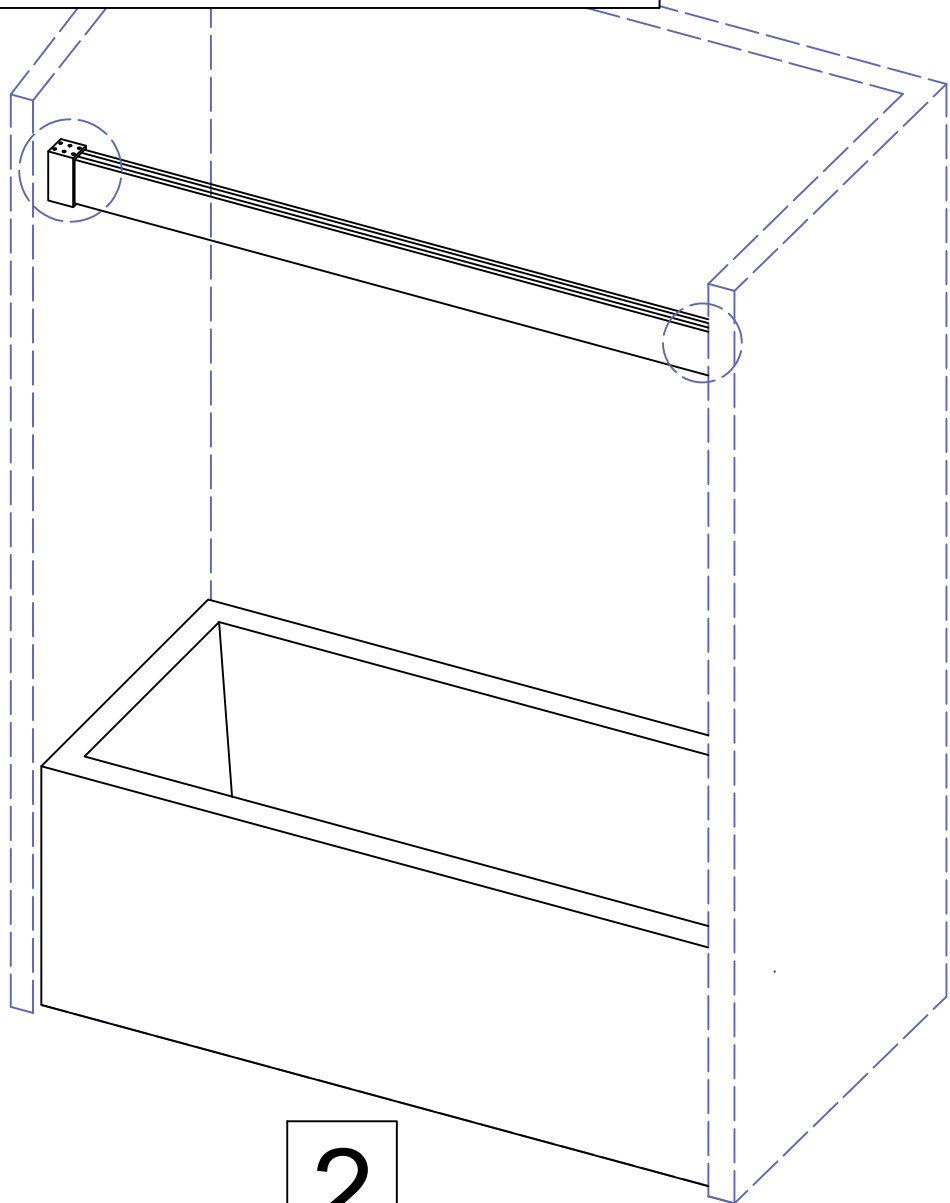

24D02

Serial Number	Graphical	Name	Quantlty	Remark
01		anti-splash threshold	1PCS	
02		guide block	1PCS	
03		lower cross tape	1PCS	
04		door seal	2PCS	
05		fixed panel seal	2PCS	
06		sliding door	2PCS	
07		towel bar	2PCS	
08		anti-jumping knob	4PCS	
09		Ø6	4PCS	
10		wall mounting	2PCS	
11		ST4*40	4PCS	
12		wall bracket	2PCS	
13		buffer (optional)	4PCS	
14		rail	1PCS	
15		roller	4PCS	
16		Lower water retaining tape	2PCS	
17		Ø6	1PCS	
18		ST4*30	1PCS	

Serial Number	Graphical	Name	Quantity	Remark
19		M2.0	1PCS	
20		M2.5	1PCS	
21		M4.0	1PCS	
22		M5.0	1PCS	

L(mm)	A(mm)
1524(60")	1424-1524(56"-60")

1

6