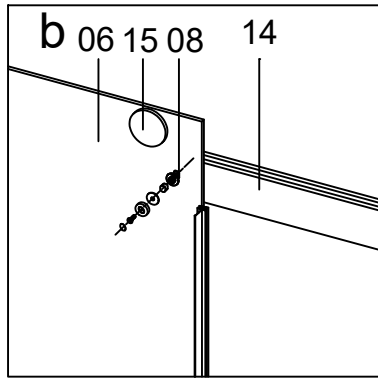

24D02

Serial Number	Graphical	Name	Quantlty	Remark
01		anti-splash threshold	1PCS	
02		guide block	1PCS	
03		lower cross tape	1PCS	
04		door seal	2PCS	
05		fixed panel seal	2PCS	
06		sliding door	2PCS	
07		towel bar	2PCS	
08		anti-jumping knob	4PCS	
09		Ø6	4PCS	
10		wall mounting	2PCS	
11		ST4*40	4PCS	
12		wall bracket	2PCS	
13		buffer (optional)	4PCS	
14		rail	1PCS	
15		roller	4PCS	
16		Lower water retaining tape	2PCS	
17		Ø6	1PCS	
18		ST4*30	1PCS	

Serial Number	Graphical	Name	Quantity	Remark
19		M2.0	1PCS	
20		M2.5	1PCS	
21		M4.0	1PCS	
22		M5.0	1PCS	

L(mm)	A(mm)
1524(60")	1424-1524(56"-60")

1

6