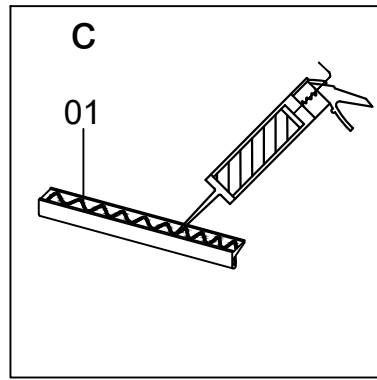

24D02

Serial Number	Graphical	Name	Quantlty	Remark
01		anti-splash threshold	1PCS	
02		guide block	1PCS	
03		lower cross tape	1PCS	
04		door seal	2PCS	
05		fixed panel seal	2PCS	
06		sliding door	2PCS	
07		towel bar	2PCS	
08		anti-jumping knob	4PCS	
09		Ø6	4PCS	
10		wall mounting	2PCS	
11		ST4*40	4PCS	
12		wall bracket	2PCS	
13		buffer (optional)	4PCS	
14		rail	1PCS	
15		roller	4PCS	
16		Lower water retaining tape	2PCS	
17		Ø6	1PCS	
18		ST4*30	1PCS	

Serial Number	Graphical	Name	Quantity	Remark
19		M2.0	1PCS	
20		M2.5	1PCS	
21		M4.0	1PCS	
22		M5.0	1PCS	

L(mm)	A(mm)
1524(60")	1424-1524(56"-60")

1

6