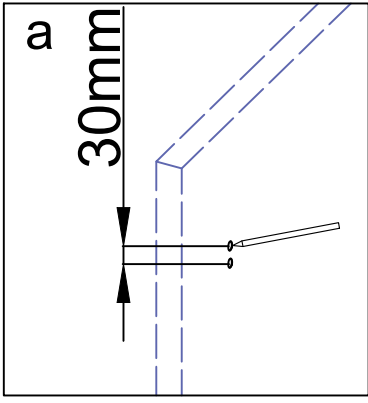

24D02

Serial Number	Graphical	Name	Quantlty	Remark
01		anti-splash threshold	1PCS	
02		guide block	1PCS	
03		lower cross tape	1PCS	
04		door seal	2PCS	
05		fixed panel seal	2PCS	
06		sliding door	2PCS	
07		towel bar	2PCS	
08		anti-jumping knob	4PCS	
09		Ø6	4PCS	
10		wall mounting	2PCS	
11		ST4*40	4PCS	
12		wall bracket	2PCS	
13		buffer (optional)	4PCS	
14		rail	1PCS	
15		roller	4PCS	
16		Lower water retaining tape	2PCS	
17		Ø6	1PCS	
18		ST4*30	1PCS	

Serial Number	Graphical	Name	Quantity	Remark
19		M2.0	1PCS	
20		M2.5	1PCS	
21		M4.0	1PCS	
22		M5.0	1PCS	

L(mm)	A(mm)
1524(60")	1424-1524(56"-60")

1

6