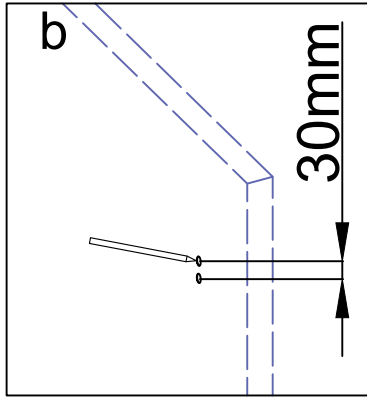

24D02

Serial Number	Graphical	Name	Quantlty	Remark
01		anti-splash threshold	1PCS	
02		guide block	1PCS	
03		lower cross tape	1PCS	
04		door seal	2PCS	
05		fixed panel seal	2PCS	
06		sliding door	2PCS	
07		towel bar	2PCS	
08		anti-jumping knob	4PCS	
09		Ø6	4PCS	
10		wall mounting	2PCS	
11		ST4*40	4PCS	
12		wall bracket	2PCS	
13		buffer (optional)	4PCS	
14		rail	1PCS	
15		roller	4PCS	
16		Lower water retaining tape	2PCS	
17		Ø6	1PCS	
18		ST4*30	1PCS	

Serial Number	Graphical	Name	Quantity	Remark
19		M2.0	1PCS	
20		M2.5	1PCS	
21		M4.0	1PCS	
22		M5.0	1PCS	

L(mm)	A(mm)
1524(60")	1424-1524(56"-60")

1

6