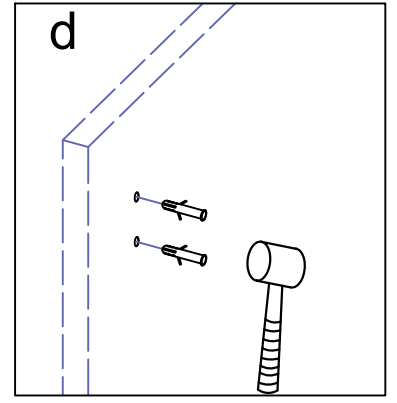

24D02

Serial Number	Graphical	Name	Quantlty	Remark
01		anti-splash threshold	1PCS	
02		guide block	1PCS	
03		lower cross tape	1PCS	
04		door seal	2PCS	
05		fixed panel seal	2PCS	
06		sliding door	2PCS	
07		towel bar	2PCS	
08		anti-jumping knob	4PCS	
09		Ø6	4PCS	
10		wall mounting	2PCS	
11		ST4*40	4PCS	
12		wall bracket	2PCS	
13		buffer (optional)	4PCS	
14		rail	1PCS	
15		roller	4PCS	
16		Lower water retaining tape	2PCS	
17		Ø6	1PCS	
18		ST4*30	1PCS	

Serial Number	Graphical	Name	Quantity	Remark
19		M2.0	1PCS	
20		M2.5	1PCS	
21		M4.0	1PCS	
22		M5.0	1PCS	

L(mm)	A(mm)
1524(60")	1424-1524(56"-60")

1

6