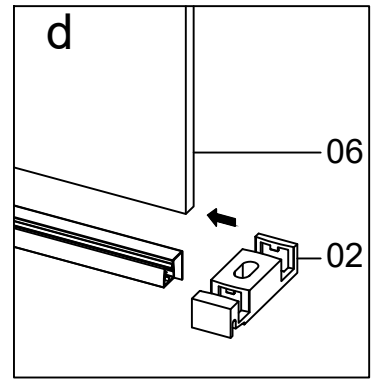

24D02

Serial Number	Graphical	Name	Quantlty	Remark
01		anti-splash threshold	1PCS	
02		guide block	1PCS	
03		lower cross tape	1PCS	
04		door seal	2PCS	
05		fixed panel seal	2PCS	
06		sliding door	2PCS	
07		towel bar	2PCS	
08		anti-jumping knob	4PCS	
09		Ø6	4PCS	
10		wall mounting	2PCS	
11		ST4*40	4PCS	
12		wall bracket	2PCS	
13		buffer (optional)	4PCS	
14		rail	1PCS	
15		roller	4PCS	
16		Lower water retaining tape	2PCS	
17		Ø6	1PCS	
18		ST4*30	1PCS	

Serial Number	Graphical	Name	Quantity	Remark
19		M2.0	1PCS	
20		M2.5	1PCS	
21		M4.0	1PCS	
22		M5.0	1PCS	

L(mm)	A(mm)
1524(60")	1424-1524(56"-60")

1

6