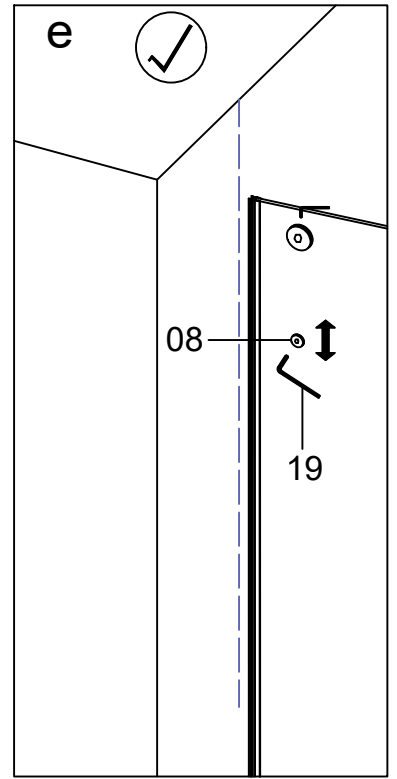

24D02

Serial Number	Graphical	Name	Quantlty	Remark
01		anti-splash threshold	1PCS	
02		guide block	1PCS	
03		lower cross tape	1PCS	
04		door seal	2PCS	
05		fixed panel seal	2PCS	
06		sliding door	2PCS	
07		towel bar	2PCS	
08		anti-jumping knob	4PCS	
09		Ø6	4PCS	
10		wall mounting	2PCS	
11		ST4*40	4PCS	
12		wall bracket	2PCS	
13		buffer (optional)	4PCS	
14		rail	1PCS	
15		roller	4PCS	
16		Lower water retaining tape	2PCS	
17		Ø6	1PCS	
18		ST4*30	1PCS	

Serial Number	Graphical	Name	Quantity	Remark
19		M2.0	1PCS	
20		M2.5	1PCS	
21		M4.0	1PCS	
22		M5.0	1PCS	

L(mm)	A(mm)
1524(60")	1424-1524(56"-60")

1

6