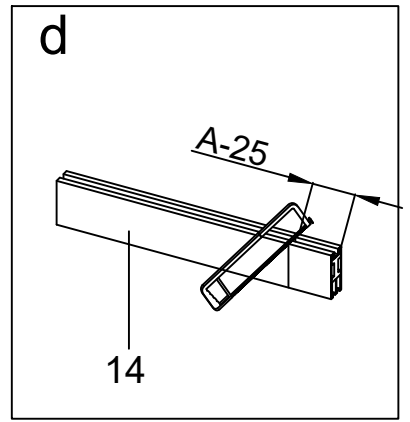

24D02

Serial Number	Graphical	Name	Quantlty	Remark
01		anti-splash threshold	1PCS	
02		guide block	1PCS	
03		lower cross tape	1PCS	
04		door seal	2PCS	
05		fixed panel seal	2PCS	
06		sliding door	2PCS	
07		towel bar	2PCS	
08		anti-jumping knob	4PCS	
09		Ø6	4PCS	
10		wall mounting	2PCS	
11		ST4*40	4PCS	
12		wall bracket	2PCS	
13		buffer (optional)	4PCS	
14		rail	1PCS	
15		roller	4PCS	
16		Lower water retaining tape	2PCS	
17		Ø6	1PCS	
18		ST4*30	1PCS	

Serial Number	Graphical	Name	Quantity	Remark
19		M2.0	1PCS	
20		M2.5	1PCS	
21		M4.0	1PCS	
22		M5.0	1PCS	

L(mm)	A(mm)
1524(60")	1424-1524(56"-60")

1

6