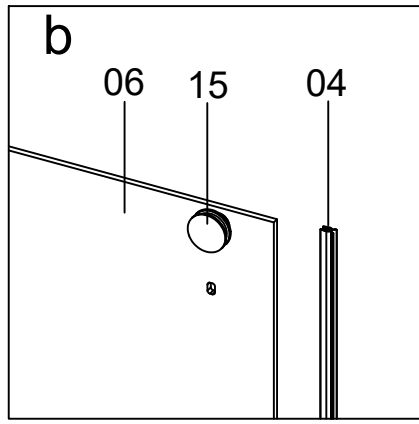

24D02

Serial Number	Graphical	Name	Quantlty	Remark
01		anti-splash threshold	1PCS	
02		guide block	1PCS	
03		lower cross tape	1PCS	
04		door seal	2PCS	
05		fixed panel seal	2PCS	
06		sliding door	2PCS	
07		towel bar	2PCS	
08		anti-jumping knob	4PCS	
09		Ø6	4PCS	
10		wall mounting	2PCS	
11		ST4*40	4PCS	
12		wall bracket	2PCS	
13		buffer (optional)	4PCS	
14		rail	1PCS	
15		roller	4PCS	
16		Lower water retaining tape	2PCS	
17		Ø6	1PCS	
18		ST4*30	1PCS	

Serial Number	Graphical	Name	Quantity	Remark
19		M2.0	1PCS	
20		M2.5	1PCS	
21		M4.0	1PCS	
22		M5.0	1PCS	

L(mm)	A(mm)
1524(60")	1424-1524(56"-60")

1

6