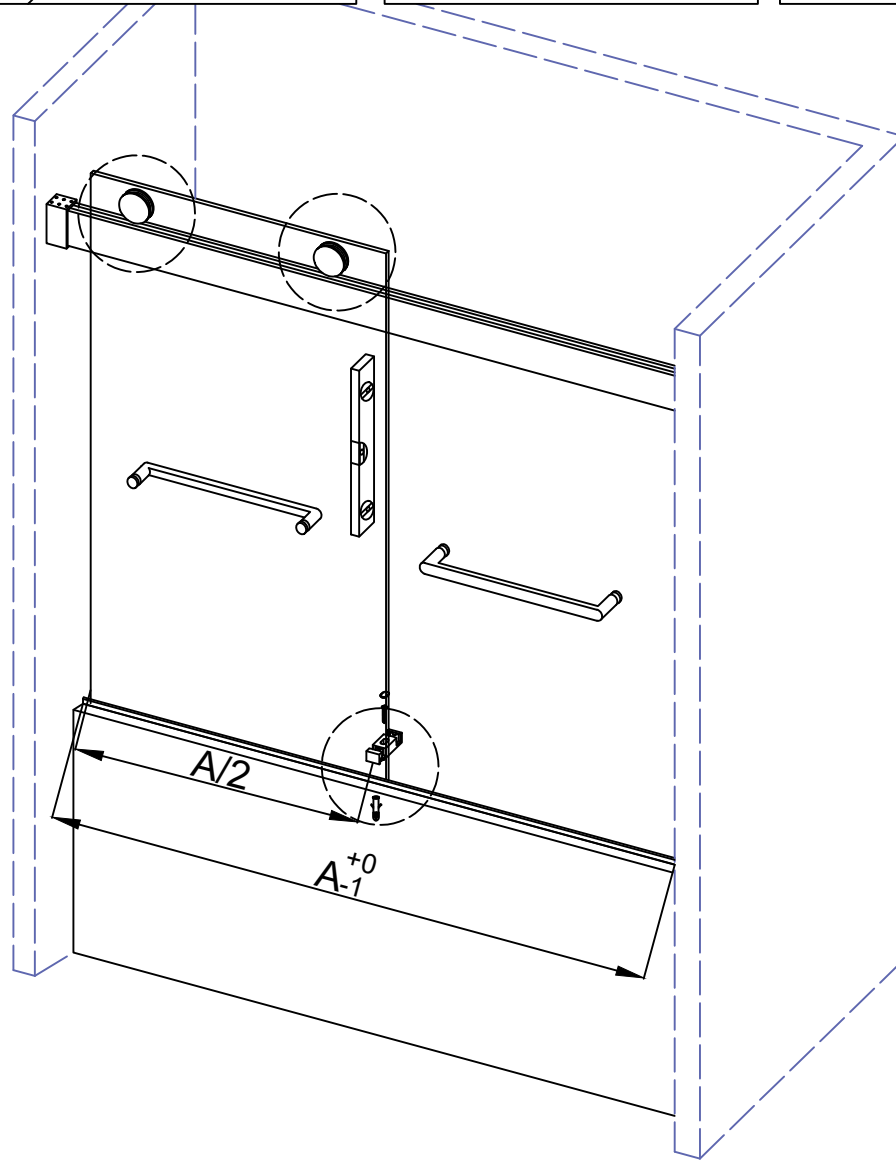

24D02

Serial Number	Graphical	Name	Quantlty	Remark
01		anti-splash threshold	1PCS	
02		guide block	1PCS	
03		lower cross tape	1PCS	
04		door seal	2PCS	
05		fixed panel seal	2PCS	
06		sliding door	2PCS	
07		towel bar	2PCS	
08		anti-jumping knob	4PCS	
09		Ø6	4PCS	
10		wall mounting	2PCS	
11		ST4*40	4PCS	
12		wall bracket	2PCS	
13		buffer (optional)	4PCS	
14		rail	1PCS	
15		roller	4PCS	
16		Lower water retaining tape	2PCS	
17		Ø6	1PCS	
18		ST4*30	1PCS	

Serial Number	Graphical	Name	Quantity	Remark
19		M2.0	1PCS	
20		M2.5	1PCS	
21		M4.0	1PCS	
22		M5.0	1PCS	

L(mm)	A(mm)
1524(60")	1424-1524(56"-60")

1

6