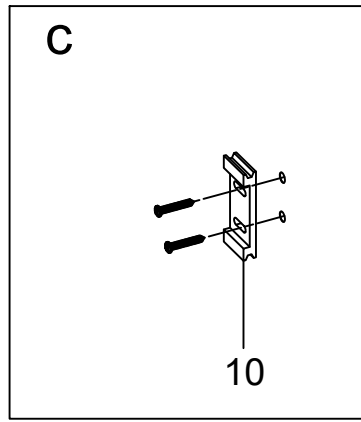

24D02

Serial Number	Graphical	Name	Quantlty	Remark
01		anti-splash threshold	1PCS	
02		guide block	1PCS	
03		lower cross tape	1PCS	
04		door seal	2PCS	
05		fixed panel seal	2PCS	
06		sliding door	2PCS	
07		towel bar	2PCS	
08		anti-jumping knob	4PCS	
09		Ø6	4PCS	
10		wall mounting	2PCS	
11		ST4*40	4PCS	
12		wall bracket	2PCS	
13		buffer (optional)	4PCS	
14		rail	1PCS	
15		roller	4PCS	
16		Lower water retaining tape	2PCS	
17		Ø6	1PCS	
18		ST4*30	1PCS	

Serial Number	Graphical	Name	Quantity	Remark
19		M2.0	1PCS	
20		M2.5	1PCS	
21		M4.0	1PCS	
22		M5.0	1PCS	

L(mm)	A(mm)
1524(60")	1424-1524(56"-60")

1

6