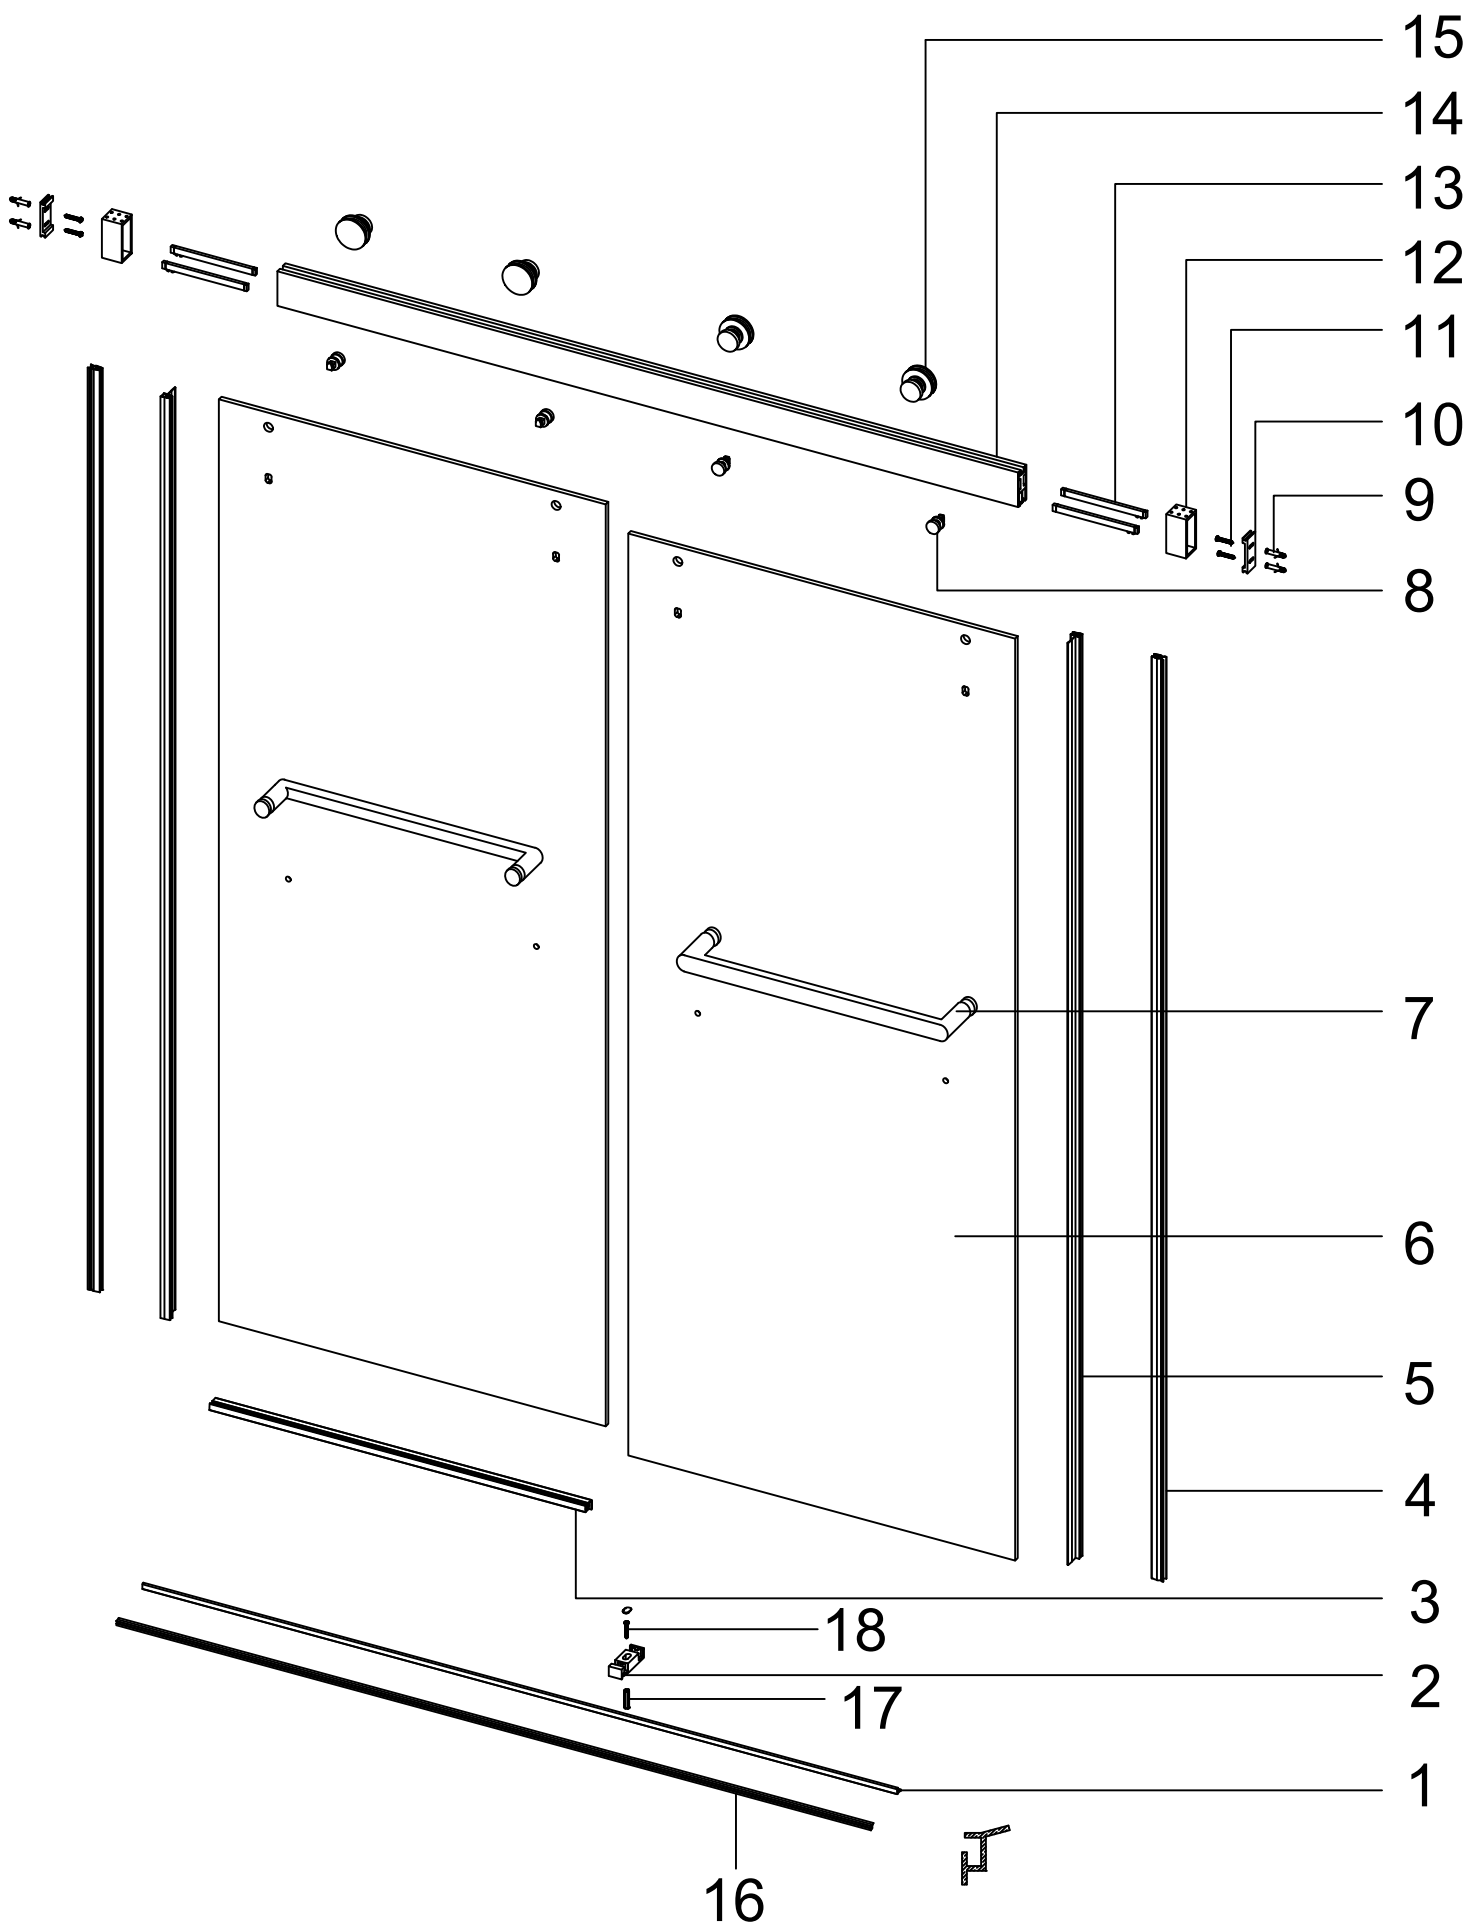

24D02

Serial Number	Graphical	Name	Quantlty	Remark
01		anti-splash threshold	1PCS	
02		guide block	1PCS	
03		lower cross tape	1PCS	
04		door seal	2PCS	
05		fixed panel seal	2PCS	
06		sliding door	2PCS	
07		towel bar	2PCS	
08		anti-jumping knob	4PCS	
09		Ø6	4PCS	
10		wall mounting	2PCS	
11		ST4*40	4PCS	
12		wall bracket	2PCS	
13		buffer (optional)	4PCS	
14		rail	1PCS	
15		roller	4PCS	
16		Lower water retaining tape	2PCS	
17		Ø6	1PCS	
18		ST4*30	1PCS	

Serial Number	Graphical	Name	Quantity	Remark
19		M2.0	1PCS	
20		M2.5	1PCS	
21		M4.0	1PCS	
22		M5.0	1PCS	

L(mm)	A(mm)
1524(60")	1424-1524(56"-60")

1

6