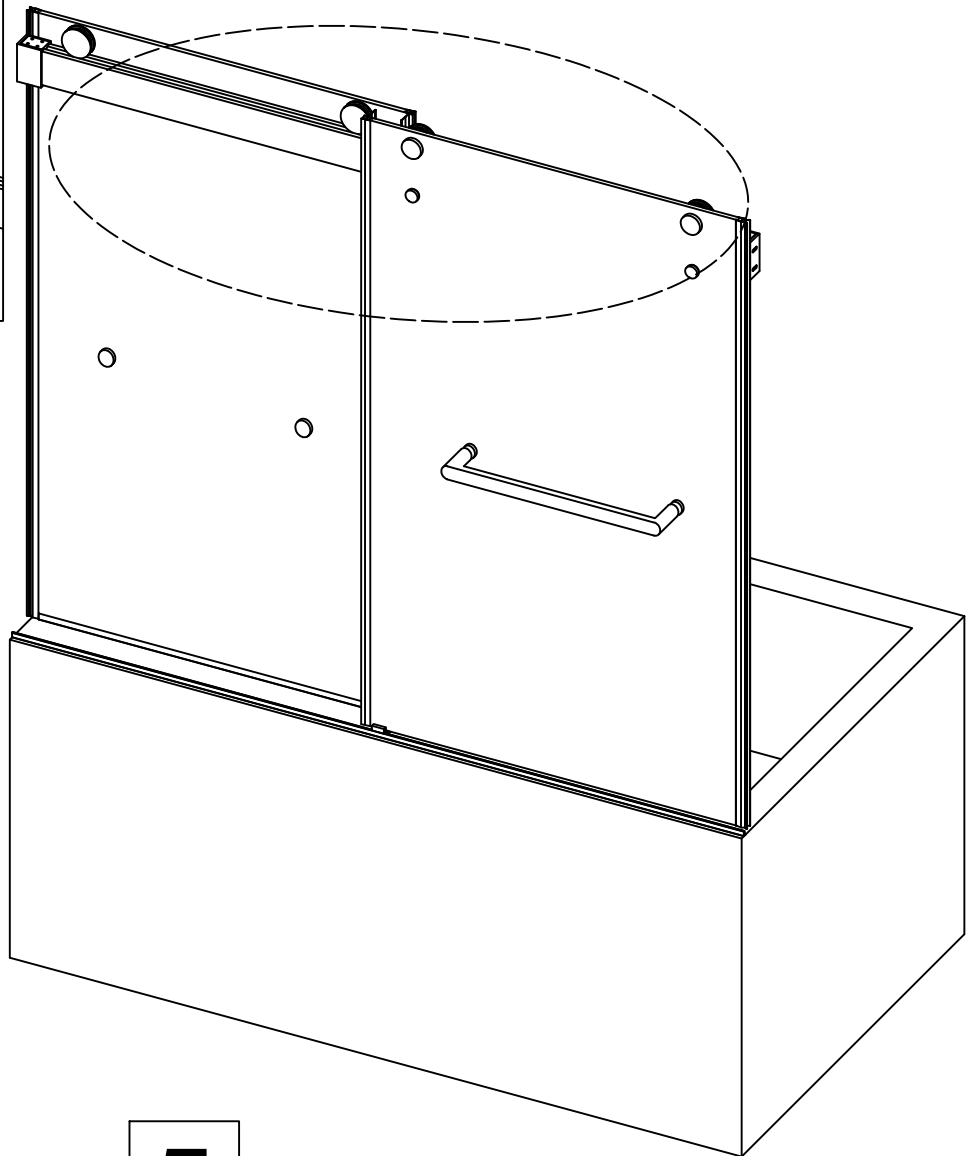

24D02

Serial Number	Graphical	Name	Quantlty	Remark
01		anti-splash threshold	1PCS	
02		guide block	1PCS	
03		lower cross tape	1PCS	
04		door seal	2PCS	
05		fixed panel seal	2PCS	
06		sliding door	2PCS	
07		towel bar	2PCS	
08		anti-jumping knob	4PCS	
09		Ø6	4PCS	
10		wall mounting	2PCS	
11		ST4*40	4PCS	
12		wall bracket	2PCS	
13		buffer (optional)	4PCS	
14		rail	1PCS	
15		roller	4PCS	
16		Lower water retaining tape	2PCS	
17		Ø6	1PCS	
18		ST4*30	1PCS	

Serial Number	Graphical	Name	Quantity	Remark
19		M2.0	1PCS	
20		M2.5	1PCS	
21		M4.0	1PCS	
22		M5.0	1PCS	

L(mm)	A(mm)
1524(60")	1424-1524(56"-60")

1

6