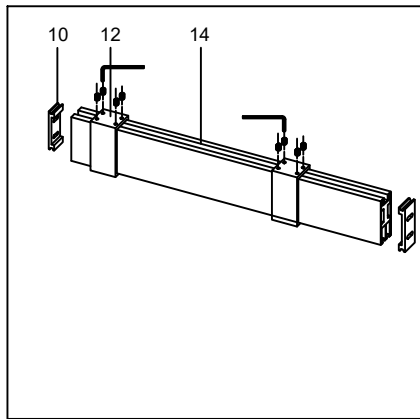

24D02

Serial Number	Graphical	Name	Quantlty	Remark
01		anti-splash threshold	1PCS	
02		guide block	1PCS	
03		lower cross tape	1PCS	
04		door seal	2PCS	
05		fixed panel seal	2PCS	
06		sliding door	2PCS	
07		towel bar	2PCS	
08		anti-jumping knob	4PCS	
09		Ø6	4PCS	
10		wall mounting	2PCS	
11		ST4*40	4PCS	
12		wall bracket	2PCS	
13		buffer (optional)	4PCS	
14		rail	1PCS	
15		roller	4PCS	
16		Lower water retaining tape	2PCS	
17		Ø6	1PCS	
18		ST4*30	1PCS	

Serial Number	Graphical	Name	Quantity	Remark
19		M2.0	1PCS	
20		M2.5	1PCS	
21		M4.0	1PCS	
22		M5.0	1PCS	

L(mm)	A(mm)
1524(60")	1424-1524(56"-60")

1

6