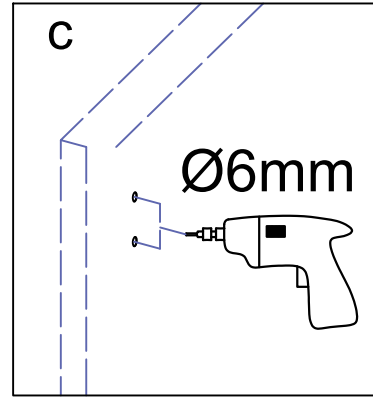

24D02

Serial Number	Graphical	Name	Quantlty	Remark
01		anti-splash threshold	1PCS	
02		guide block	1PCS	
03		lower cross tape	1PCS	
04		door seal	2PCS	
05		fixed panel seal	2PCS	
06		sliding door	2PCS	
07		towel bar	2PCS	
08		anti-jumping knob	4PCS	
09		Ø6	4PCS	
10		wall mounting	2PCS	
11		ST4*40	4PCS	
12		wall bracket	2PCS	
13		buffer (optional)	4PCS	
14		rail	1PCS	
15		roller	4PCS	
16		Lower water retaining tape	2PCS	
17		Ø6	1PCS	
18		ST4*30	1PCS	

Serial Number	Graphical	Name	Quantity	Remark
19		M2.0	1PCS	
20		M2.5	1PCS	
21		M4.0	1PCS	
22		M5.0	1PCS	

L(mm)	A(mm)
1524(60")	1424-1524(56"-60")

1

6