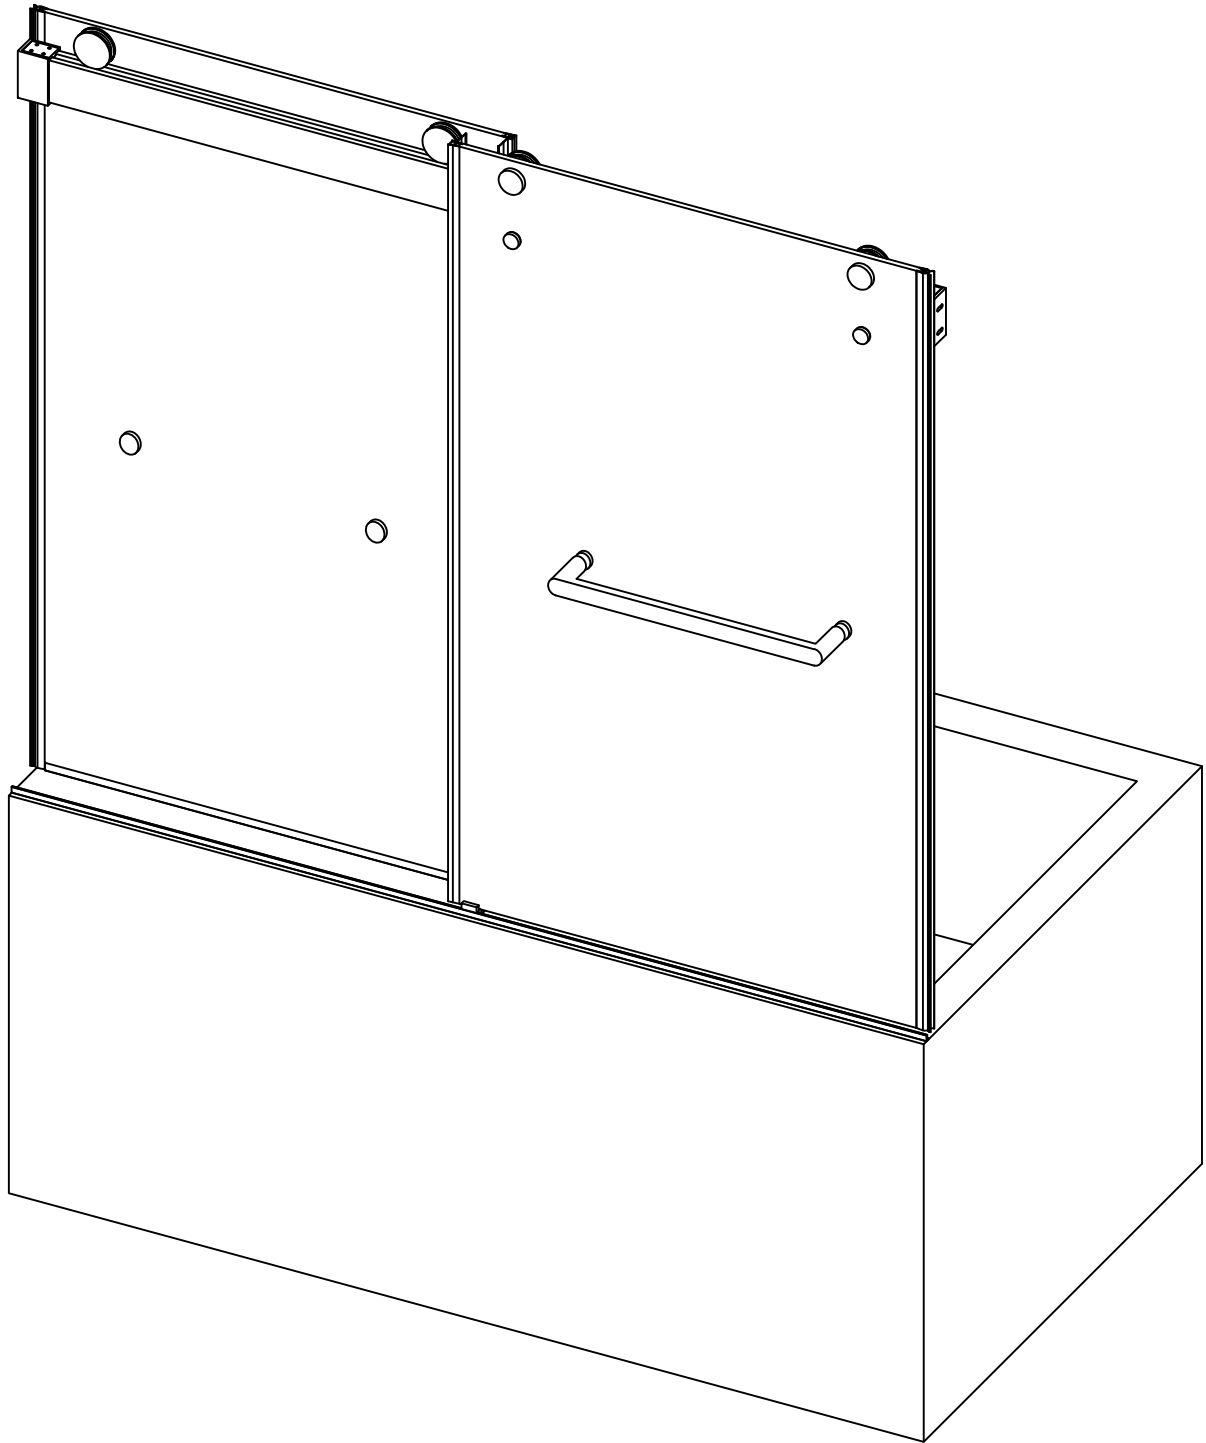

24D02

Serial Number	Graphical	Name	Quantlty	Remark
01		anti-splash threshold	1PCS	
02		guide block	1PCS	
03		lower cross tape	1PCS	
04		door seal	2PCS	
05		fixed panel seal	2PCS	
06		sliding door	2PCS	
07		towel bar	2PCS	
08		anti-jumping knob	4PCS	
09		Ø6	4PCS	
10		wall mounting	2PCS	
11		ST4*40	4PCS	
12		wall bracket	2PCS	
13		buffer (optional)	4PCS	
14		rail	1PCS	
15		roller	4PCS	
16		Lower water retaining tape	2PCS	
17		Ø6	1PCS	
18		ST4*30	1PCS	

Serial Number	Graphical	Name	Quantity	Remark
19		M2.0	1PCS	
20		M2.5	1PCS	
21		M4.0	1PCS	
22		M5.0	1PCS	

L(mm)	A(mm)
1524(60")	1424-1524(56"-60")

1

6