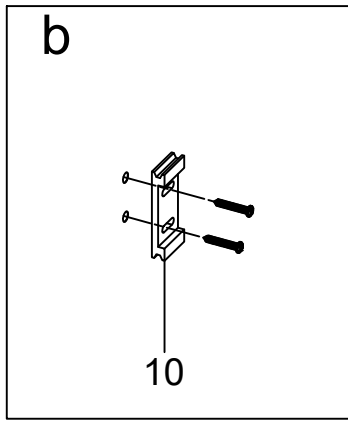

24D02

Serial Number	Graphical	Name	Quantlty	Remark
01		anti-splash threshold	1PCS	
02		guide block	1PCS	
03		lower cross tape	1PCS	
04		door seal	2PCS	
05		fixed panel seal	2PCS	
06		sliding door	2PCS	
07		towel bar	2PCS	
08		anti-jumping knob	4PCS	
09		Ø6	4PCS	
10		wall mounting	2PCS	
11		ST4*40	4PCS	
12		wall bracket	2PCS	
13		buffer (optional)	4PCS	
14		rail	1PCS	
15		roller	4PCS	
16		Lower water retaining tape	2PCS	
17		Ø6	1PCS	
18		ST4*30	1PCS	

Serial Number	Graphical	Name	Quantity	Remark
19		M2.0	1PCS	
20		M2.5	1PCS	
21		M4.0	1PCS	
22		M5.0	1PCS	

L(mm)	A(mm)
1524(60")	1424-1524(56"-60")

1

6