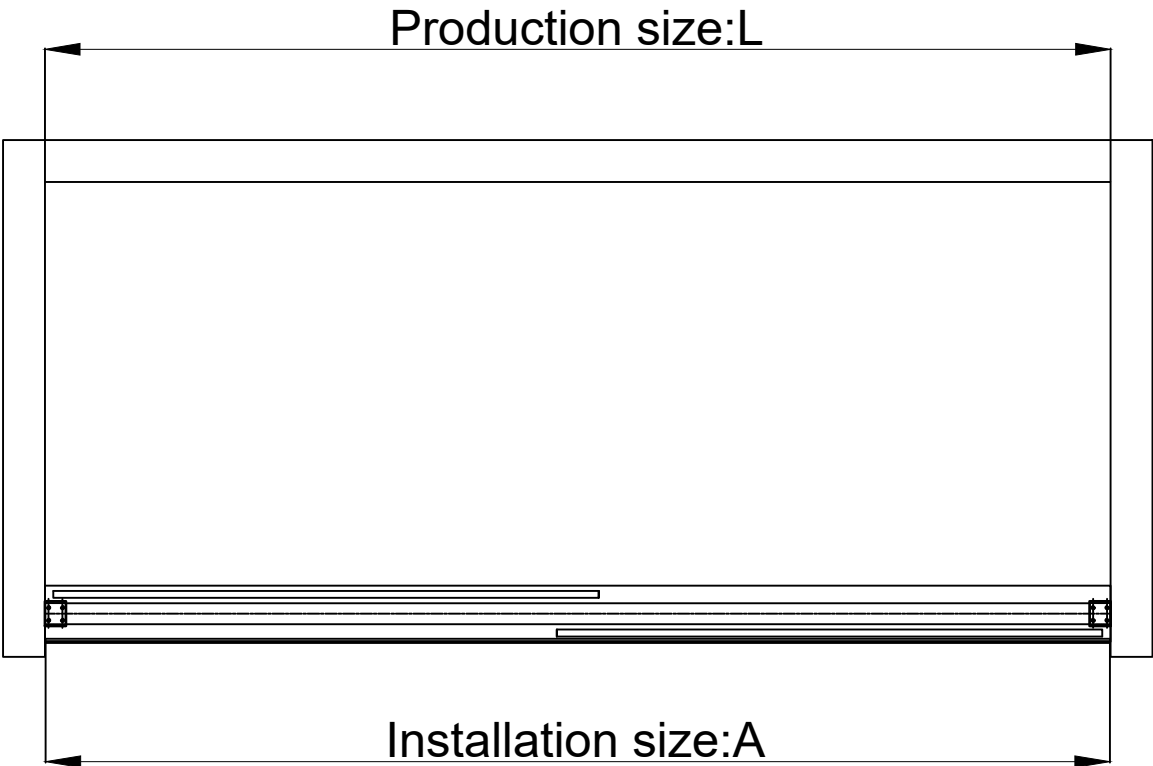

24D02

Serial Number	Graphical	Name	Quantlty	Remark
01		anti-splash threshold	1PCS	
02		guide block	1PCS	
03		lower cross tape	1PCS	
04		door seal	2PCS	
05		fixed panel seal	2PCS	
06		sliding door	2PCS	
07		towel bar	2PCS	
08		anti-jumping knob	4PCS	
09		Ø6	4PCS	
10		wall mounting	2PCS	
11		ST4*40	4PCS	
12		wall bracket	2PCS	
13		buffer (optional)	4PCS	
14		rail	1PCS	
15		roller	4PCS	
16		Lower water retaining tape	2PCS	
17		Ø6	1PCS	
18		ST4*30	1PCS	

Serial Number	Graphical	Name	Quantity	Remark
19		M2.0	1PCS	
20		M2.5	1PCS	
21		M4.0	1PCS	
22		M5.0	1PCS	

L(mm)	A(mm)
1524(60")	1424-1524(56"-60")

1

6