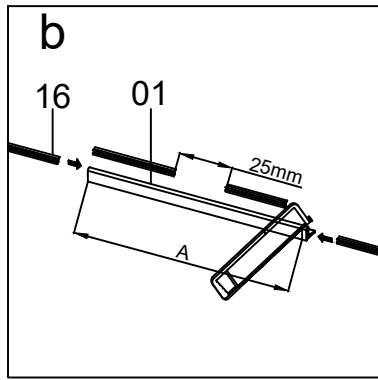

24D02

Serial Number	Graphical	Name	Quantlty	Remark
01		anti-splash threshold	1PCS	
02		guide block	1PCS	
03		lower cross tape	1PCS	
04		door seal	2PCS	
05		fixed panel seal	2PCS	
06		sliding door	2PCS	
07		towel bar	2PCS	
08		anti-jumping knob	4PCS	
09		Ø6	4PCS	
10		wall mounting	2PCS	
11		ST4*40	4PCS	
12		wall bracket	2PCS	
13		buffer (optional)	4PCS	
14		rail	1PCS	
15		roller	4PCS	
16		Lower water retaining tape	2PCS	
17		Ø6	1PCS	
18		ST4*30	1PCS	

Serial Number	Graphical	Name	Quantity	Remark
19		M2.0	1PCS	
20		M2.5	1PCS	
21		M4.0	1PCS	
22		M5.0	1PCS	

L(mm)	A(mm)
1524(60")	1424-1524(56"-60")

1

6