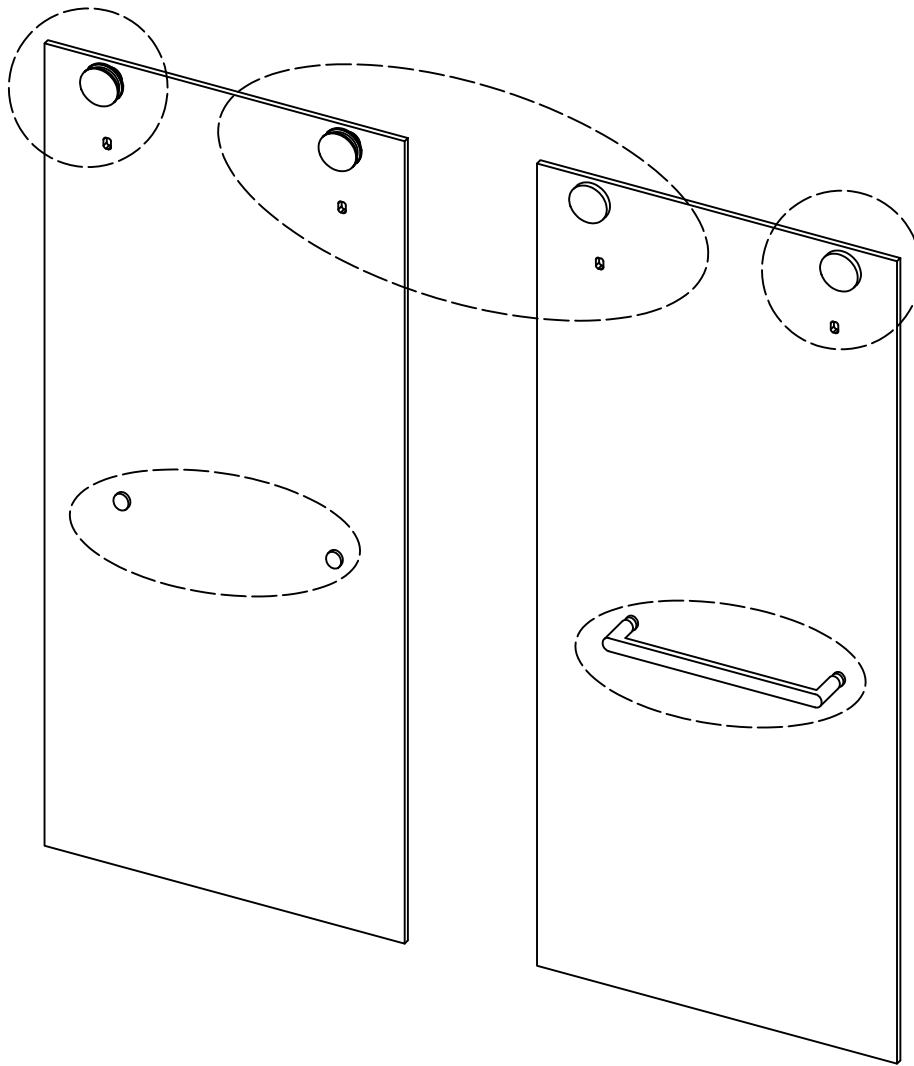

24D02

Serial Number	Graphical	Name	Quantlty	Remark
01		anti-splash threshold	1PCS	
02		guide block	1PCS	
03		lower cross tape	1PCS	
04		door seal	2PCS	
05		fixed panel seal	2PCS	
06		sliding door	2PCS	
07		towel bar	2PCS	
08		anti-jumping knob	4PCS	
09		Ø6	4PCS	
10		wall mounting	2PCS	
11		ST4*40	4PCS	
12		wall bracket	2PCS	
13		buffer (optional)	4PCS	
14		rail	1PCS	
15		roller	4PCS	
16		Lower water retaining tape	2PCS	
17		Ø6	1PCS	
18		ST4*30	1PCS	

Serial Number	Graphical	Name	Quantity	Remark
19		M2.0	1PCS	
20		M2.5	1PCS	
21		M4.0	1PCS	
22		M5.0	1PCS	

L(mm)	A(mm)
1524(60")	1424-1524(56"-60")

1

6