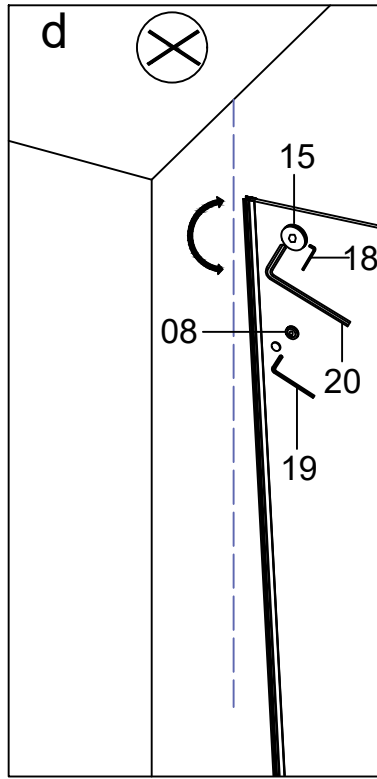

24D02

Serial Number	Graphical	Name	Quantlty	Remark
01		anti-splash threshold	1PCS	
02		guide block	1PCS	
03		lower cross tape	1PCS	
04		door seal	2PCS	
05		fixed panel seal	2PCS	
06		sliding door	2PCS	
07		towel bar	2PCS	
08		anti-jumping knob	4PCS	
09		Ø6	4PCS	
10		wall mounting	2PCS	
11		ST4*40	4PCS	
12		wall bracket	2PCS	
13		buffer (optional)	4PCS	
14		rail	1PCS	
15		roller	4PCS	
16		Lower water retaining tape	2PCS	
17		Ø6	1PCS	
18		ST4*30	1PCS	

Serial Number	Graphical	Name	Quantity	Remark
19		M2.0	1PCS	
20		M2.5	1PCS	
21		M4.0	1PCS	
22		M5.0	1PCS	

L(mm)	A(mm)
1524(60")	1424-1524(56"-60")

1

6