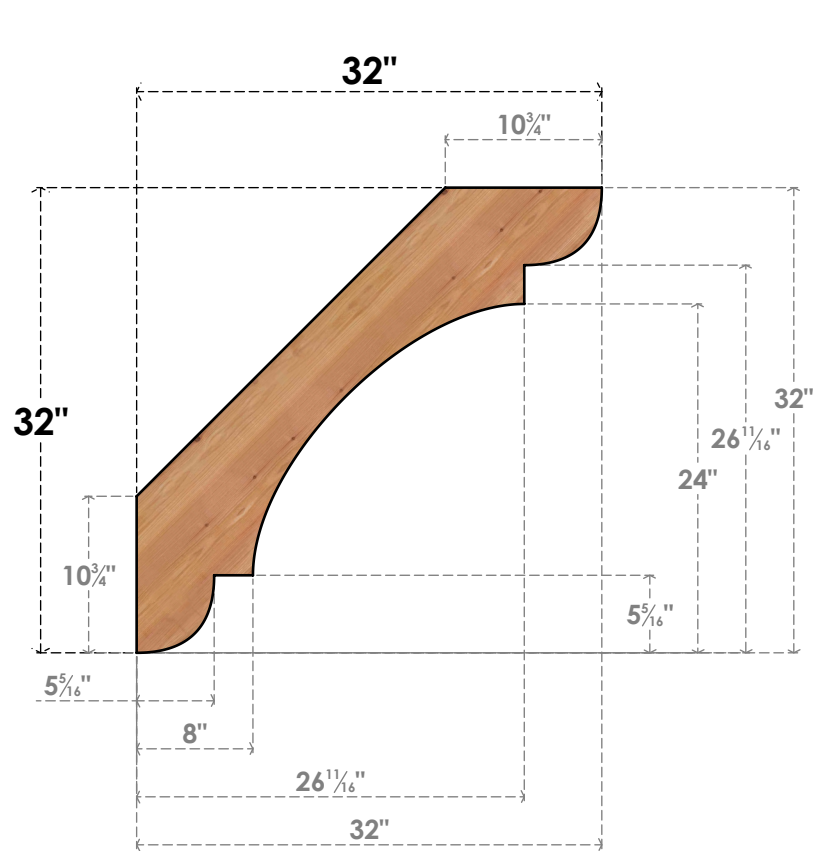

# BRC04X32X32OLY00SWR

3 1/2"W X 32"D X 32"H OLYMPIC SMOOTH BRACE, WESTERN RED CEDAR

**SIDE**

**FRONT**

EKENA MILLWORK  
 2300 WEST MAIN ST.  
 CLARKSVILLE, TX 75426  
 TOLL FREE: 866-607-0453  
 WWW.EKENAMILLWORK.COM

**NOTES**

1. INSTALLATION TO BE COMPLETED IN ACCORDANCE WITH MANUFACTURER'S SPECIFICATIONS.
2. DRAWING MAY NOT BE TO SCALE
3. THIS DRAWING IS INTENDED FOR DESIGN AND PLANNING PURPOSES ONLY.
4. ALL INFORMATION CONTAINED HEREIN WAS CURRENT AT THE TIME OF DEVELOPMENT BUT MUST BE REVIEWED AND APPROVED BY THE PRODUCT MANUFACTURER TO BE CONSIDERED ACCURATE.
5. PRODUCTS ARE NOT KILN DRIED. THIS ITEM IS UNIQUE AND WILL CONTAIN THE NATURAL VARIATIONS THAT THE WOOD SPECIES OFFERS. THIS MAY RESULT IN VARIATIONS UP TO 1/4"