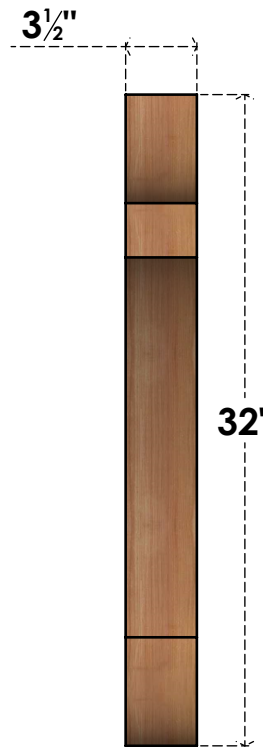

# BRC04X32X32OLY00SWR

3 1/2"W X 32"D X 32"H OLYMPIC SMOOTH BRACE, WESTERN RED CEDAR

**SIDE**

**FRONT**

EKENA MILLWORK  
 2300 WEST MAIN ST.  
 CLARKSVILLE, TX 75426  
 TOLL FREE: 866-607-0453  
 WWW.EKENAMILLWORK.COM

**NOTES**

1. INSTALLATION TO BE COMPLETED IN ACCORDANCE WITH MANUFACTURER'S SPECIFICATIONS.
2. DRAWING MAY NOT BE TO SCALE
3. THIS DRAWING IS INTENDED FOR DESIGN AND PLANNING PURPOSES ONLY.
4. ALL INFORMATION CONTAINED HEREIN WAS CURRENT AT THE TIME OF DEVELOPMENT BUT MUST BE REVIEWED AND APPROVED BY THE PRODUCT MANUFACTURER TO BE CONSIDERED ACCURATE.
5. PRODUCTS ARE NOT KILN DRIED. THIS ITEM IS UNIQUE AND WILL CONTAIN THE NATURAL VARIATIONS THAT THE WOOD SPECIES OFFERS. THIS MAY RESULT IN VARIATIONS UP TO 1/4"