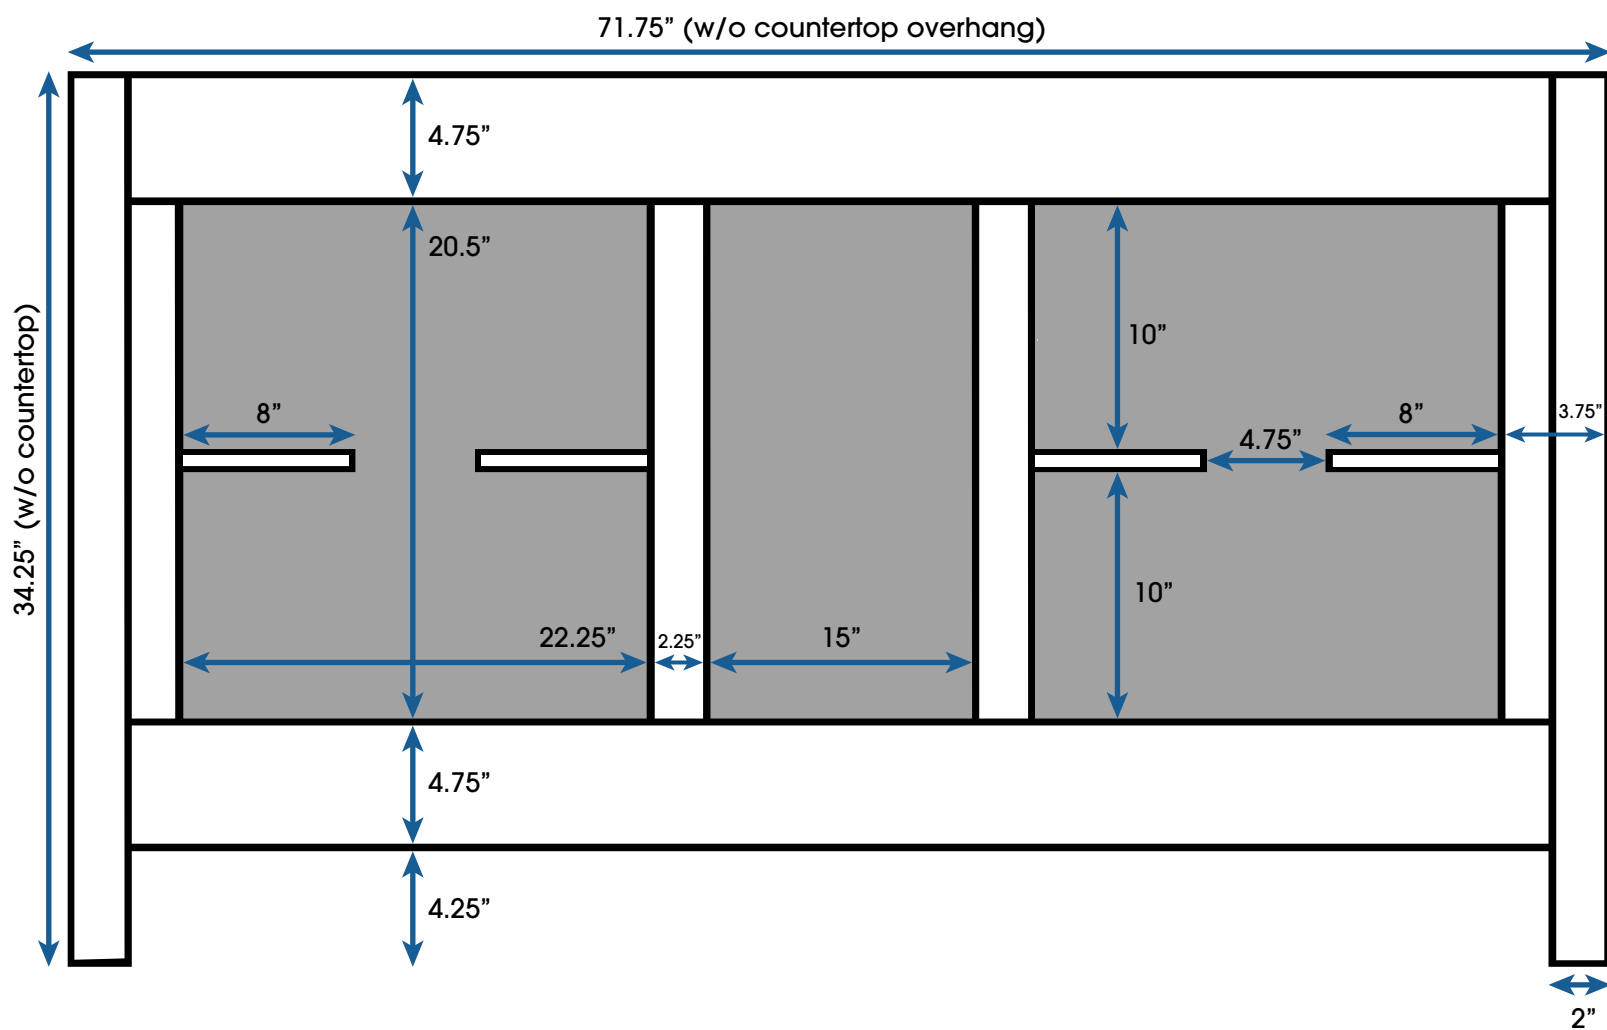

Copenhagen 72-inch Double Bath Vanity (Back View)

All measurements are approximate and rounded to the nearest quarter inch
Please allow for a slight margin of error