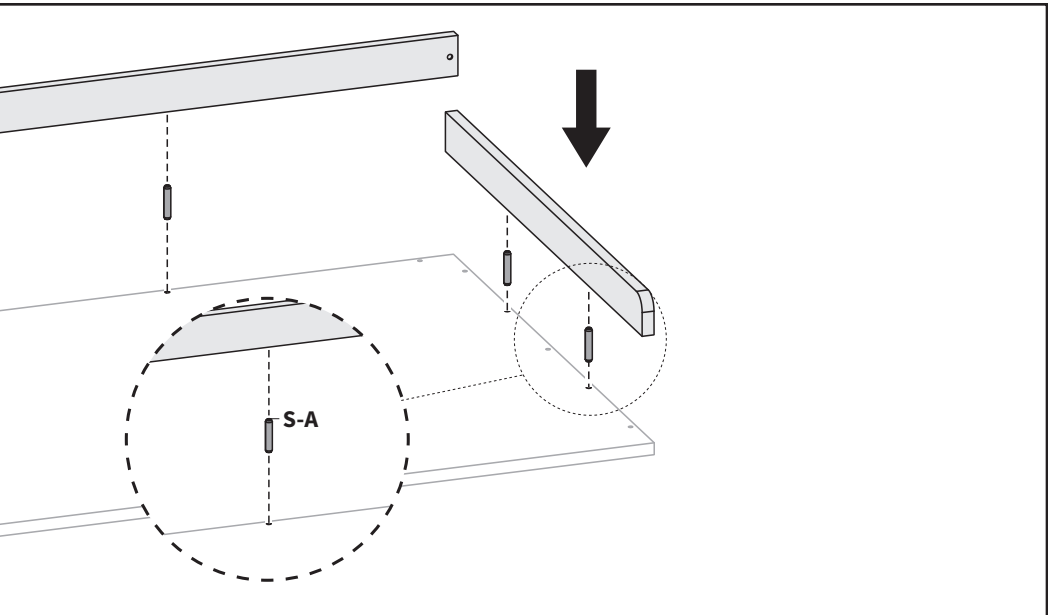

S-B (x11)
ST5x50mm Screw

T-A (x1)
4mm Allen Wrench

ASSEMBLY STEPS

STEP 1

Attach Back and Side Walls (**C,B**) to Base (**A**) using Wooden Dowel Pins (**S-A**).

STEP 2

Secure Walls using ST5x50mm Screws (**S-B**), tightening with 4mm Allen Wrench (**T-A**).

STEP 3

Flip assembly over and secure Back and Side Walls (**C,B**) to Base (**A**) using ST5x50mm Screws (**S-B**), tightening with 4mm Allen Wrench (**T-A**).

STEP 4

Remove protective film from Pads (**D**) and apply to the underside of Base (**A**).