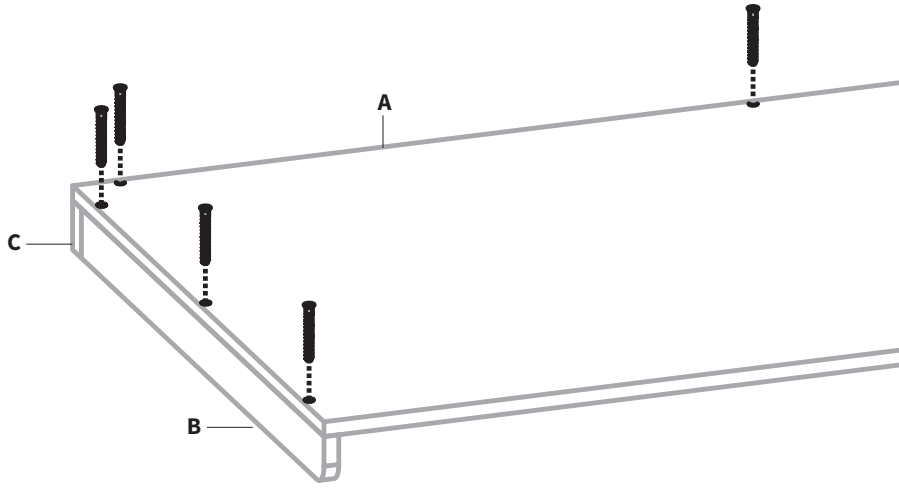

S-B (x11)
ST5x50mm Screw

T-A (x1)
4mm Allen Wrench

ASSEMBLY STEPS

STEP 1

Attach Back and Side Walls (**C,B**) to Base (**A**) using Wooden Dowel Pins (**S-A**).

STEP 2

Secure Walls using ST5x50mm Screws (**S-B**), tightening with 4mm Allen Wrench (**T-A**).

STEP 3

Flip assembly over and secure Back and Side Walls (**C,B**) to Base (**A**) using ST5x50mm Screws (**S-B**), tightening with 4mm Allen Wrench (**T-A**).

STEP 4

Remove protective film from Pads (**D**) and apply to the underside of Base (**A**).