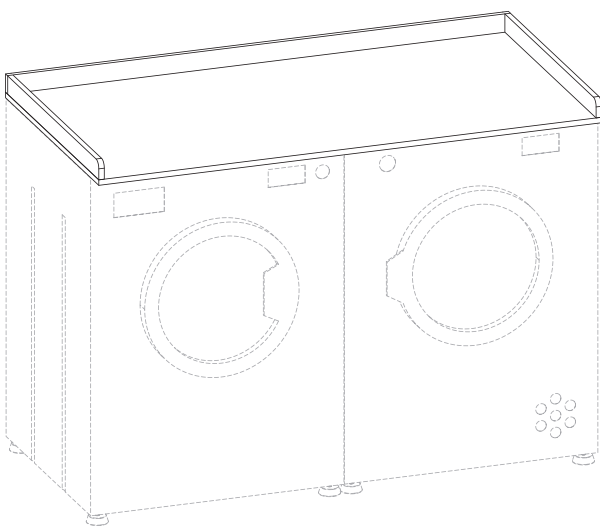

STEP 5

Place the assembled countertop on your frontload washer and dryer set.