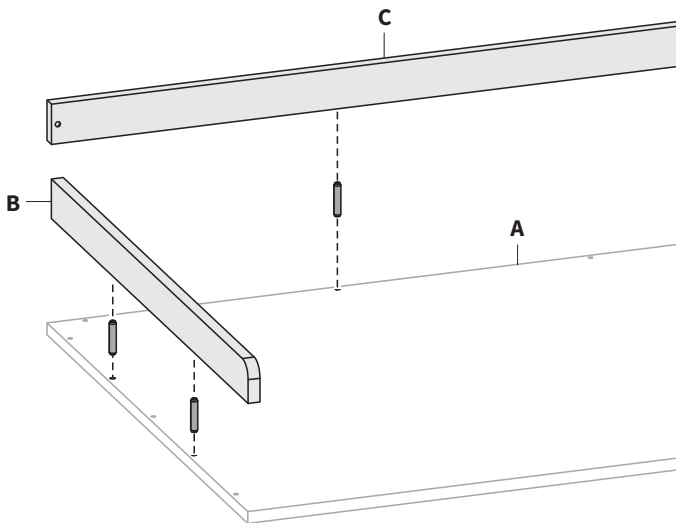

S-B (x11)
ST5x50mm Screw

T-A (x1)
4mm Allen Wrench

ASSEMBLY STEPS

STEP 1

Attach Back and Side Walls (**C,B**) to Base (**A**) using Wooden Dowel Pins (**S-A**).

STEP 2

Secure Walls using ST5x50mm Screws (**S-B**), tightening with 4mm Allen Wrench (**T-A**).

STEP 3

Flip assembly over and secure Back and Side Walls (**C,B**) to Base (**A**) using ST5x50mm Screws (**S-B**), tightening with 4mm Allen Wrench (**T-A**).

STEP 4

Remove protective film from Pads (**D**) and apply to the underside of Base (**A**).