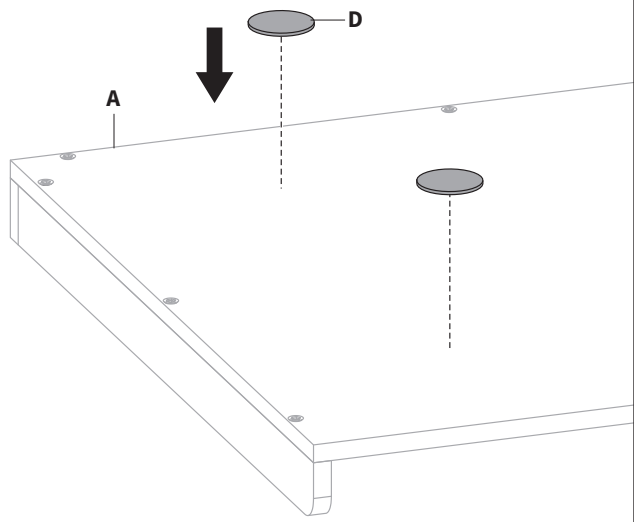

S-B (x11)
ST5x50mm Screw

T-A (x1)
4mm Allen Wrench

ASSEMBLY STEPS

STEP 1

Attach Back and Side Walls (**C,B**) to Base (**A**) using Wooden Dowel Pins (**S-A**).

STEP 2

Secure Walls using ST5x50mm Screws (**S-B**), tightening with 4mm Allen Wrench (**T-A**).

STEP 3

Flip assembly over and secure Back and Side Walls (**C,B**) to Base (**A**) using ST5x50mm Screws (**S-B**), tightening with 4mm Allen Wrench (**T-A**).

STEP 4

Remove protective film from Pads (**D**) and apply to the underside of Base (**A**).