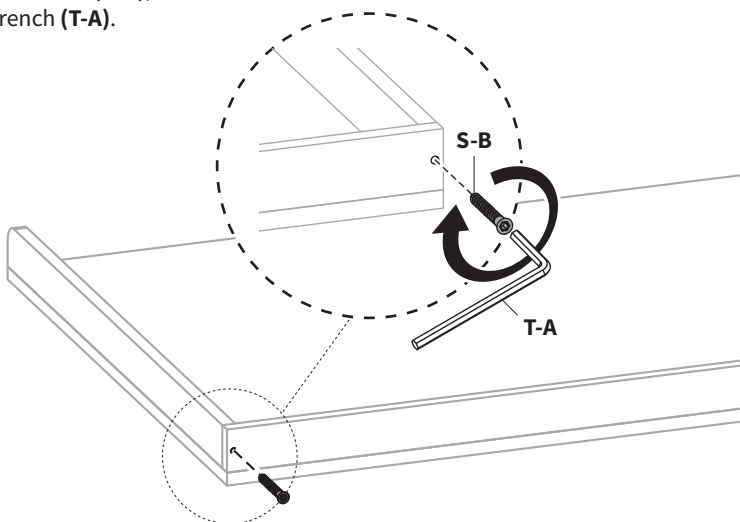

S-B (x11)
ST5x50mm Screw

T-A (x1)
4mm Allen Wrench

ASSEMBLY STEPS

STEP 1

Attach Back and Side Walls (**C,B**) to Base (**A**) using Wooden Dowel Pins (**S-A**).

STEP 2

Secure Walls using ST5x50mm Screws (**S-B**), tightening with 4mm Allen Wrench (**T-A**).

STEP 3

Flip assembly over and secure Back and Side Walls (**C,B**) to Base (**A**) using ST5x50mm Screws (**S-B**), tightening with 4mm Allen Wrench (**T-A**).

STEP 4

Remove protective film from Pads (**D**) and apply to the underside of Base (**A**).