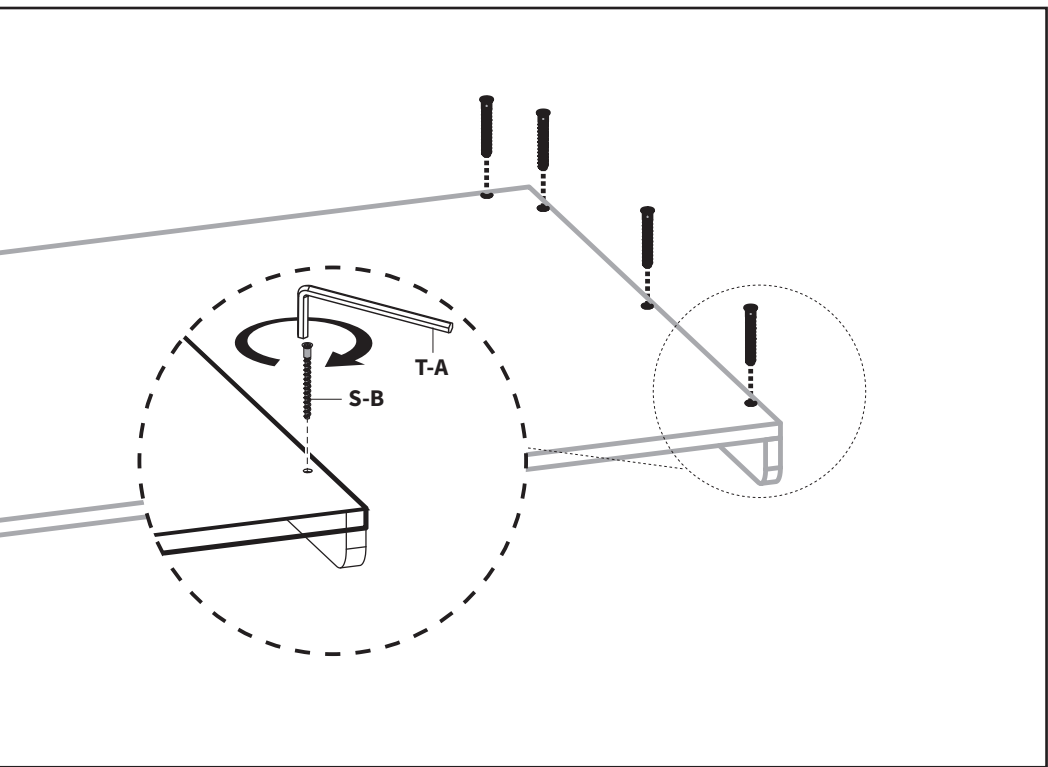

S-B (x11)
ST5x50mm Screw

T-A (x1)
4mm Allen Wrench

ASSEMBLY STEPS

STEP 1

Attach Back and Side Walls (**C,B**) to Base (**A**) using Wooden Dowel Pins (**S-A**).

STEP 2

Secure Walls using ST5x50mm Screws (**S-B**), tightening with 4mm Allen Wrench (**T-A**).

STEP 3

Flip assembly over and secure Back and Side Walls (**C,B**) to Base (**A**) using ST5x50mm Screws (**S-B**), tightening with 4mm Allen Wrench (**T-A**).

STEP 4

Remove protective film from Pads (**D**) and apply to the underside of Base (**A**).