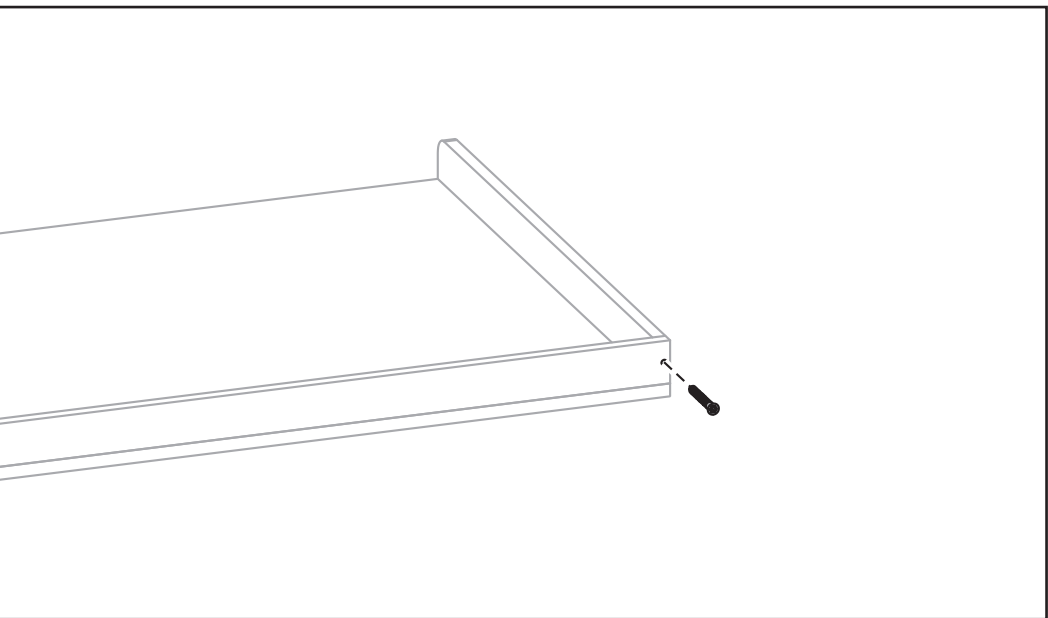

S-B (x11)
ST5x50mm Screw

T-A (x1)
4mm Allen Wrench

ASSEMBLY STEPS

STEP 1

Attach Back and Side Walls (**C,B**) to Base (**A**) using Wooden Dowel Pins (**S-A**).

STEP 2

Secure Walls using ST5x50mm Screws (**S-B**), tightening with 4mm Allen Wrench (**T-A**).