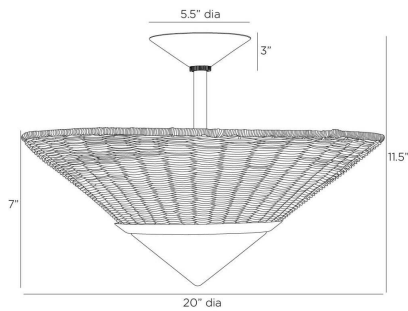

## CALISTA FLUSH MOUNT

DFC13

H: 11.5 IN, Dia: 20.00 IN

Natural Rattan

Delivering an evolution of materials via the unexpected pairing of natural rattan and white alabaster, our conical flush mount is a sophisticated twist on contemporary design. Accented with an antique brass steel canopy and trim, this minimalist fixture offers a modern mix of translucency and shadow. Finish will vary.

### DIMENSIONS

Body	H: 7 IN, Dia: 20.00 IN
Canopy	H: 3 IN, Dia: 5.50 IN