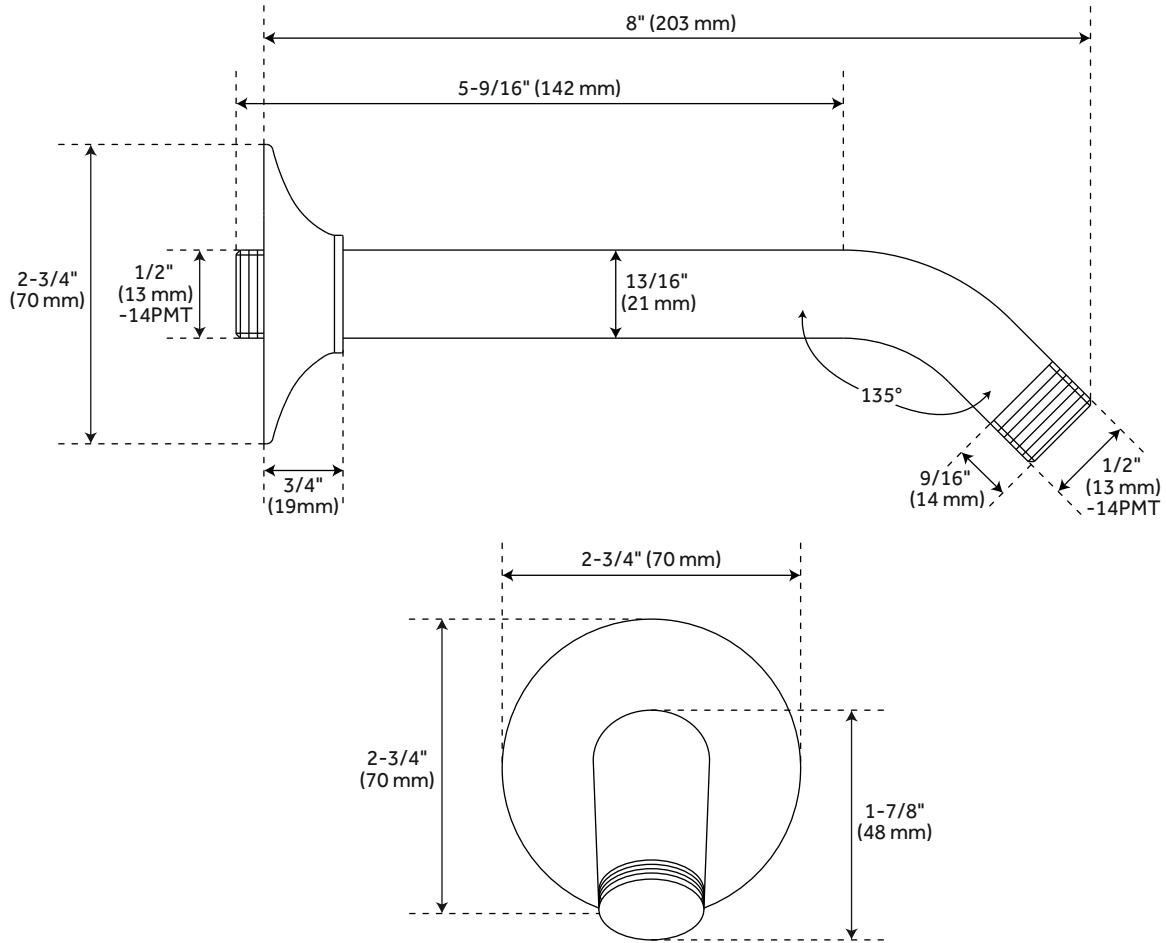

8" STANDARD

SHOWER ARM WITH FLARED FLANGE

SKU: 948962

FEATURES

Material: Brass
Features: Shower Arm Only
Shower Arm Extension: 8"
Base Plate Height: 2-3/4"
Base Plate Width: 2-3/4"
Assembly Required: No
Installation Type: Wall
45 Degree Shower Arm
IPS: 1/2"

SIGNATURE HARDWARE LIFETIME WARRANTY

See website for warranty information

All dimensions and specifications are nominal and may vary. Use actual products for accuracy in critical situations.

REVISED 01/17/2020
Code: SHSK85BN/SHSK85CP
SHSK85ORB/SHSK85PN