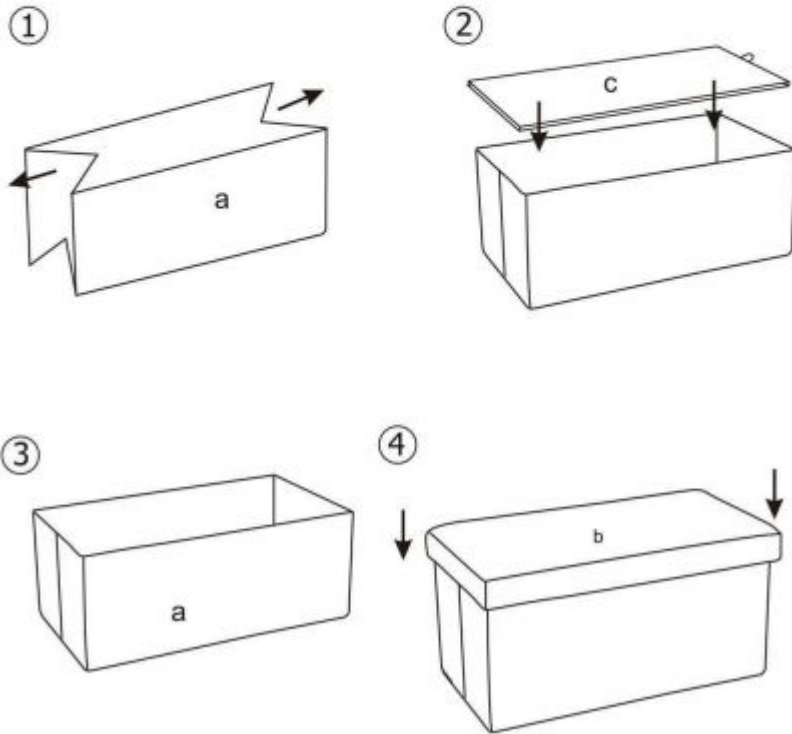

### ASSEMBLY INSTRUCTION

a		1pc	c		1pc				
b		1pc							

Dimensions	No. people	Assembly Time	OW #
Width:38 cm Depth:100 cm Height: 38 cm			