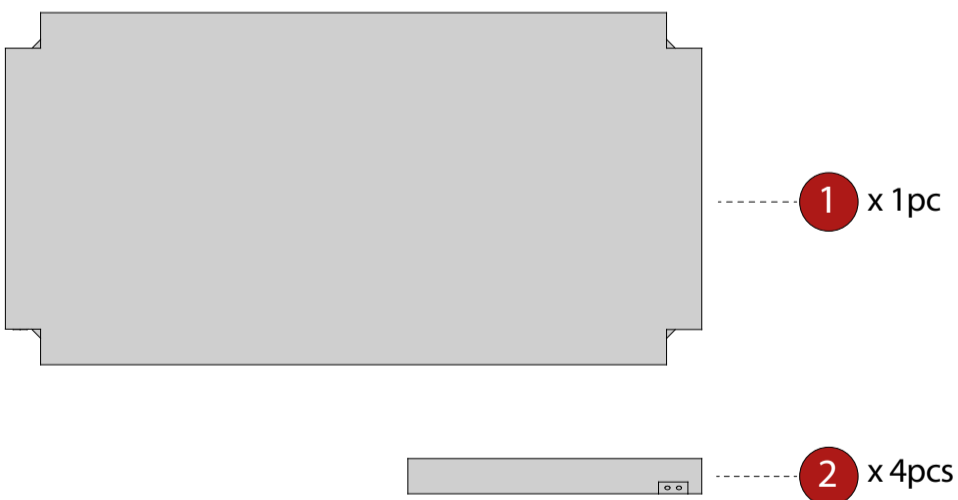

ASSEMBLY INSTRUCTION

BLOCK TABLE 71 INCH/ 55 INCH

TEAM ASSEMBLY RECOMMENDED

Components

A		M8*50 Bolt	8
B		Spring Washer	8

C		Flat Washer	8
D		M5 Allen Key	1

NTC
furniture

www.ntcfurniture.com
customerservice@ntcfurniture.com