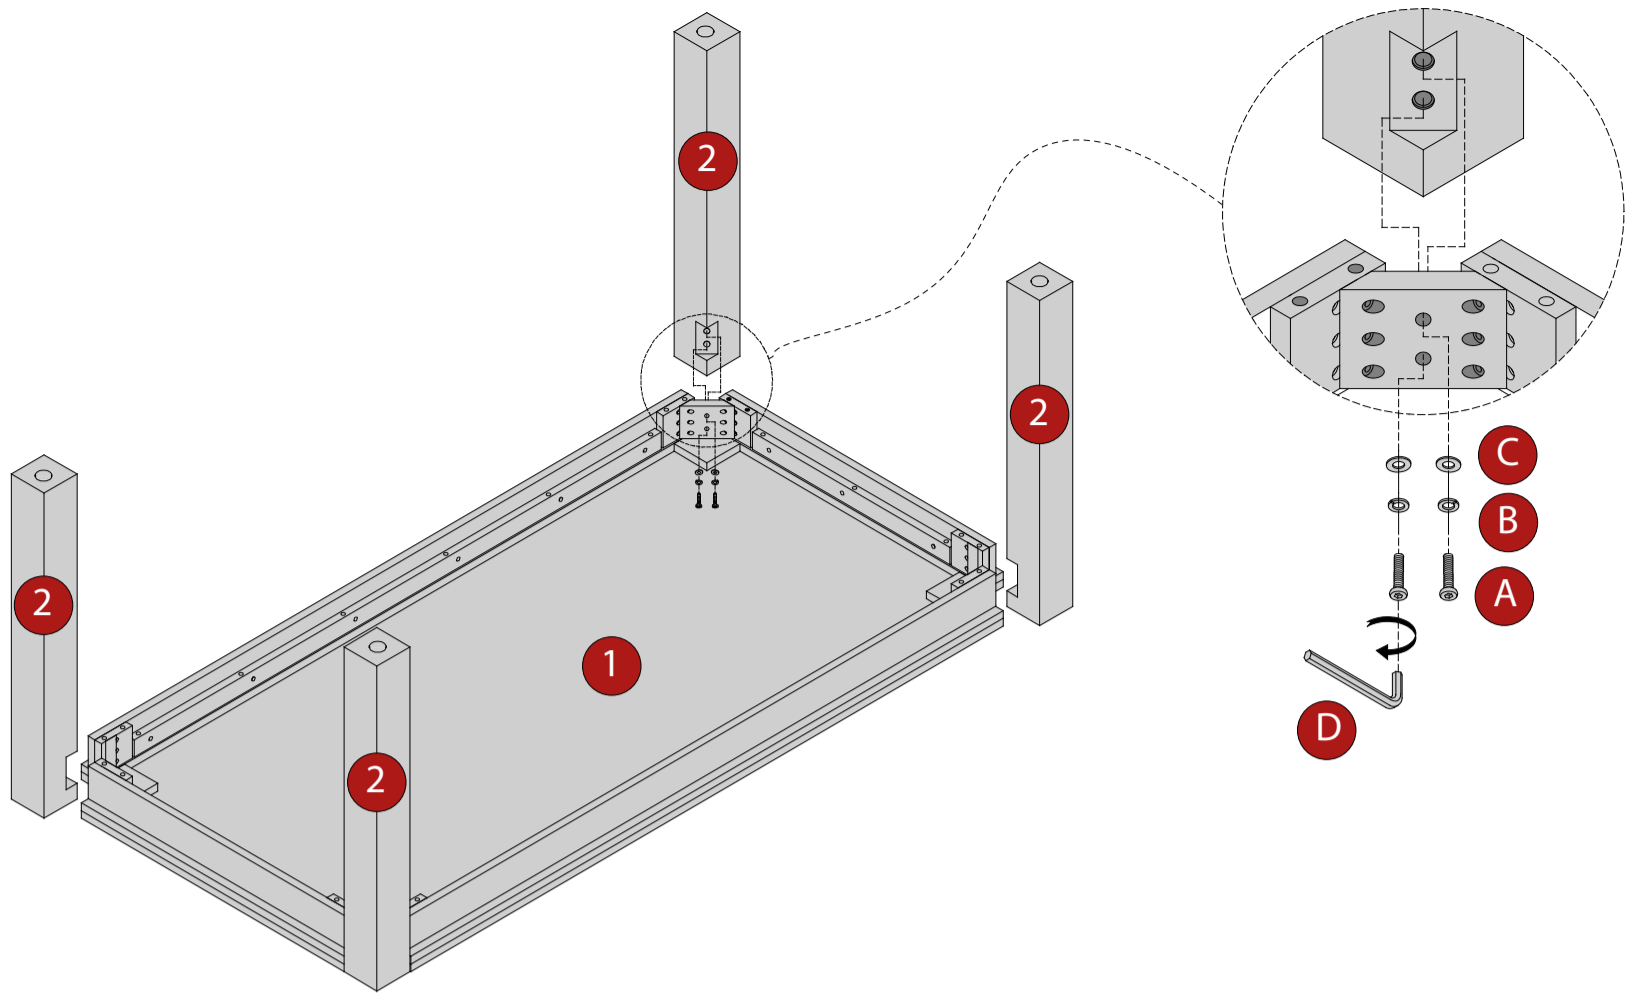

1

2

Caution When Flipping the Table Exercise extreme caution when flipping the table Make sure to have at least two people involved to ensure stability and prevent accidents.

3