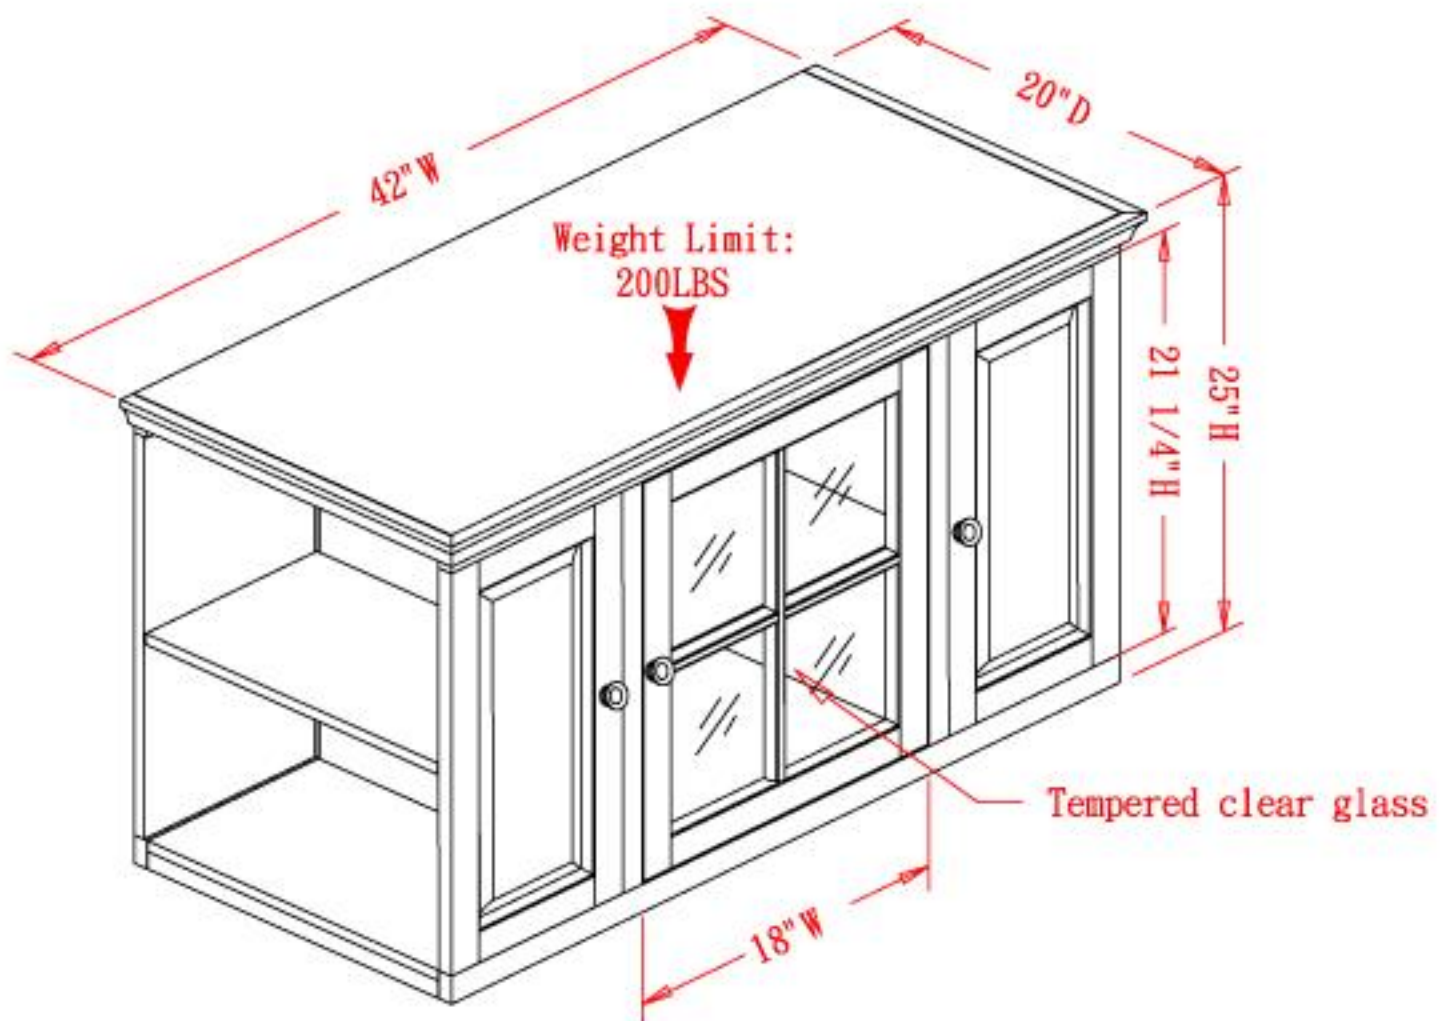

Description: Oak 42" TV Cart

**All measurements and weights are approximate and may be rounded.
Subject to change without notice.**