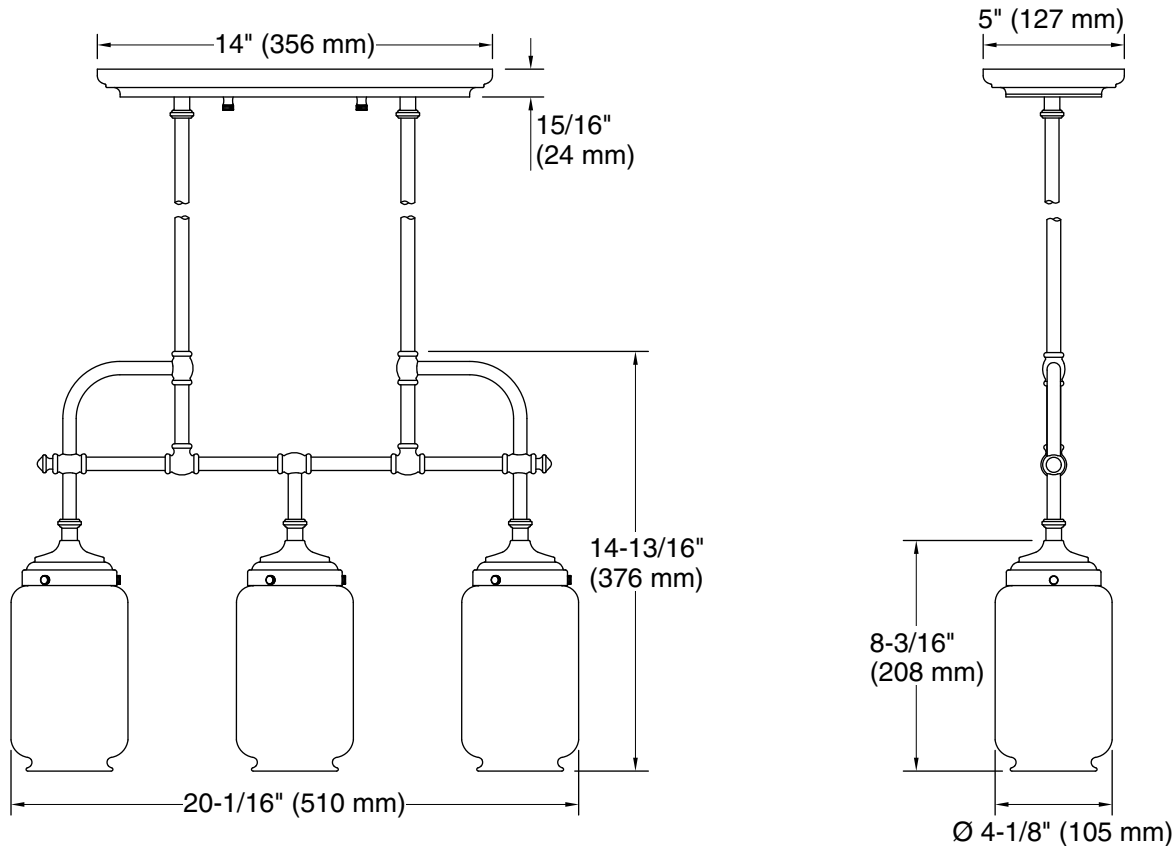

Required Electrical Service

One circuit required.

Lights: 120 V, 60 Hz

Technical Information

All product dimensions are nominal.

Installation Type: Ceiling-mount

Material: Brass

Number of Lights: 3

Lighting Type: Socket-based

Socket Type: E-26 Medium

Number of Shades: 6

Shade Type: Glass - frosted, Glass - clear

Hanging Type: Downrod

Downrod Detail: 1 x 12" (305 mm), 1 x 6" (152 mm), 4 x 18" (457 mm)

Electrical component rating: Socket Rating: 60 Hz, 40 W, 825 Lumens, 3000K