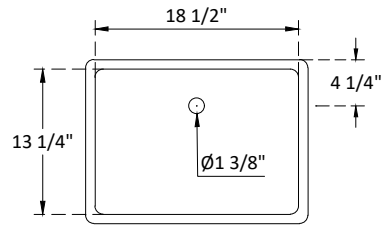

SPECIFICATIONS

Handle A:
Overall length : 8 5/8" (218mm)
center to center : 6 1/4" (160mm)

Handle B:
Overall length : 9 7/8" (250mm)
center to center : 7 1/2" (192mm)