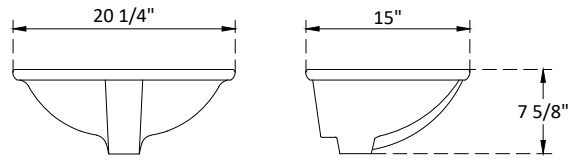

SPECIFICATIONS

Handle A:
Overall length : 8 5/8" (218mm)
center to center : 6 1/4" (160mm)

Handle B:
Overall length : 9 7/8" (250mm)
center to center : 7 1/2" (192mm)