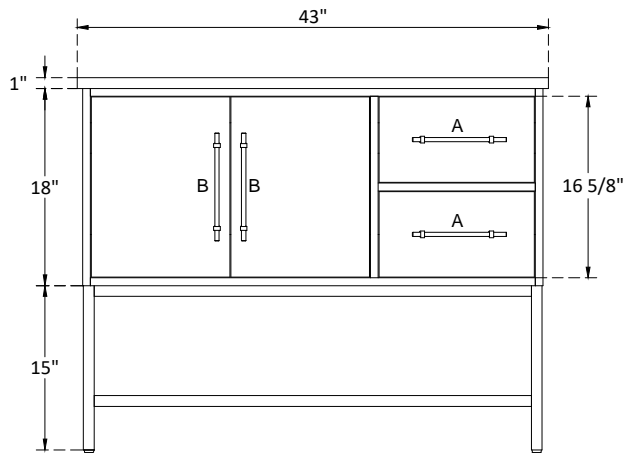

SPECIFICATIONS

Handle A:
Overall length : 8 5/8" (218mm)
center to center : 6 1/4" (160mm)

Handle B:
Overall length : 9 7/8" (250mm)
center to center : 7 1/2" (192mm)