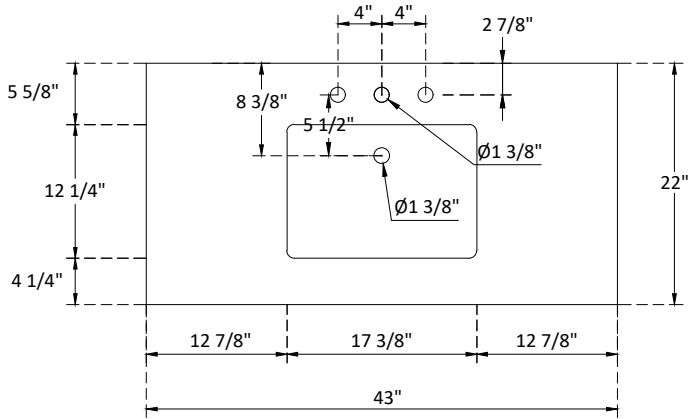

SPECIFICATIONS

Handle A:
Overall length : 8 5/8" (218mm)
center to center : 6 1/4" (160mm)

Handle B:
Overall length : 9 7/8" (250mm)
center to center : 7 1/2" (192mm)