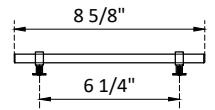

SPECIFICATIONS

Handle A:
Overall length : 8 5/8" (218mm)
center to center : 6 1/4" (160mm)

Handle B:
Overall length : 9 7/8" (250mm)
center to center : 7 1/2" (192mm)