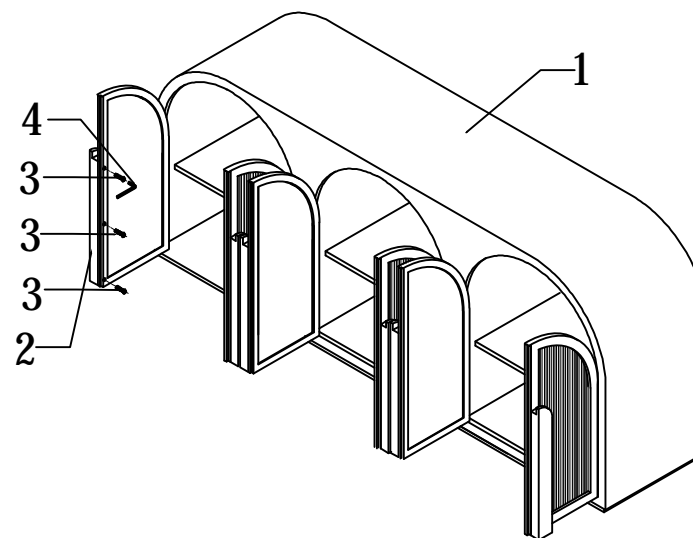

ASSEMBLY INSTRUCTIONS.

SALONE SIDEBOARD BLACK

THANK YOU FOR YOUR PURCHASE!

PARTS AND HARDWARE.

NO.	DESCRIPTION	IMAGE	QTY
①	CABINET		1
②	WOOD HANDLES		6
③	BOLT (M4*25)		18
④	ALLEN KEY		1

NOTES.

Thank you for purchasing this quality product! Be sure to check all packing material carefully for small part that may have come loose inside the carton during shipping.

Caution: The item is heavy, assembly should be performed by two people.

STEP 1.

Assembling the Wood handles (2) with Bolts (3), and Allen key (4) tightly.

STEP 2.

Assembly finished .
Please adjust adjustable feet if ground or blanket is uneven.