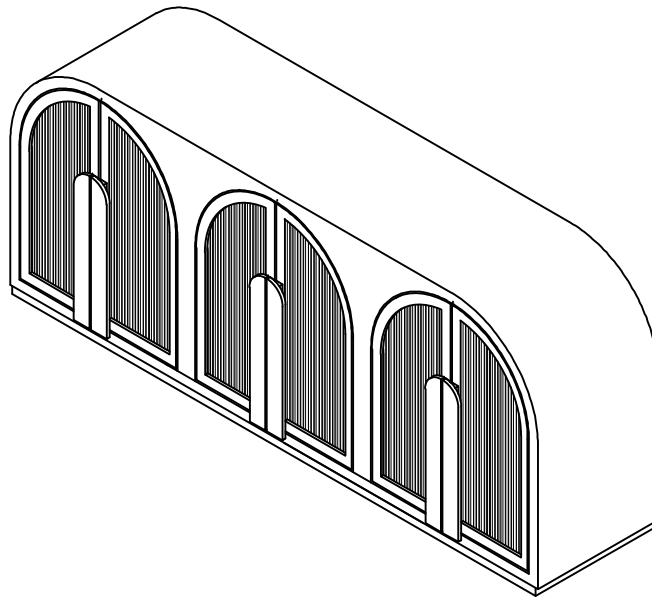

ASSEMBLY INSTRUCTIONS.

SALONE SIDEBOARD BLACK

THANK YOU FOR YOUR PURCHASE!

PARTS AND HARDWARE.

NO.	DESCRIPTION	IMAGE	QTY
①	CABINET		1
②	WOOD HANDLES		6
③	BOLT (M4*25)		18
④	ALLEN KEY		1

NOTES.

Thank you for purchasing this quality product! Be sure to check all packing material carefully for small part that may have come loose inside the carton during shipping.

Caution: The item is heavy, assembly should be performed by two people.

STEP 1.

Assembling the Wood handles (2) with Bolts (3), and Allen key (4) tightly.

STEP 2.

Assembly finished .
Please adjust adjustable feet if ground or blanket is uneven.