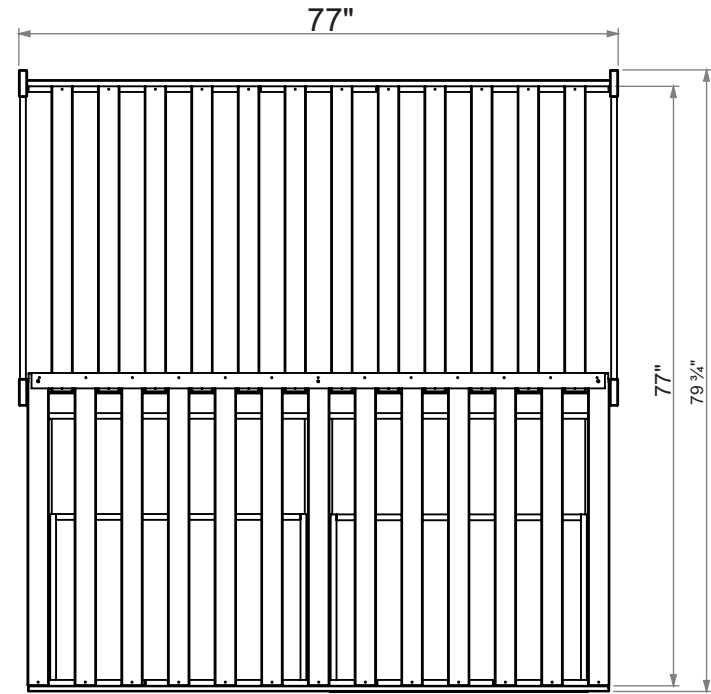

Day Bed

Frontal View

Top View

Side View

77"