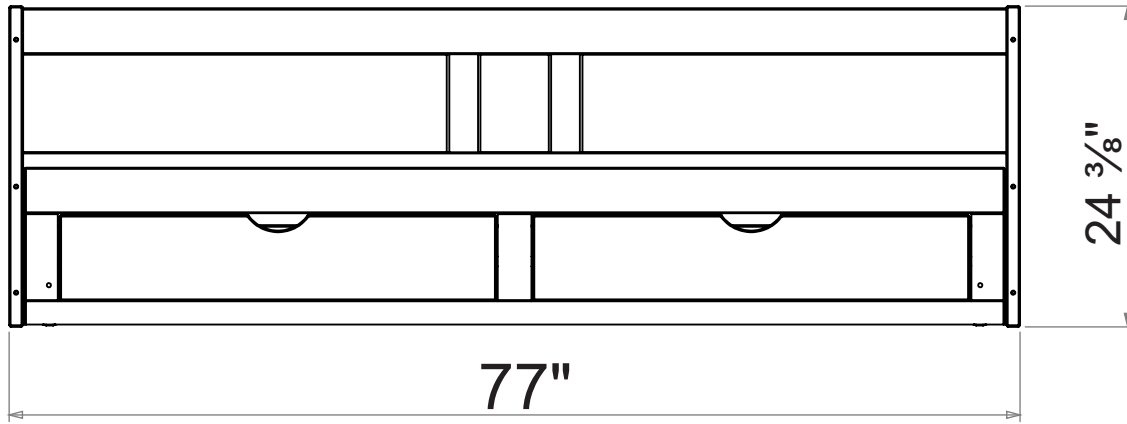

Day Bed

Frontal View

Top View

Side View

77"