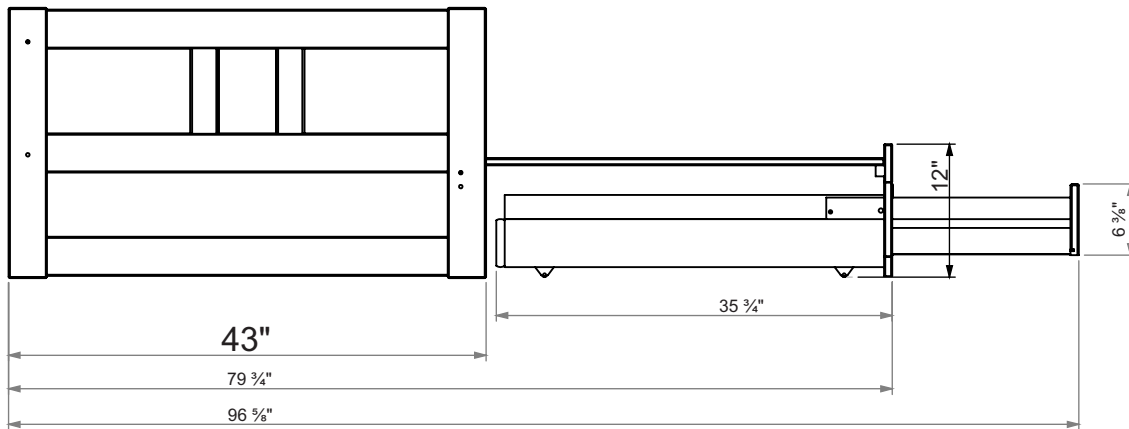

Day Bed

Frontal View

Top View

Side View

77"