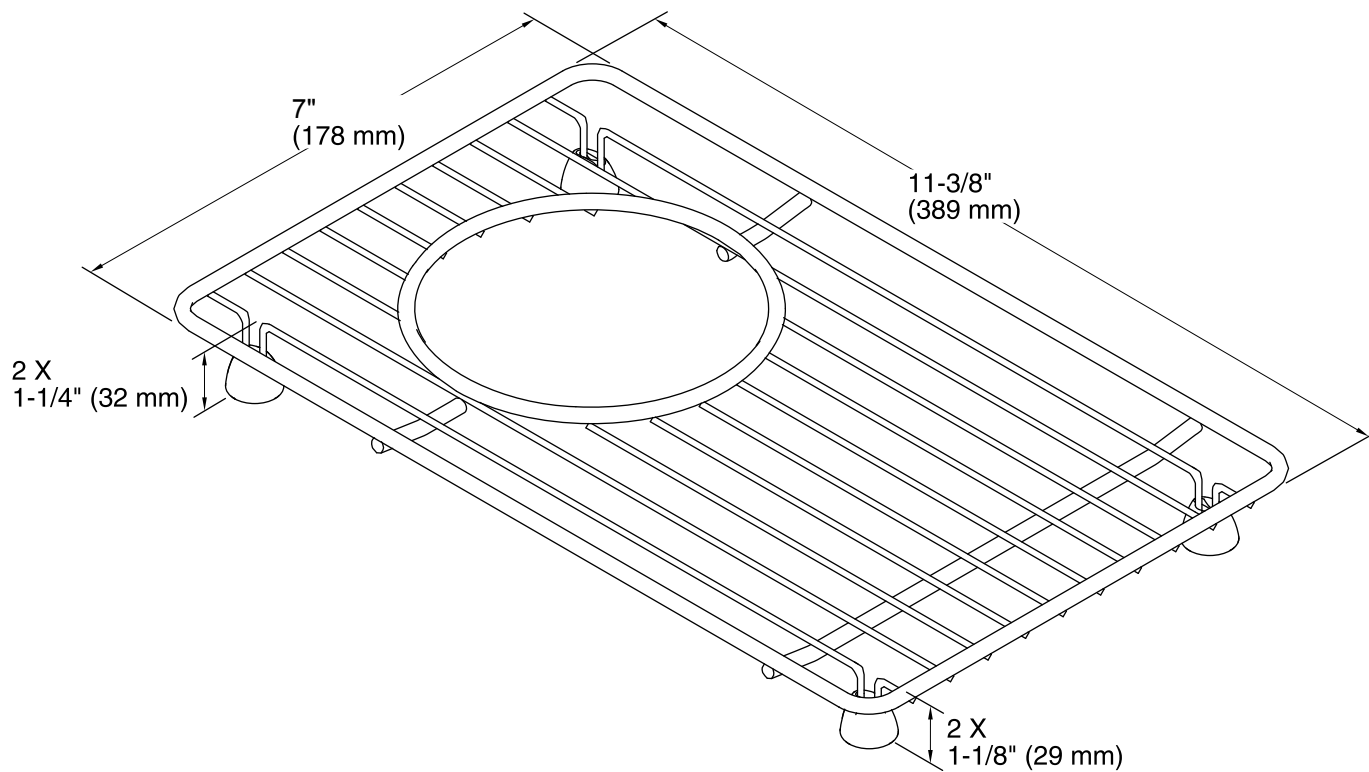

Features

- Fits in the small right-hand bowl of the K-6411 Indio Smart Divide® kitchen sink.
- Comes included with the K-6411 Indio Smart Divide® kitchen sink.
- Durable stainless-steel construction.
- Helps protect sink surface from daily wear.
- Dishwasher safe.
- Rubber feet provide added protection.

Technical Information

All product dimensions are nominal.