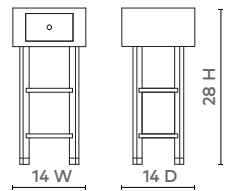

CLAUDETTE I-DRAWER ROUND SIDE TABLE, GRAY AND NICKEL

CLU-115-5126-807

- 14dia x 28h
- Washed Lacquered Linen
- Custom Cast Nickel Pull and Sabots
- Stained Drawer Interior
- Soft Closing Glides
- 2 Fixed Shelves