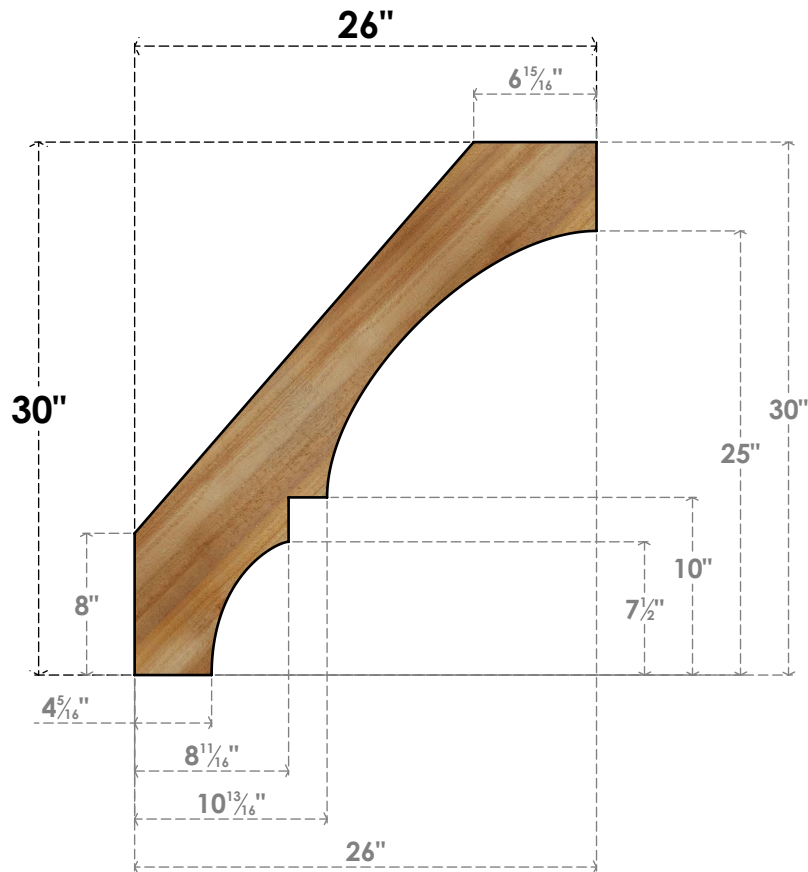

BRC06X26X30BOA00RWR

6"W X 26"D X 30"H BALBOA ROUGH SAWN BRACE, WESTERN RED CEDAR

SIDE

FRONT

EKENA MILLWORK
 2300 WEST MAIN ST.
 CLARKSVILLE, TX 75426
 TOLL FREE: 866-607-0453
 WWW.EKENAMILLWORK.COM

NOTES

1. INSTALLATION TO BE COMPLETED IN ACCORDANCE WITH MANUFACTURER'S SPECIFICATIONS.
2. DRAWING MAY NOT BE TO SCALE
3. THIS DRAWING IS INTENDED FOR DESIGN AND PLANNING PURPOSES ONLY.
4. ALL INFORMATION CONTAINED HEREIN WAS CURRENT AT THE TIME OF DEVELOPMENT BUT MUST BE REVIEWED AND APPROVED BY THE PRODUCT MANUFACTURER TO BE CONSIDERED ACCURATE.
5. PRODUCTS ARE NOT KILN DRIED. THIS ITEM IS UNIQUE AND WILL CONTAIN THE NATURAL VARIATIONS THAT THE WOOD SPECIES OFFERS. THIS MAY RESULT IN VARIATIONS UP TO 1/4"