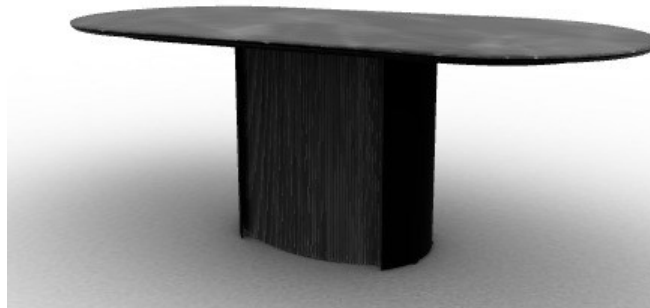

## YOROI

The Yoroi table is inspired by the ancient armour of the samurai. The central base, with vertical grooves and wooden inserts, has a strong presence, contrasting the simplicity of the oval top. Because of these characteristics and the selected finishes, Yoroi expresses the perfect balance between historicity and contemporary spirit.

**Total Height:** 30 inches

**Width:** 78 3/4 inches

**Depth:** 39 3/8 inches

**Top:** COUPLED CERAMIC AND GLASS / BLACK STATUARY (GLOSSY)

**Base:** METAL / MATT BLACK

**Insert:** VENEER / MATT BLACK