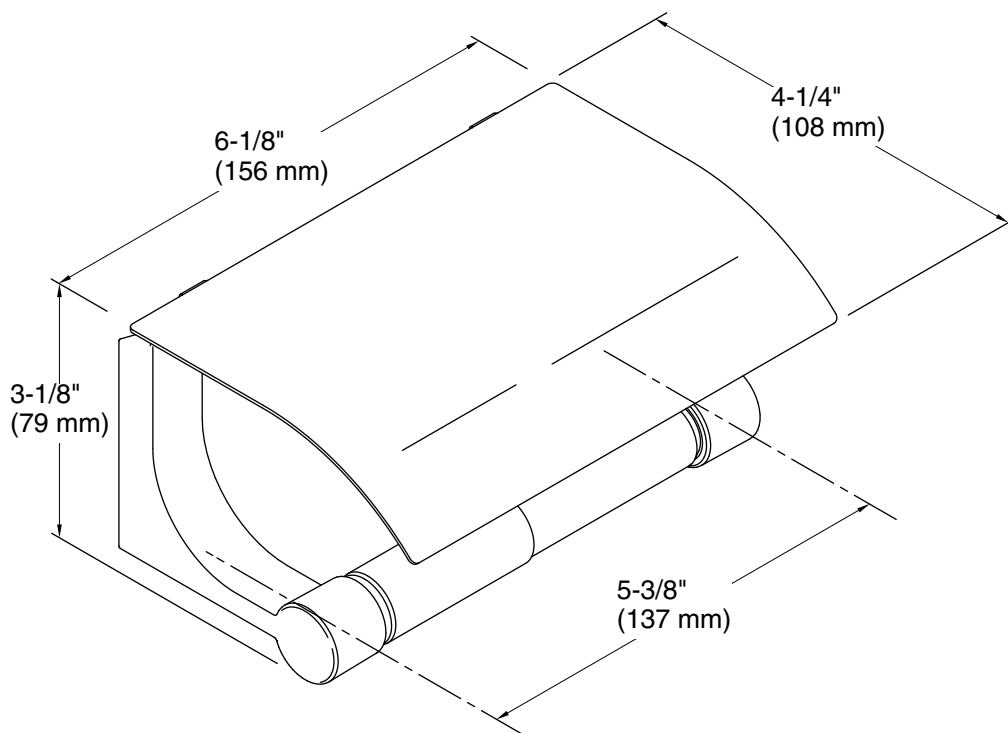

Technical Information

All product dimensions are nominal.

Material: Metal

Notes

Install this product according to the installation guide.