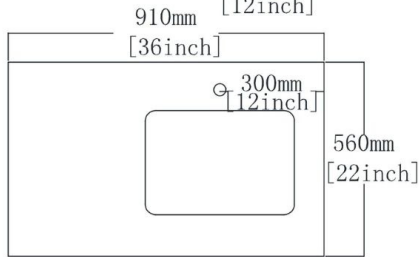

TECHNICAL DRAWING

Mirror

Cabinet

Countertop

Solid Wood Construction Bathroom Vanity