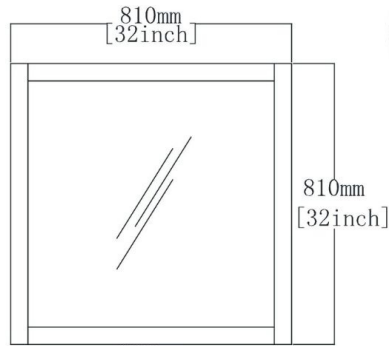

TECHNICAL DRAWING

Mirror

Cabinet

Countertop

Solid Wood Construction Bathroom Vanity