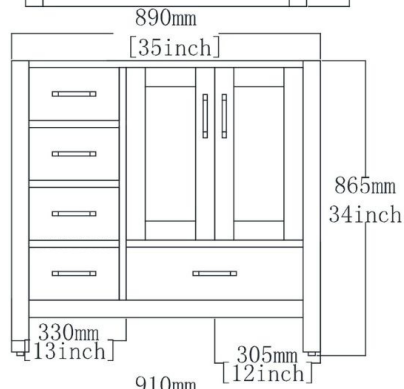

TECHNICAL DRAWING

Mirror

Cabinet

Countertop

Solid Wood Construction Bathroom Vanity